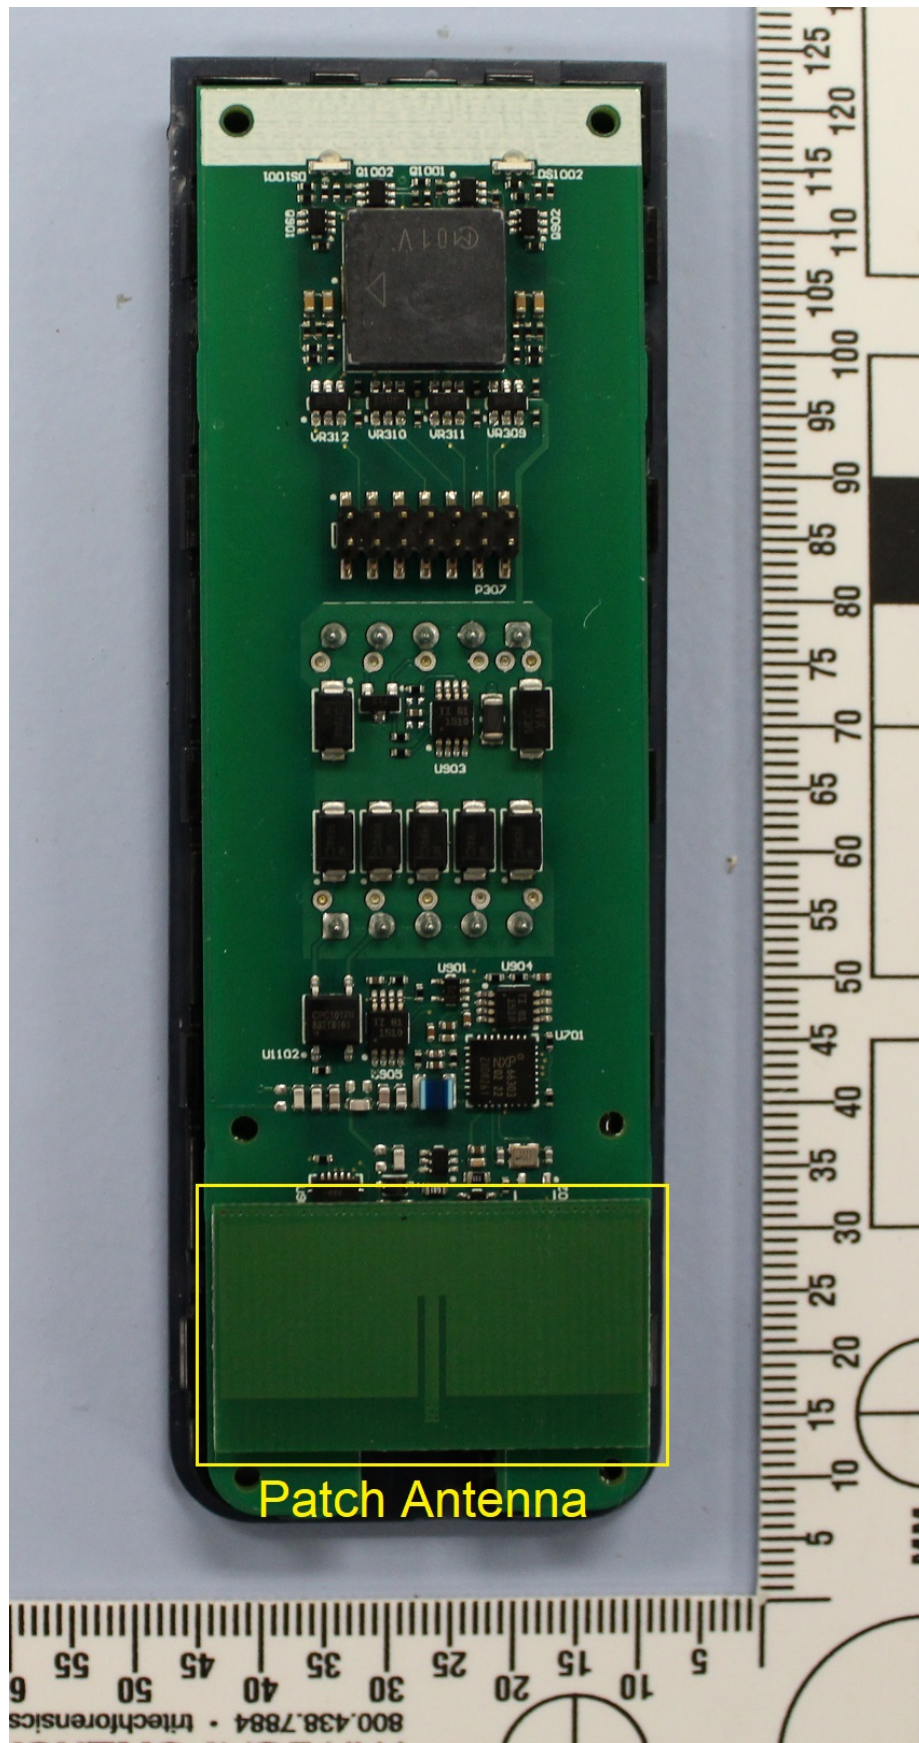

Model 20 and model 20K (terminal version shown) LF loop antenna – 125kHz

Model 20 and model 20K HF loop antenna – 13.56MHz

Model 20 and model 20K Bluetooth patch antenna – 2.4GHz