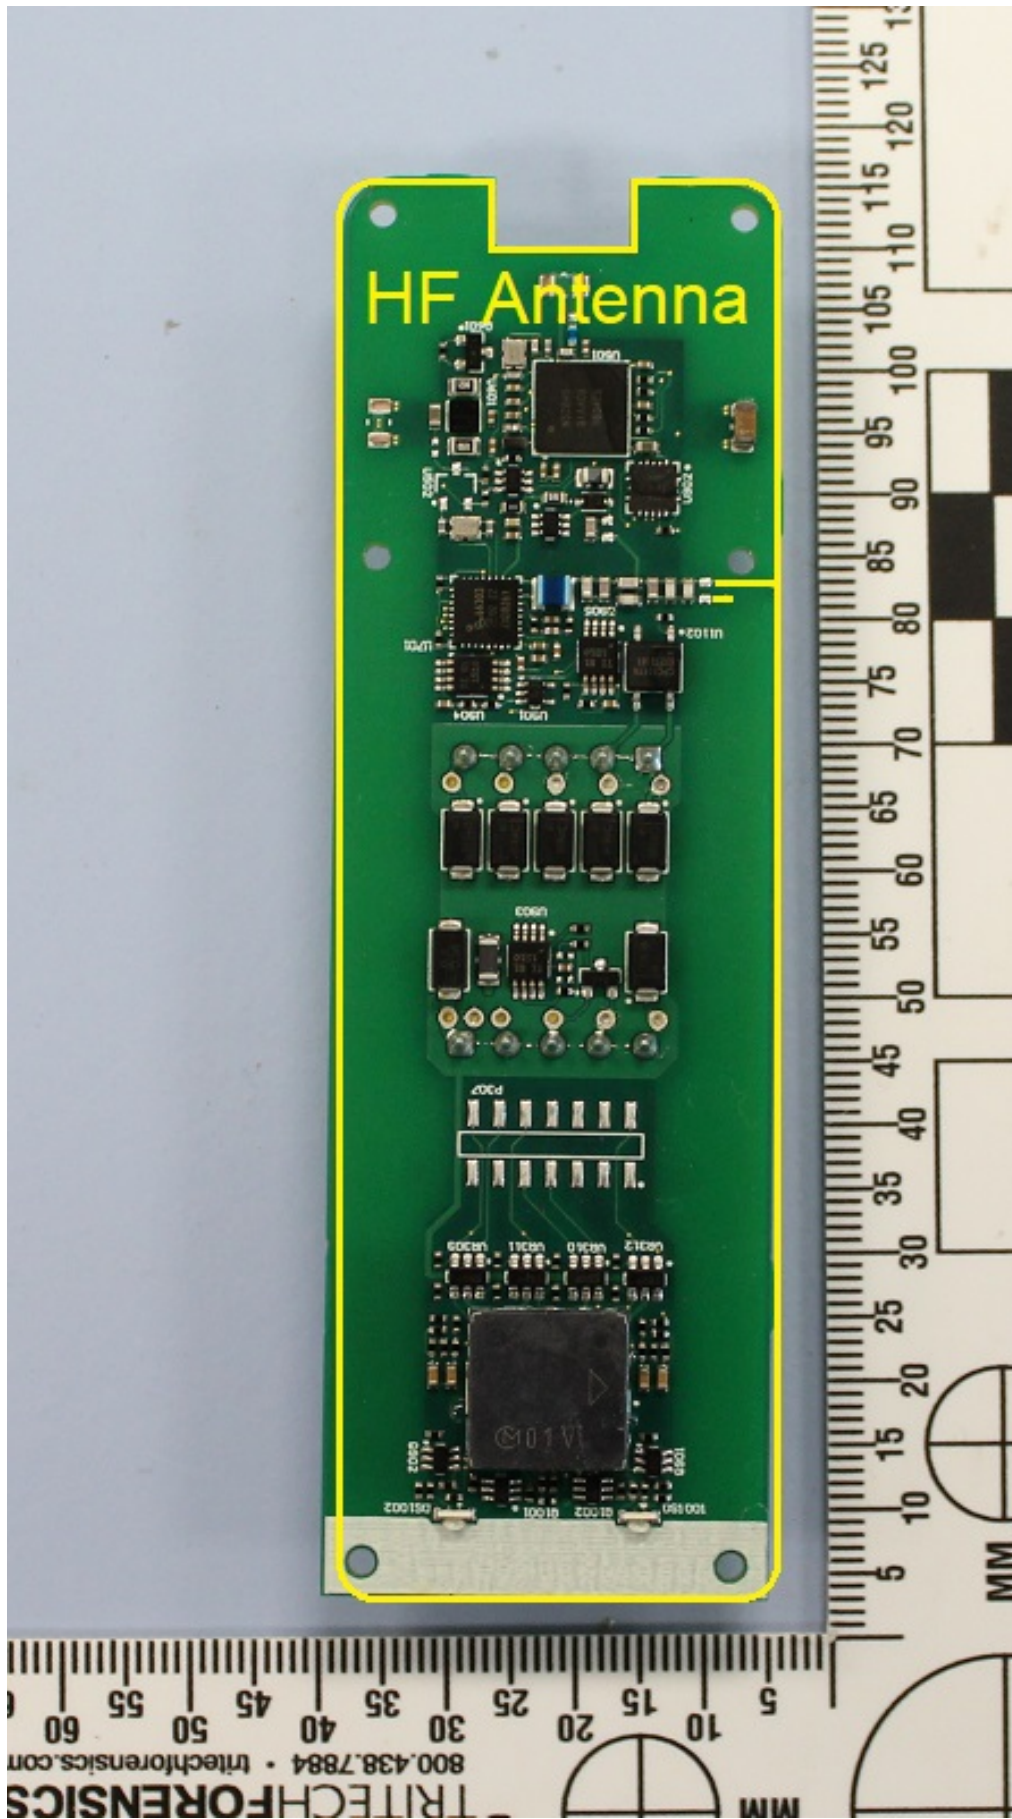

Model 20 and model 20K (terminal version shown) LF loop antenna – 125kHz

Model 20 and model 20K HF loop antenna – 13.56MHz

Model 20 and model 20K Bluetooth patch antenna – 2.4GHz