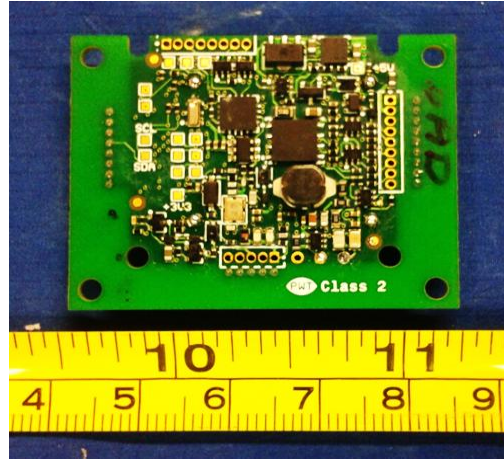

EUT Photos

SE3210 Top View

SE3210 Bottom View

Radio Board With Shielding

Radio Board Without Shielding

Combination Antenna Top View

Combination Antenna Bottom View

High Frequency Long Antenna Top View

High Frequency Long Antenna Bottom View

High Frequency Short Antenna Top View

High Frequency Short Antenna Bottom View

Low Frequency Antenna Top View

Low Frequency Antenna Bottom View