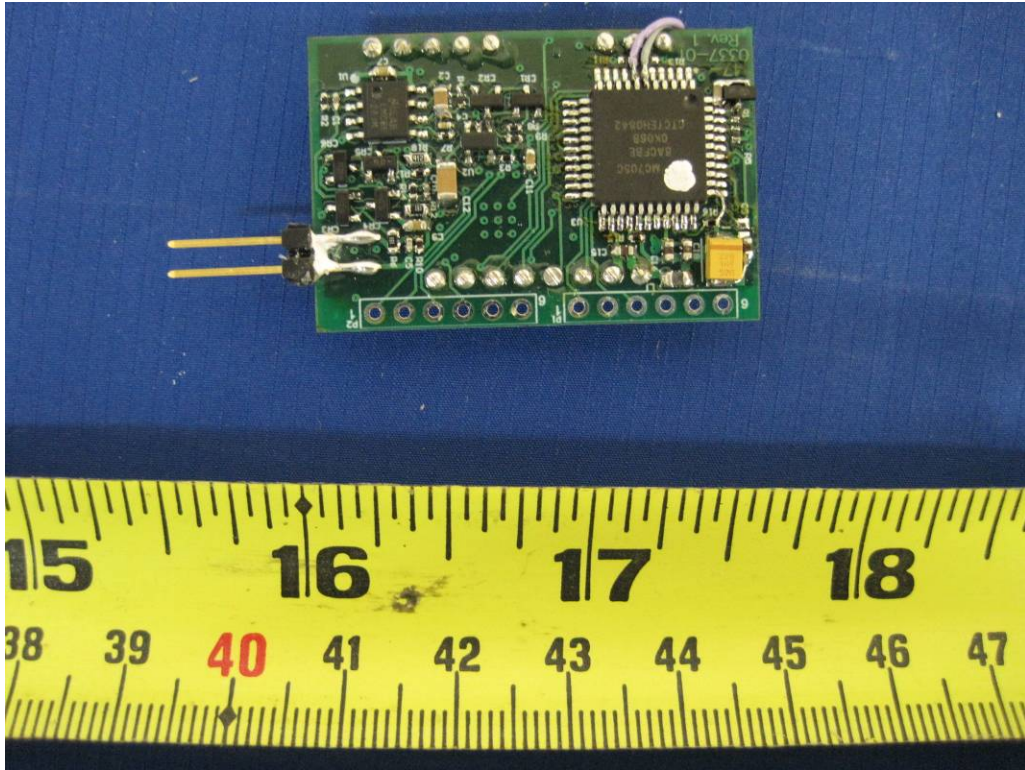

13.56MHz RDID radio board – Bottom

13.56MHz RDID radio board – Top

125KHz RDID radio board-Top

125KHz RDID radio board-Bottom