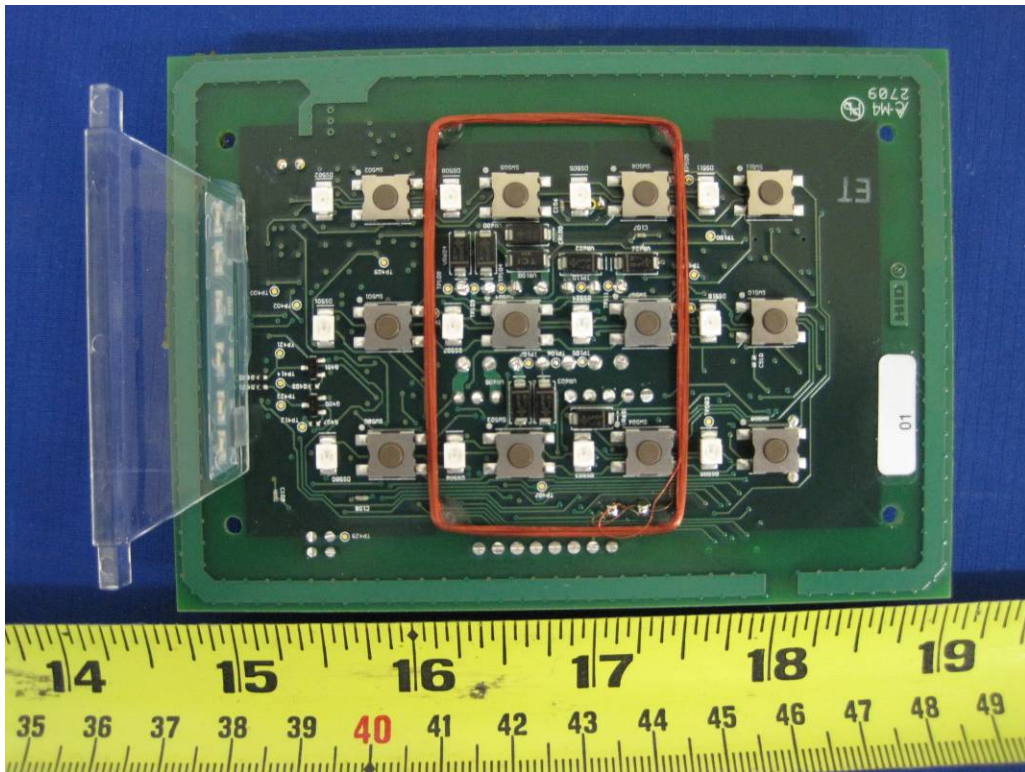

13.56MHz RDID radio board – Bottom

13.56MHz RDID radio board – Top

125KHz RDID radio board-Top

125KHz RDID radio board-Bottom