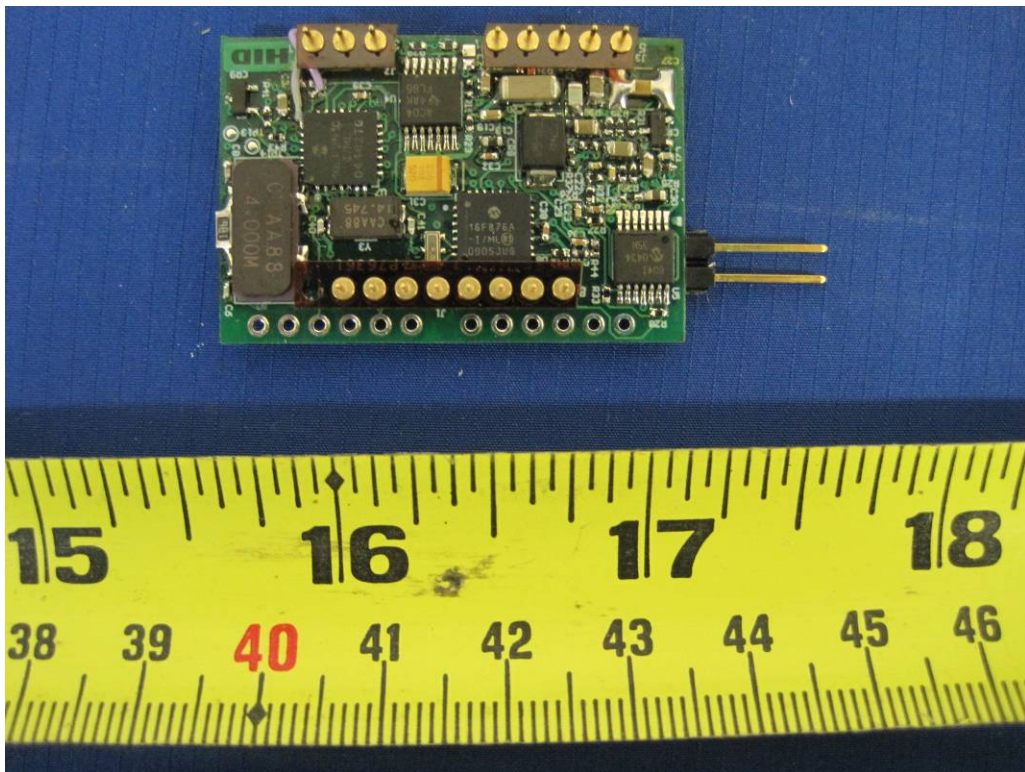

13.56MHz RDID radio board – Bottom

13.56MHz RDID radio board – Top

125KHz RDID radio board-Top

125KHz RDID radio board-Bottom