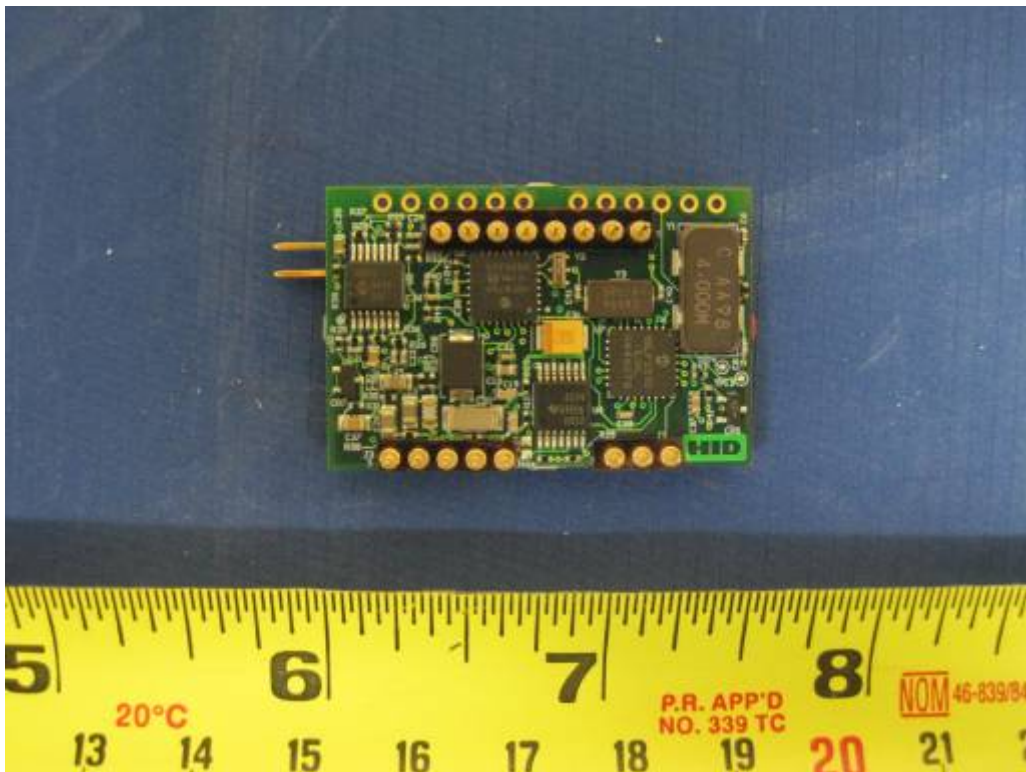

13.56MHz RDID radio board – Bottom

13.56MHz RDID radio board – Top

125KHz RDID radio board-Top

125KHz RDID radio board-Bottom