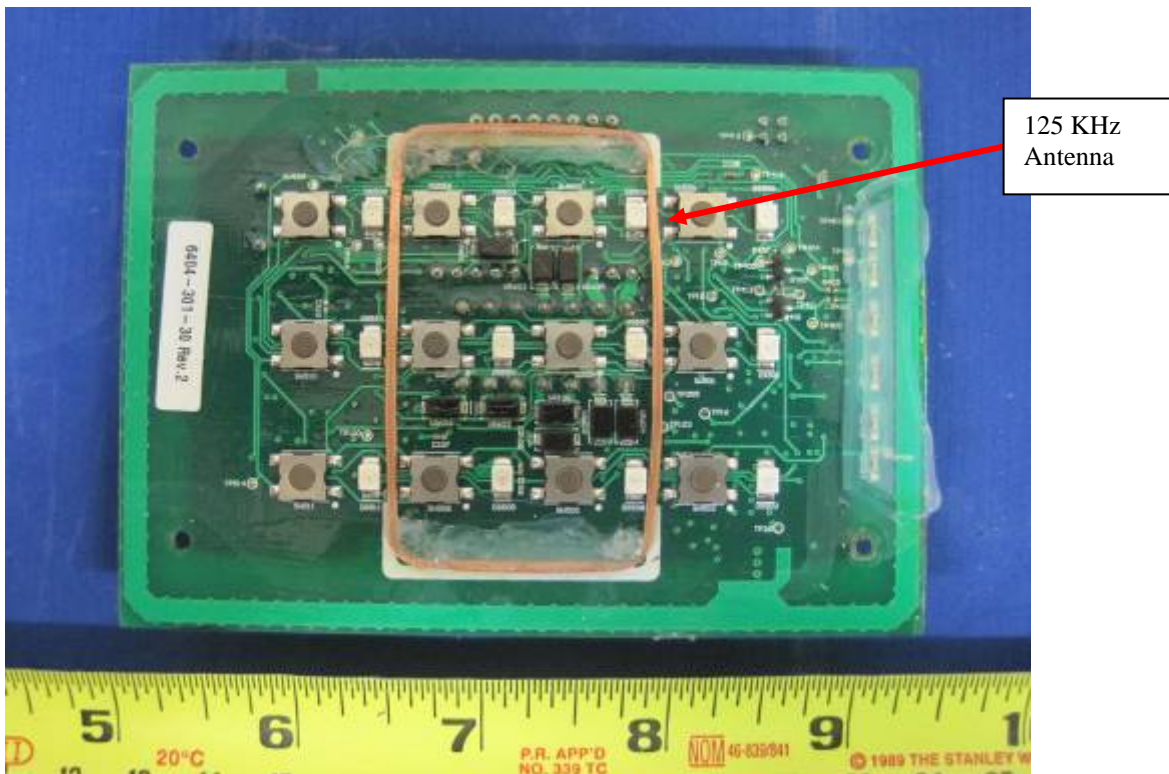

13.56MHz RDID radio board – Bottom

13.56MHz RDID radio board – Top

125KHz RDID radio board-Top

125KHz RDID radio board-Bottom