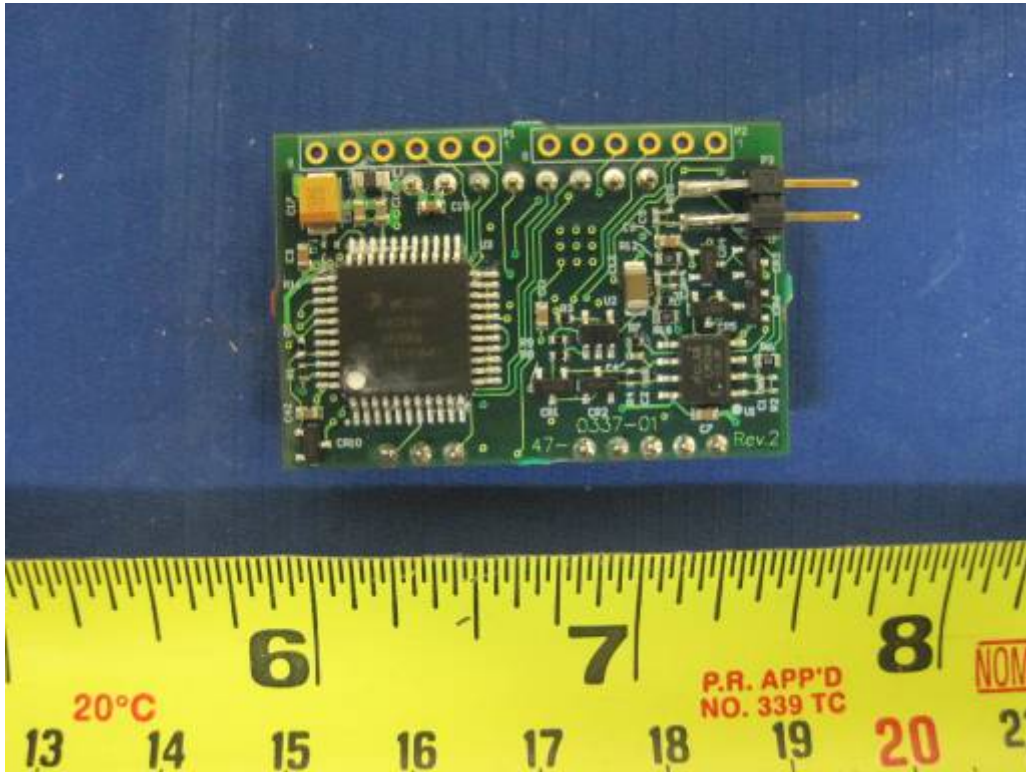

13.56MHz RDID radio board – Bottom

13.56MHz RDID radio board – Top

125KHz RDID radio board-Top

125KHz RDID radio board-Bottom