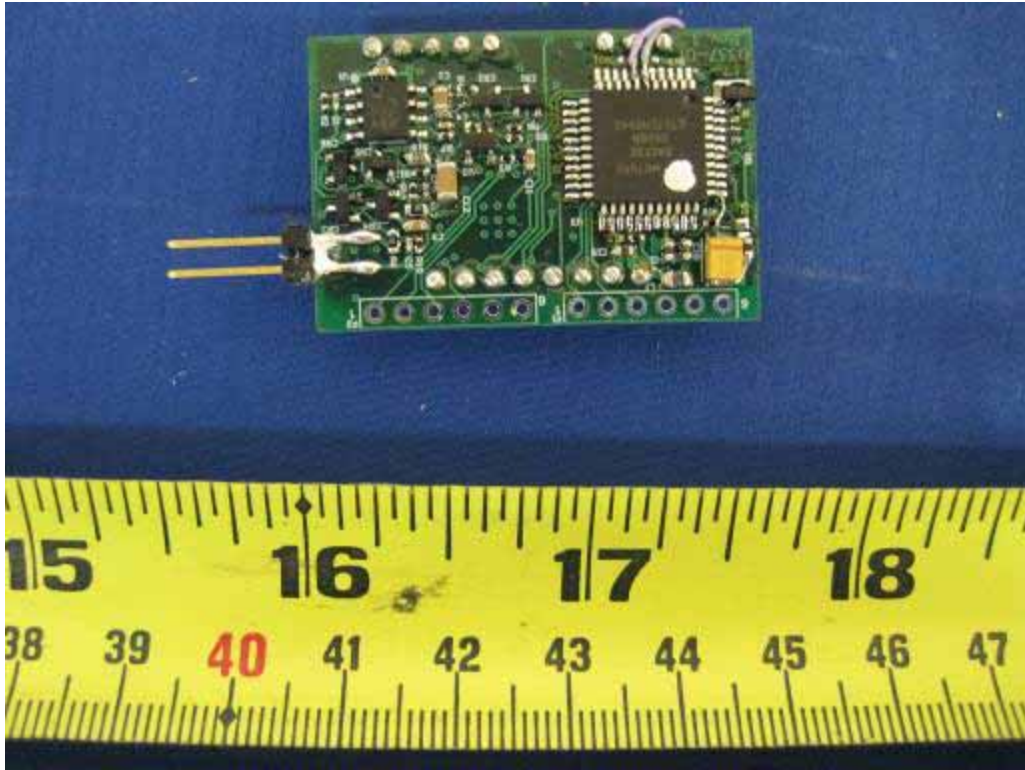

13.56MHz RDID radio board – Bottom

13.56MHz RDID radio board – Top

125KHz RDID radio board-Top

125KHz RDID radio board-Bottom