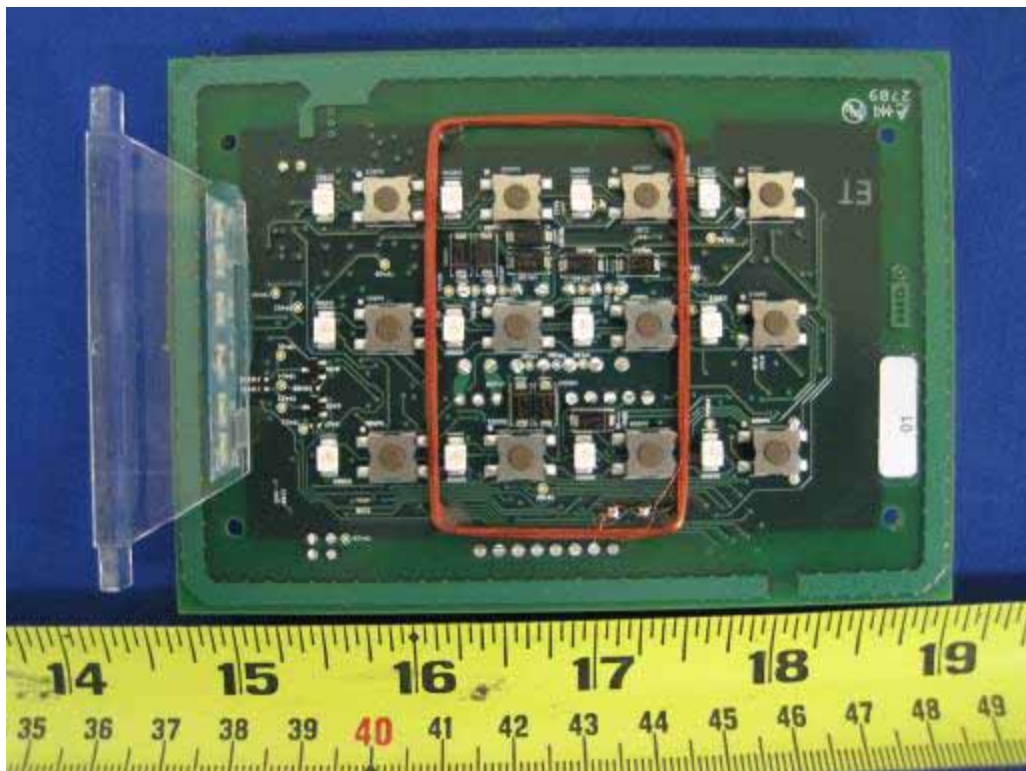

13.56MHz RDID radio board – Bottom

13.56MHz RDID radio board – Top

125KHz RDID radio board-Top

125KHz RDID radio board-Bottom