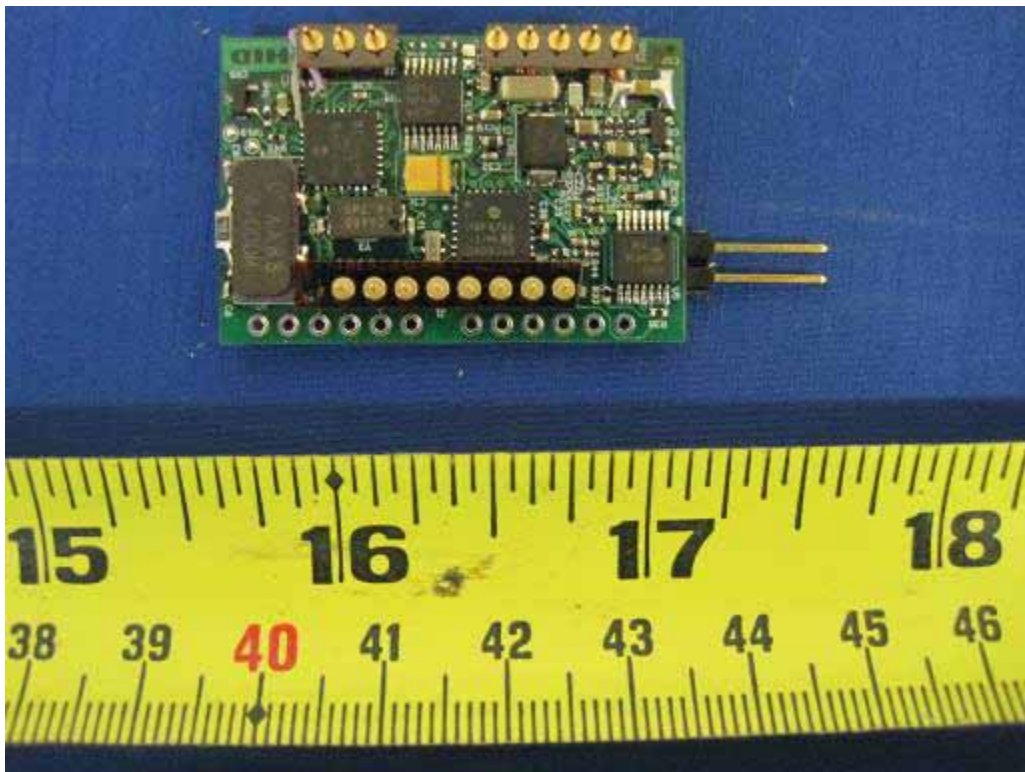

13.56MHz RDID radio board – Bottom

13.56MHz RDID radio board – Top

125KHz RDID radio board-Top

125KHz RDID radio board-Bottom