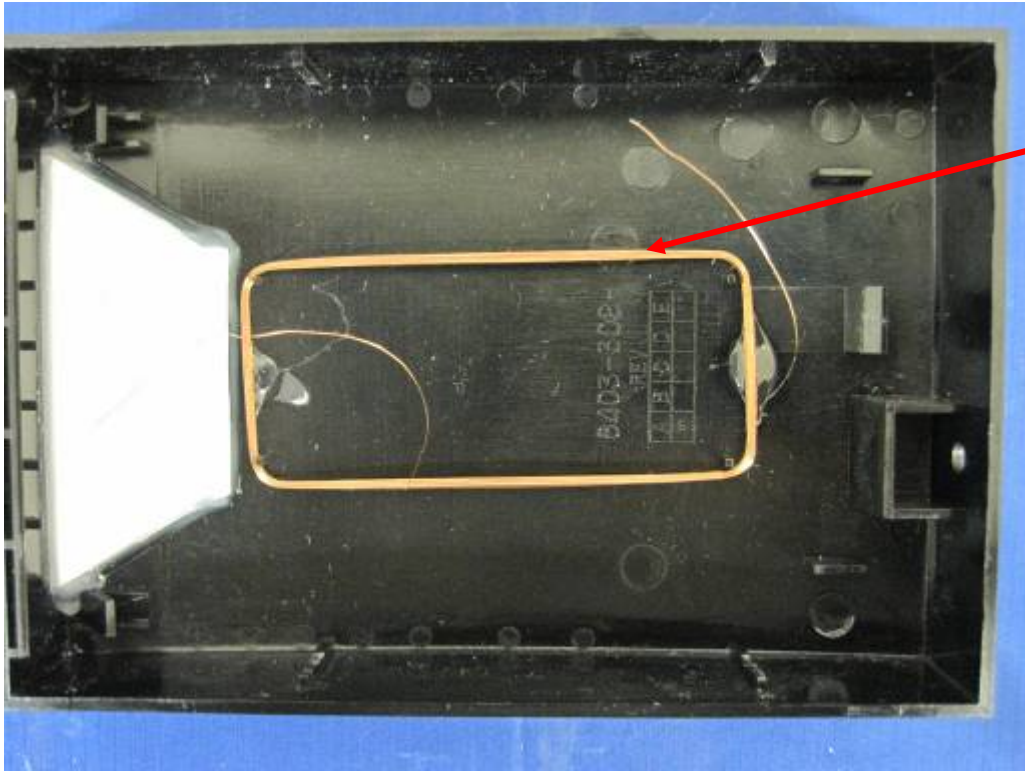

13.56MHz RDID radio board – Bottom

13.56MHz RDID radio board – Top

125KHz RDID radio board-Top

125KHz RDID radio board-Bottom

125 KHz
Antenna

125KHz Antenna