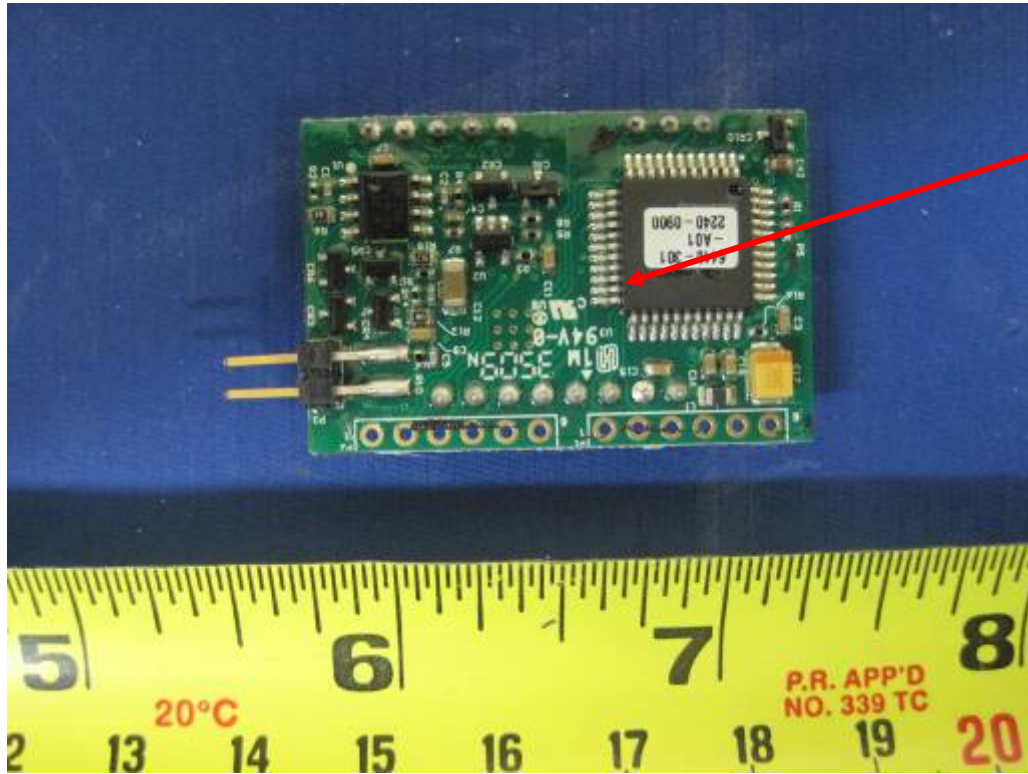

13.56MHz RDID radio board – Bottom

13.56MHz RDID radio board – Top

125KHz RDID radio board-Top

125KHz RDID radio board-Bottom

125 KHz
Antenna

125KHz Antenna