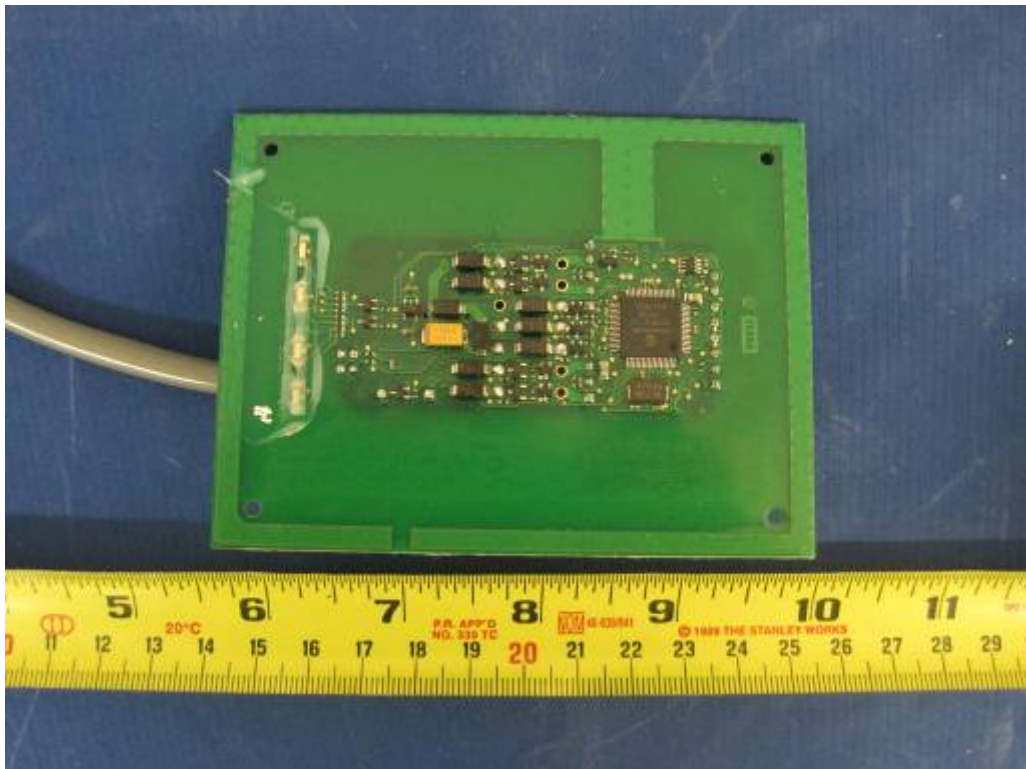

13.56MHz RDID radio board – Bottom

13.56MHz RDID radio board – Top

125KHz RDID radio board-Top

125KHz RDID radio board-Bottom

125 KHz
Antenna

125KHz Antenna