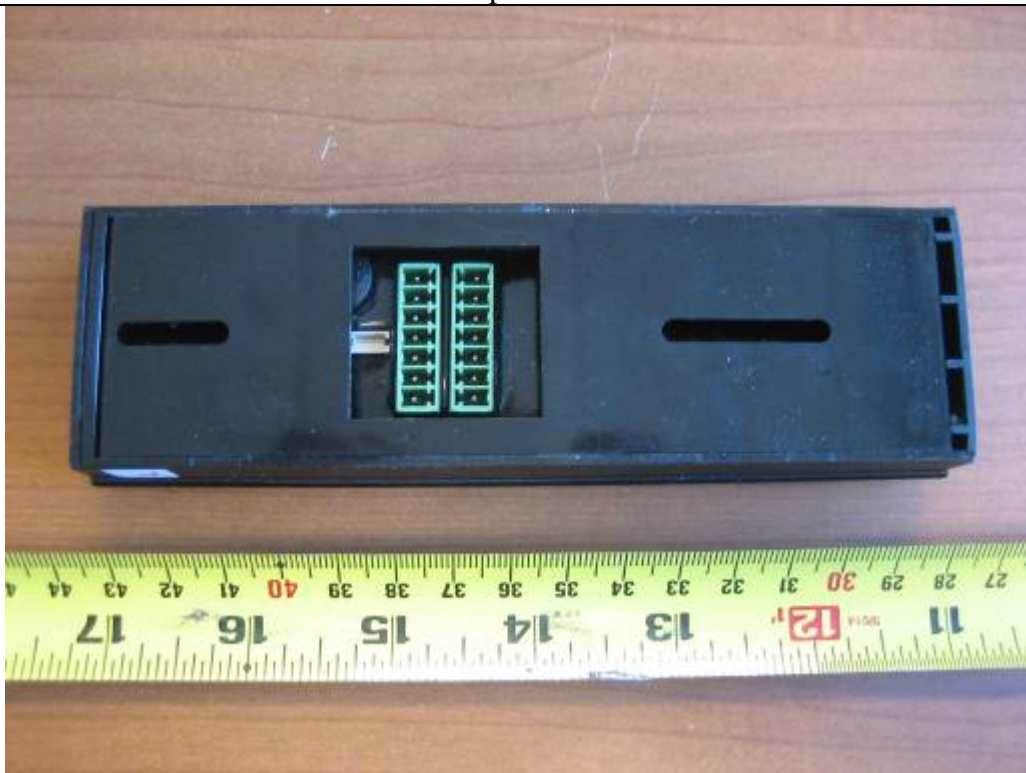

External Photos:

FCC ID: JQ6-MCLASS15N and IC ID: 2236B-ICLASS Model: RP15N-6407-300

HID Prox Reader Type

Top View

Bottom View

Right View

Side View

Front View