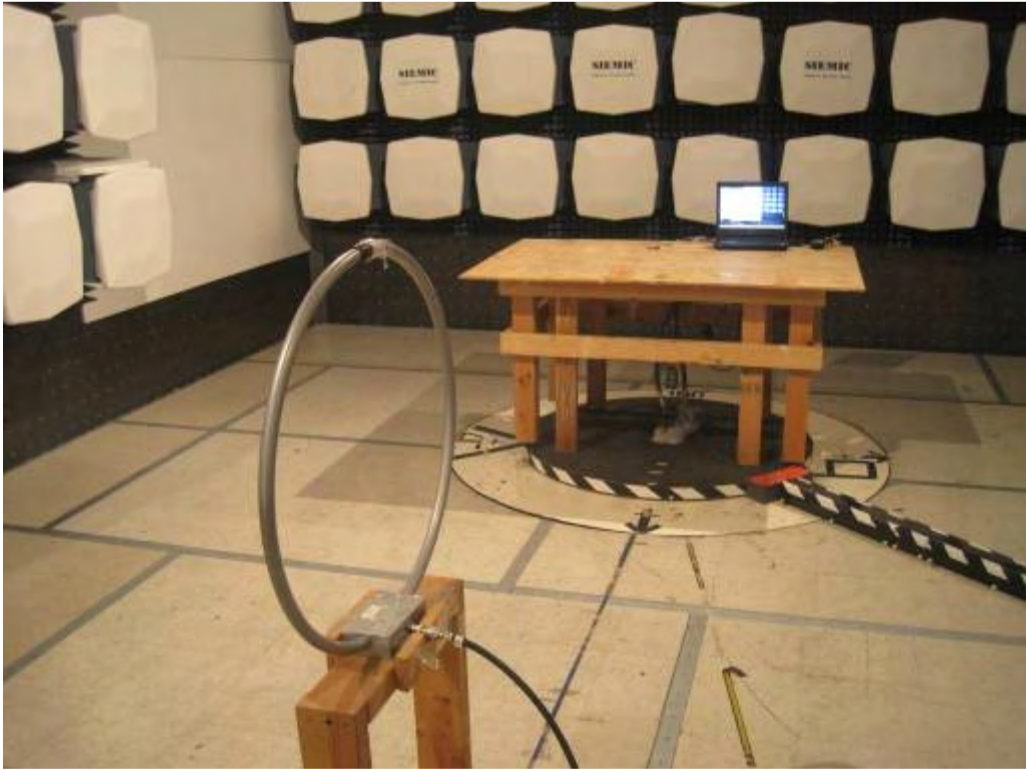

Antenna was tested only this horizontal orientation. Because manufacturer state the antenna will be installed only in this orientation.

Radiated Emission Test <30MHz (Rear view) --- identiCLASS 3300 + Antenna ID3 + SAM ID0

Radiated Emission Test <30MHz (Front view) --- identiCLASS 3300 + Antenna ID3 + SAM ID0

Antenna was tested only this horizontal orientation. Because manufacturer state the antenna will be installed only in this orientation.

Radiated Emission Test <30MHz (Rear View) --- identiCLASS 3300 + Antenna ID1 + SAM ID0

Radiated Emission Test <30MHz (front view) --- identiCLASS 3300 + Antenna ID1 + SAM ID0

Antenna was tested only this horizontal orientation. Because manufacturer state the antenna will be installed only in this orientation.

Radiated Emission Test >30MHz (Rear View) --- identiCLASS 3300 + Antenna ID3 + SAM ID0

Radiated Emission Test >30MHz (front View) --- identiCLASS 3300 + Antenna ID3 + SAM ID0

Antenna was tested only this horizontal orientation. Because manufacturer state the antenna will be installed only in this orientation.