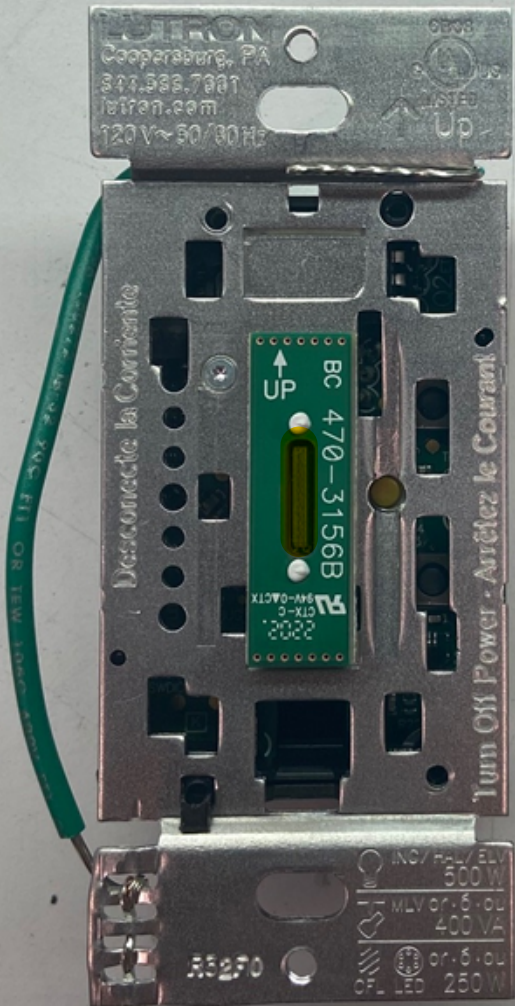

RRD-PRO - Internal - Backcover

Subsequent pictures Antenna highlighted in yellow
Terminals removed for visibility

Front with Yoke

BOTTOM

TOP

TP4 SWDIO
TP3 SWCLK
470
5259A
TP2 +3.3V

LED1
LED2
DEBUG_2

LED5

R70 R100
R72 R21
R22

Q70

ANT1

D70

R98

Q71

C20
C22

R26