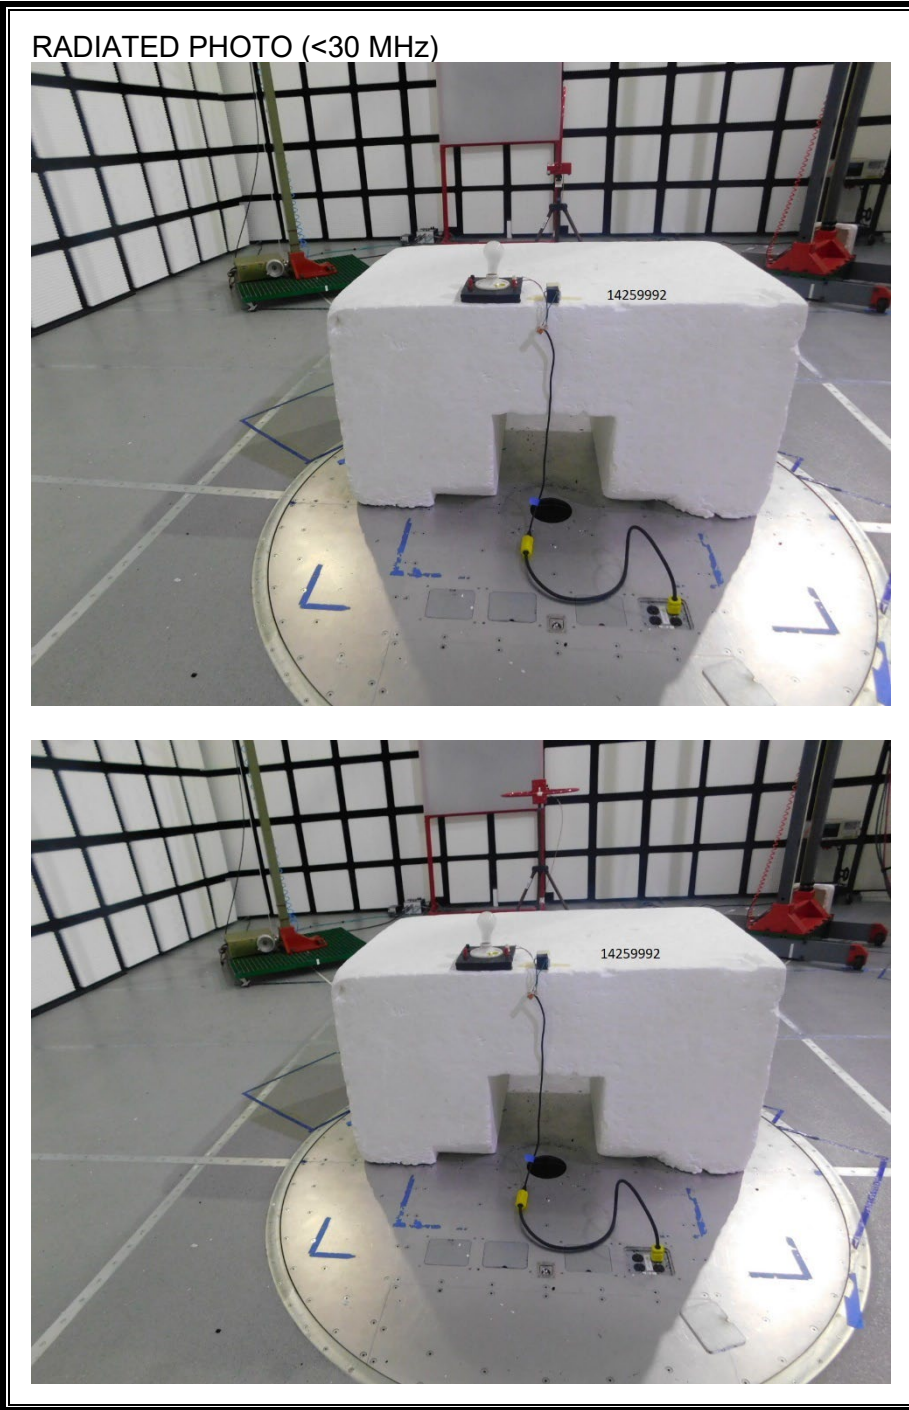

12. SETUP PHOTOS

Please refer to 14259992-EP1 for setup photos

CONDUCTED MEASUREMENT SETUP

RADIATED RF MEASUREMENT SETUP

AC MAINS CONDUCTED EMISSIONS MEASUREMENT SETUP

END OF TEST REPORT