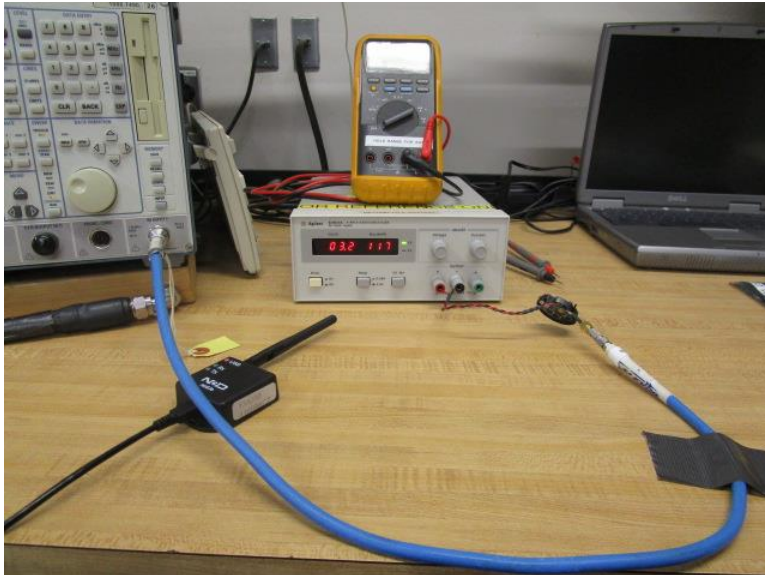

TEST SETUP PICTURES

CONDUCTED EMISSIONS (AC POWER)

CONDUCTED TEST SETUP (RADIO)

RADIATED TEST SETUP (ENCLOSURE)

30 TO 1000 MHZ TEST SETUP

1 TO 18 GHZ TEST SETUP

18 TO 26.5 GHZ TEST SETUP