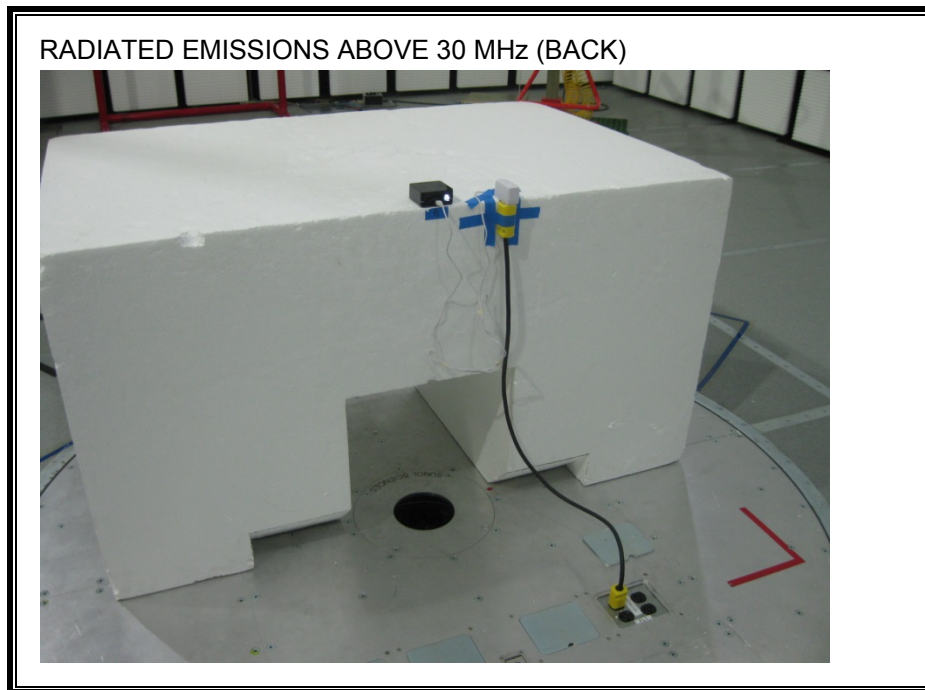

RADIATED EMISSION ABOVE 30 MHz