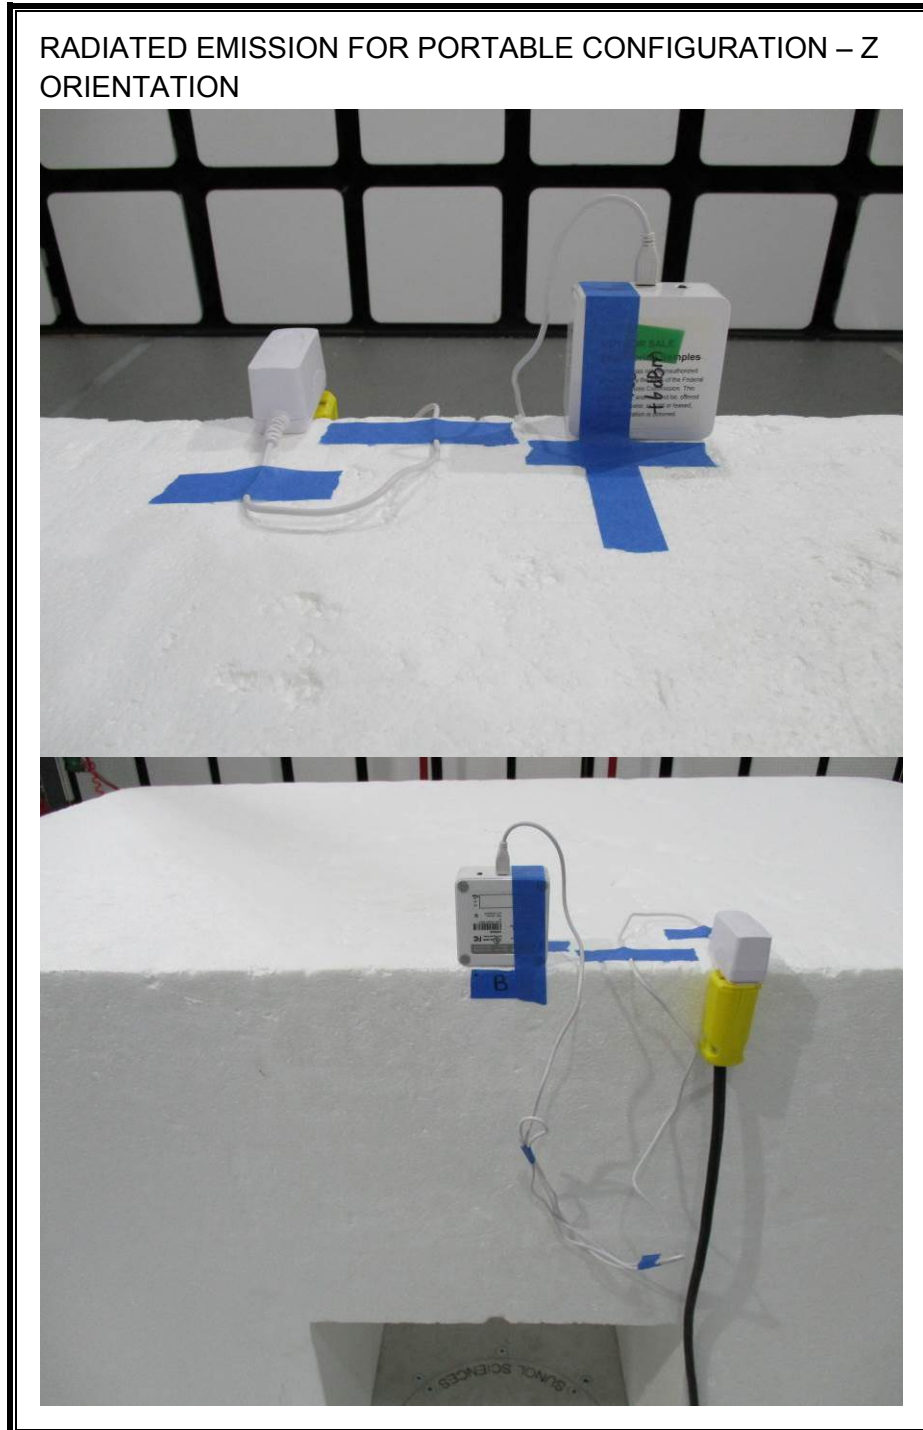

## 10. SETUP PHOTOS

Note – The EUT used in the XYZ Photos is the same type unit as the Final Test photos. Only the enclosure housing color is different (White for XYZ and Black for Testing)

**RADIATED EMISSION FOR PORTABLE CONFIGURATION – X ORIENTATION**

**RADIATED EMISSION FOR PORTABLE CONFIGURATION – Y ORIENTATION**

RADIATED EMISSION FOR PORTABLE CONFIGURATION – Y  
ORIENTATION

**RADIATED EMISSION FOR PORTABLE CONFIGURATION – Z ORIENTATION**

**RADIATED EMISSION BELOW 30 MHz**