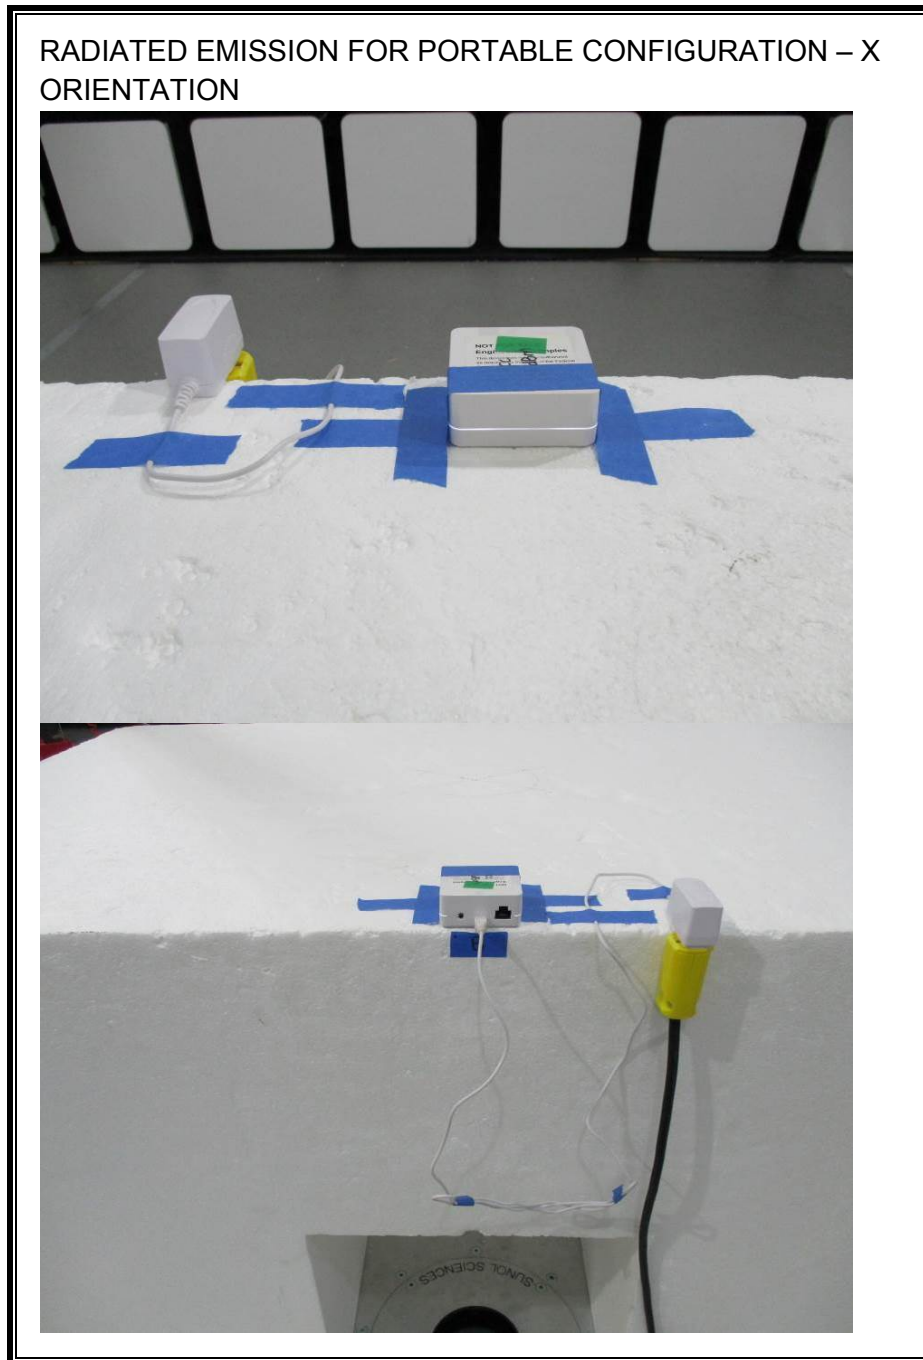

## 10. SETUP PHOTOS

Note – The EUT used in the XYZ Photos is the same type unit as the Final Test photos. Only the enclosure housing color is different (White for XYZ and Black for Testing)

**RADIATED EMISSION FOR PORTABLE CONFIGURATION – X ORIENTATION**

**RADIATED EMISSION FOR PORTABLE CONFIGURATION – Y ORIENTATION**

RADIATED EMISSION FOR PORTABLE CONFIGURATION – Y  
ORIENTATION

**RADIATED EMISSION FOR PORTABLE CONFIGURATION – Z ORIENTATION**

**RADIATED EMISSION BELOW 30 MHz**