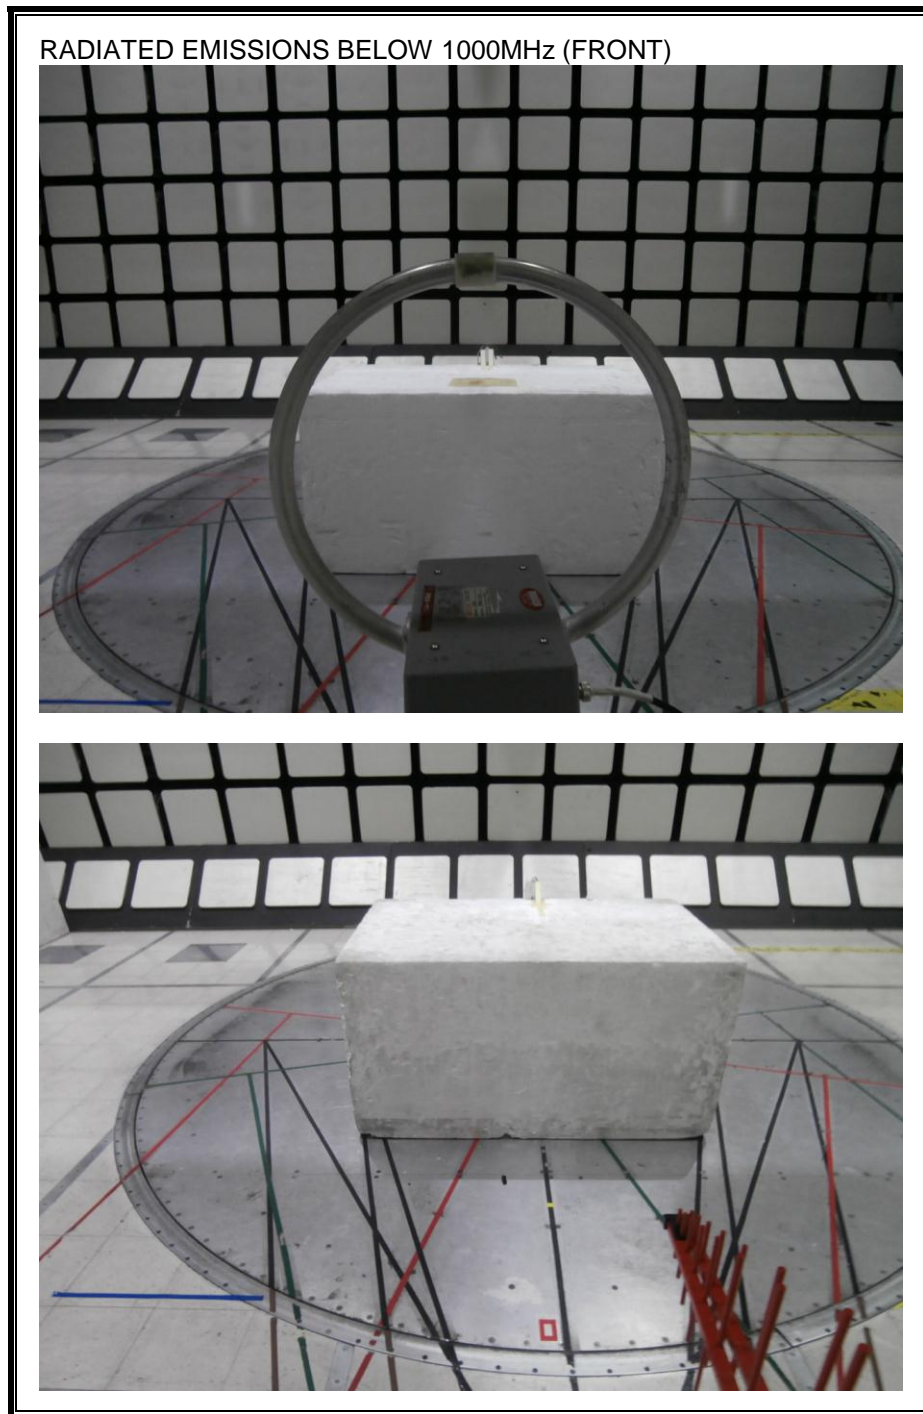

10. SETUP PHOTOS

ANTENNA PORT

RADIATED EMISSION FOR PORTABLE CONFIGURATION – X ORIENTATION

RADIATED EMISSION FOR PORTABLE CONFIGURATION – Y ORIENTATION

RADIATED EMISSION FOR PORTABLE CONFIGURATION – Z ORIENTATION

RADIATED EMISSION BELOW 1000 MHz

RADIATED EMISSIONS BELOW 1000MHz (BACK)

RADIATED EMISSION ABOVE 1000 MHz

AC MAINS LINE CONDUCTED EMISSION

END OF REPORT