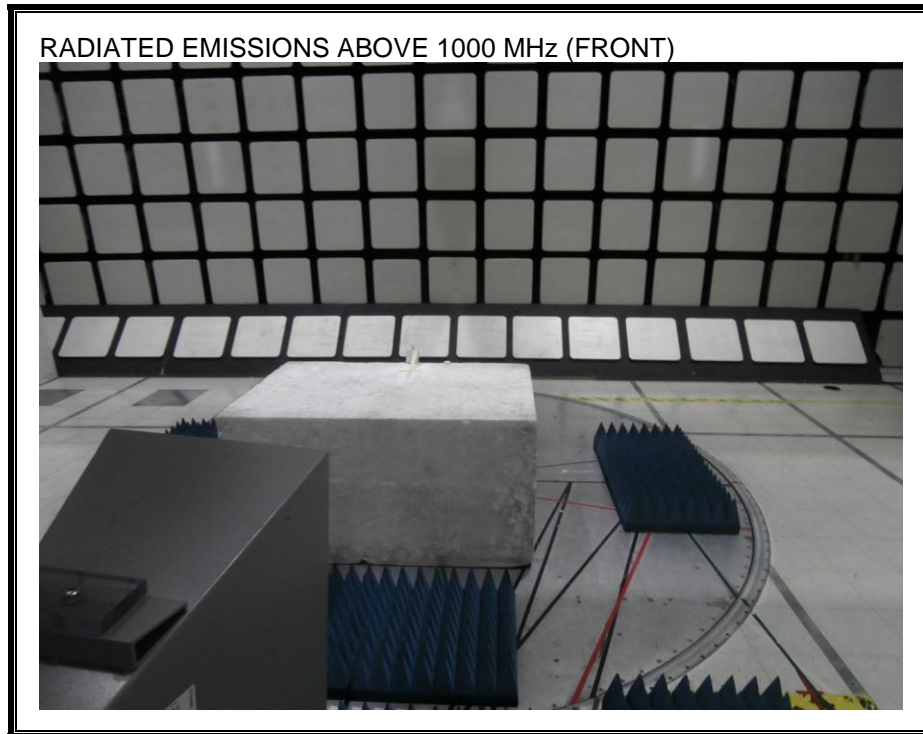

10. SETUP PHOTOS

ANTENNA PORT

RADIATED EMISSION FOR PORTABLE CONFIGURATION – X ORIENTATION

RADIATED EMISSION FOR PORTABLE CONFIGURATION – Y ORIENTATION

RADIATED EMISSION FOR PORTABLE CONFIGURATION – Z ORIENTATION

RADIATED EMISSION BELOW 1000 MHz

RADIATED EMISSIONS BELOW 1000MHz (BACK)

RADIATED EMISSION ABOVE 1000 MHz

AC MAINS LINE CONDUCTED EMISSION

END OF REPORT