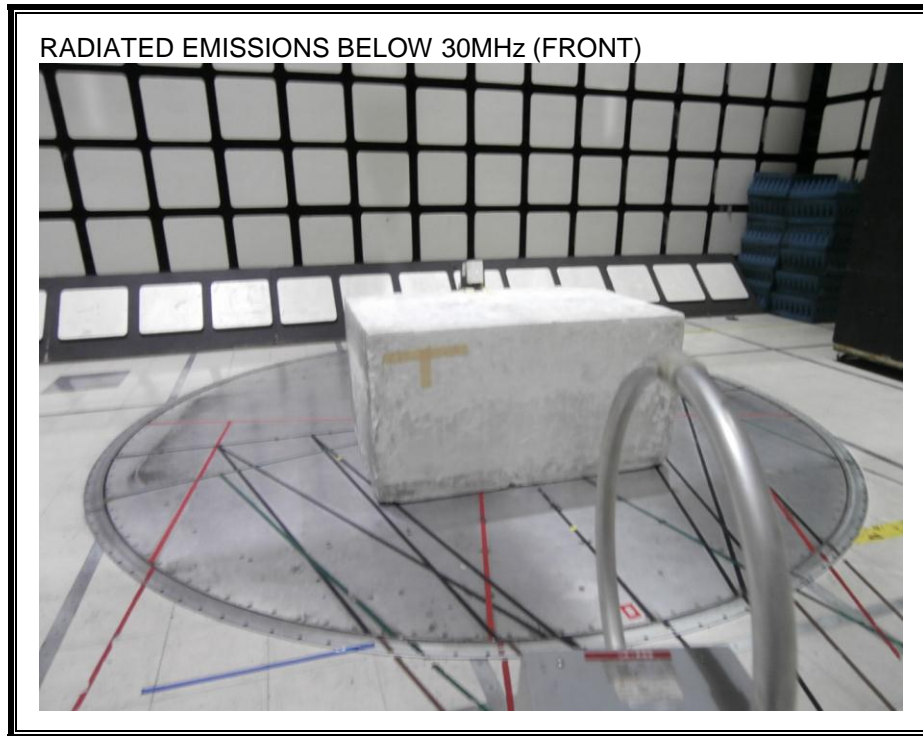

8. SETUP PHOTOS

ANTENNA PORT

RADIATED EMISSION BELOW 30 MHz

RADIATED EMISSION ABOVE 30 MHz

RADIATED EMISSIONS ABOVE 30 MHz (BACK)

AC MAINS LINE CONDUCTED EMISSION

END OF REPORT