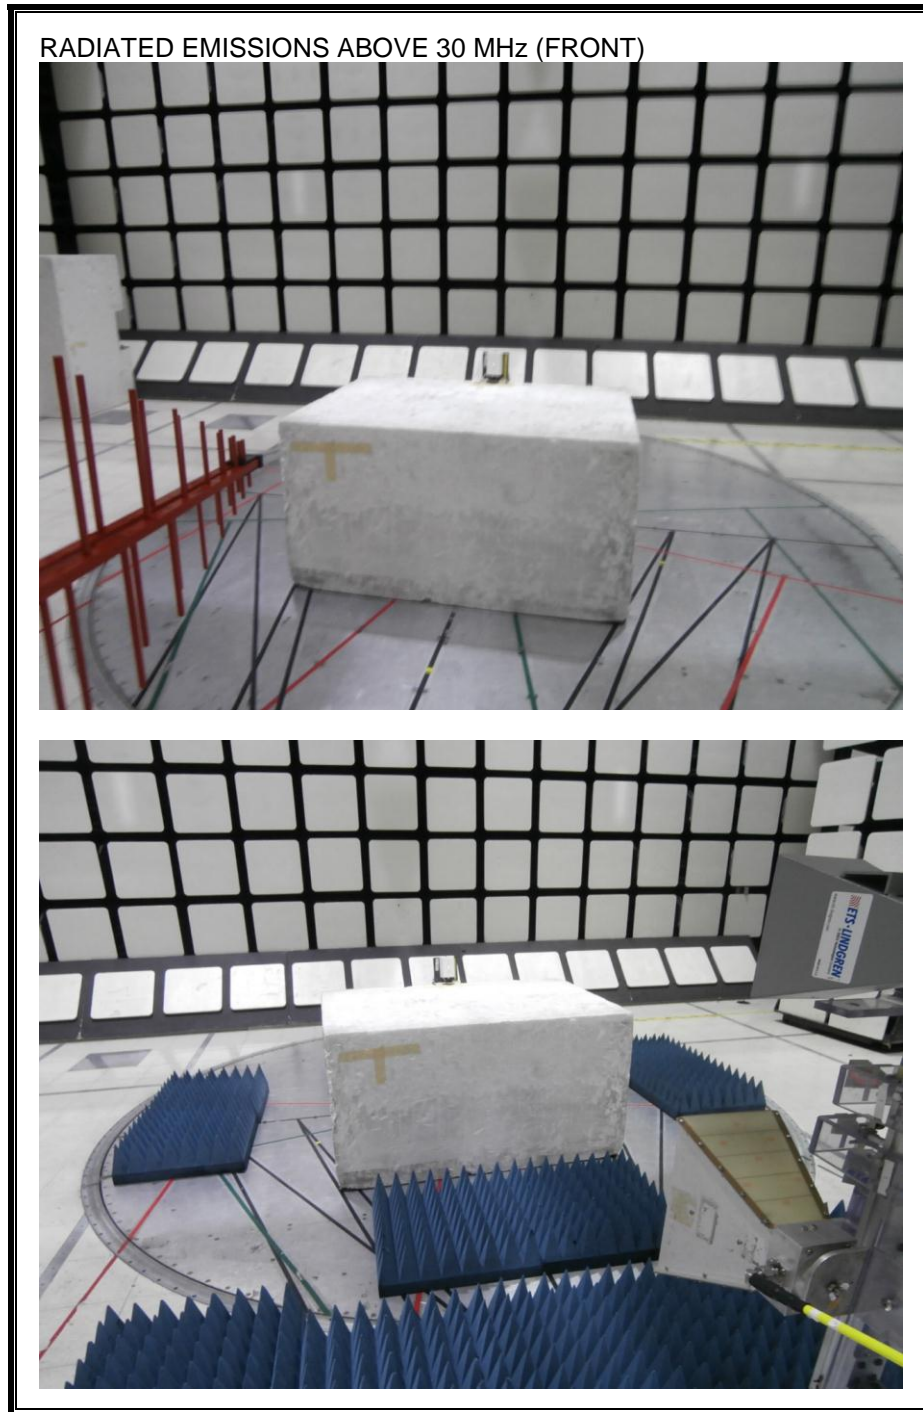

8. SETUP PHOTOS

ANTENNA PORT

RADIATED EMISSION BELOW 30 MHz

RADIATED EMISSION ABOVE 30 MHz

RADIATED EMISSIONS ABOVE 30 MHz (BACK)

AC MAINS LINE CONDUCTED EMISSION

END OF REPORT