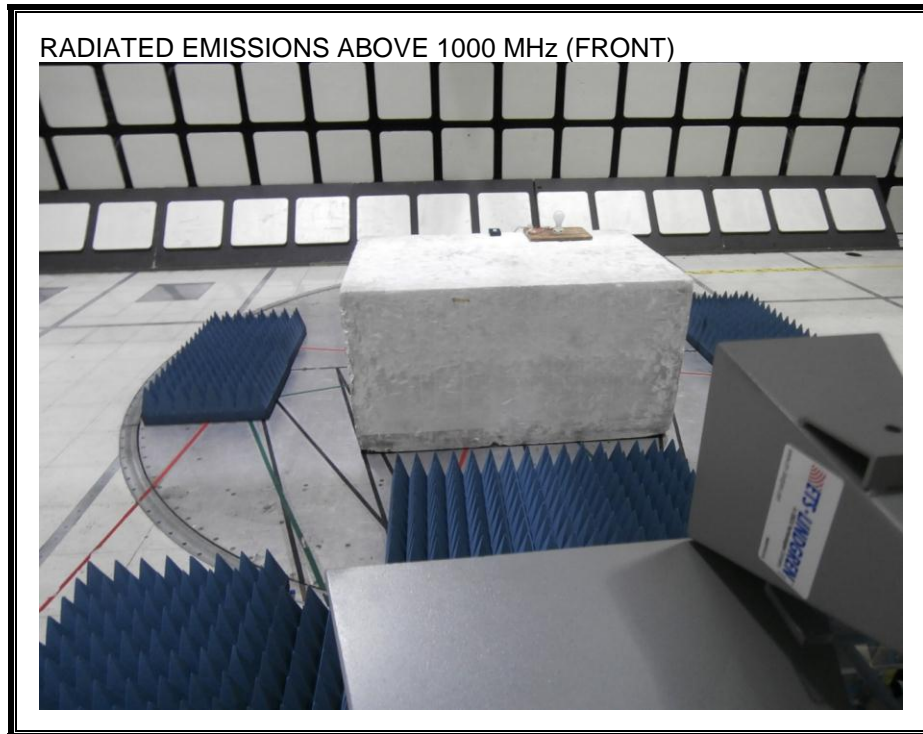

10. SETUP PHOTOS

ANTENNA PORT

RADIATED EMISSION BELOW 1000 MHz

RADIATED EMISSION ABOVE 1000 MHz

AC MAINS LINE CONDUCTED EMISSION

END OF REPORT