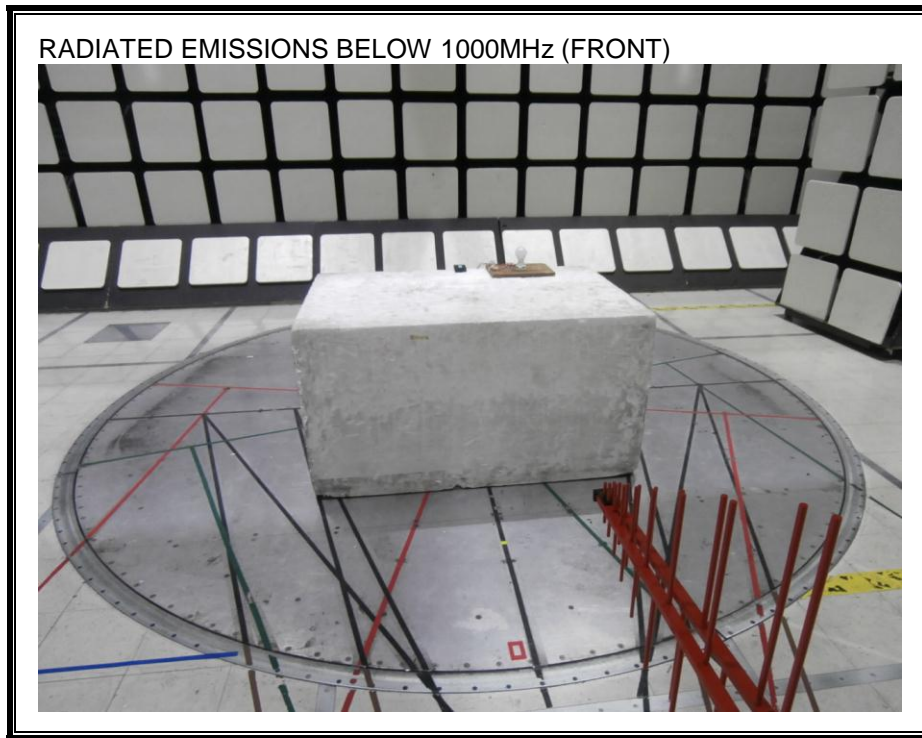

10. SETUP PHOTOS

ANTENNA PORT

RADIATED EMISSION BELOW 1000 MHz

RADIATED EMISSION ABOVE 1000 MHz

AC MAINS LINE CONDUCTED EMISSION

END OF REPORT