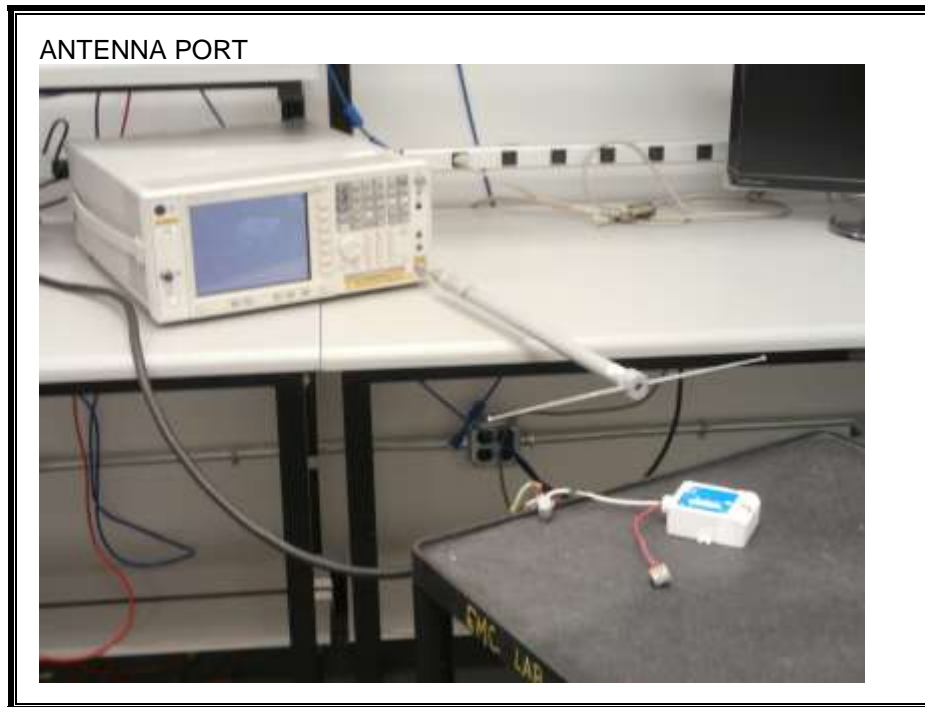

1. SETUP PHOTOS

ANTENNA PORT

RADIATED EMISSION FOR PORTABLE CONFIGURATION – WORST CASE ORIENTATION

RADIATED EMISSION FOR PORTABLE CONFIGURATION – Y
ORIENTATION

RADIATED EMISSION BELOW 30 MHz

RADIATED EMISSIONS BELOW 30MHz (FRONT)

RADIATED EMISSIONS BELOW 30MHz (BACK)

RADIATED EMISSION ABOVE 30 MHz

RADIATED EMISSIONS ABOVE 30 MHz (FRONT)

RADIATED EMISSIONS ABOVE 30 MHz (BACK)

AC MAINS LINE CONDUCTED EMISSION

LINE CONDUCTED EMISSION (FRONT)