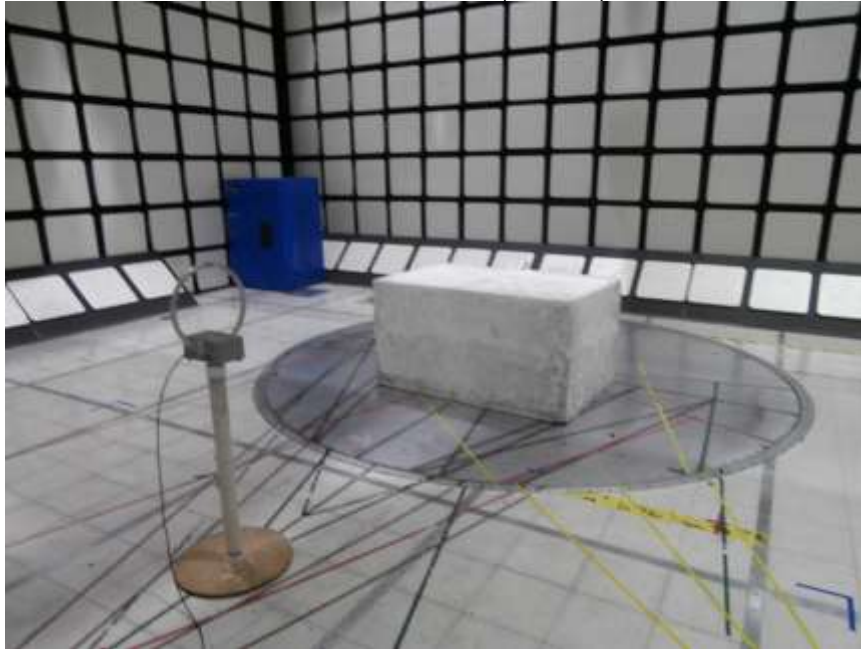

1. SETUP PHOTOS

ANTENNA PORT

RADIATED EMISSION FOR PORTABLE CONFIGURATION – WORST CASE ORIENTATION

RADIATED EMISSION FOR PORTABLE CONFIGURATION – Y
ORIENTATION

RADIATED EMISSION BELOW 30 MHz

RADIATED EMISSIONS BELOW 30MHz (FRONT)

RADIATED EMISSIONS BELOW 30MHz (BACK)

RADIATED EMISSION ABOVE 30 MHz

RADIATED EMISSIONS ABOVE 30 MHz (FRONT)

RADIATED EMISSIONS ABOVE 30 MHz (BACK)

AC MAINS LINE CONDUCTED EMISSION

LINE CONDUCTED EMISSION (FRONT)

LINE CONDUCTED EMISSION (BACK)

END OF REPORT