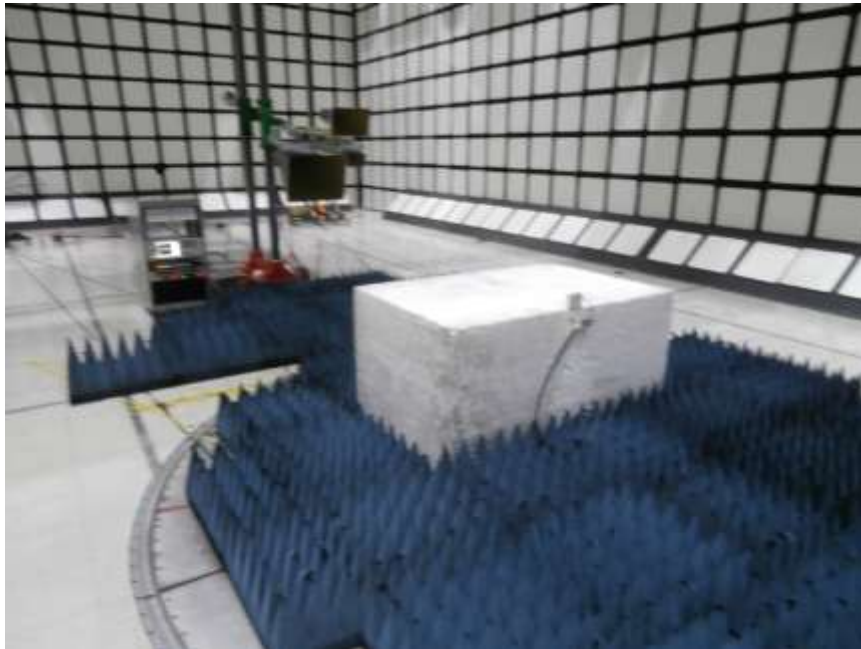

1. SETUP PHOTOS

ANTENNA PORT

RADIATED EMISSION FOR PORTABLE CONFIGURATION – WORST CASE ORIENTATION

RADIATED EMISSION FOR PORTABLE CONFIGURATION – Y
ORIENTATION

RADIATED EMISSION BELOW 30 MHz

RADIATED EMISSIONS BELOW 30MHz (FRONT)

RADIATED EMISSIONS BELOW 30MHz (BACK)

RADIATED EMISSION ABOVE 30 MHz

RADIATED EMISSIONS ABOVE 30 MHz (FRONT)

RADIATED EMISSIONS ABOVE 30 MHz (BACK)

AC MAINS LINE CONDUCTED EMISSION

LINE CONDUCTED EMISSION (FRONT)

LINE CONDUCTED EMISSION (BACK)

END OF REPORT