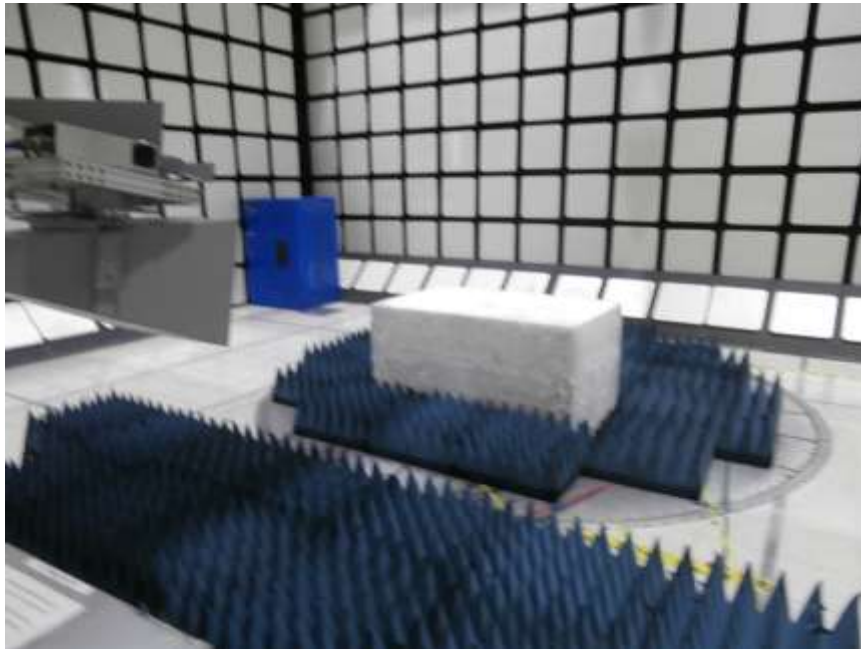

1. SETUP PHOTOS

ANTENNA PORT

RADIATED EMISSION FOR PORTABLE CONFIGURATION – WORST CASE ORIENTATION

RADIATED EMISSION FOR PORTABLE CONFIGURATION – Y
ORIENTATION

RADIATED EMISSION BELOW 30 MHz

RADIATED EMISSIONS BELOW 30MHz (FRONT)

RADIATED EMISSIONS BELOW 30MHz (BACK)

RADIATED EMISSION ABOVE 30 MHz

RADIATED EMISSIONS ABOVE 30 MHz (FRONT)

RADIATED EMISSIONS ABOVE 30 MHz (BACK)

AC MAINS LINE CONDUCTED EMISSION

LINE CONDUCTED EMISSION (FRONT)

LINE CONDUCTED EMISSION (BACK)

END OF REPORT