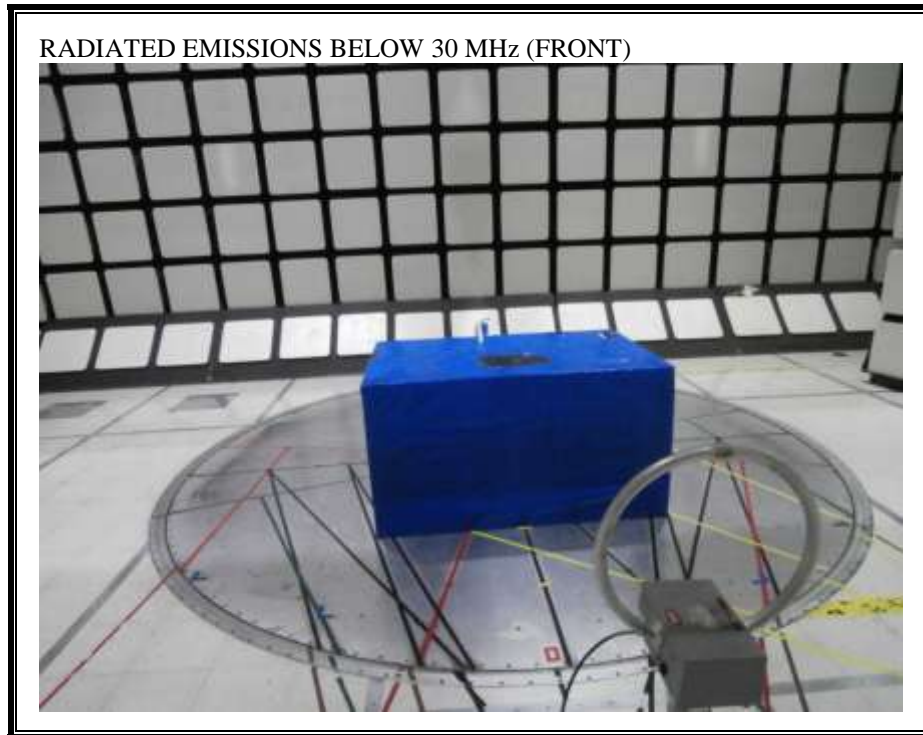

1. SETUP PHOTOS

ANTENNA PORT

RADIATED EMISSION FOR PORTABLE CONFIGURATION – X ORIENTATION

RADIATED EMISSION FOR PORTABLE CONFIGURATION – Y ORIENTATION

RADIATED EMISSION FOR PORTABLE CONFIGURATION – Y ORIENTATION

RADIATED EMISSION FOR PORTABLE CONFIGURATION – Z ORIENTATION

RADIATED EMISSION FOR PORTABLE CONFIGURATION – Z ORIENTATION

RADIATED EMISSION BELOW 30 MHz

RADIATED EMISSIONS BELOW 30 MHz (REAR)

RADIATED EMISSION ABOVE 30 MHz