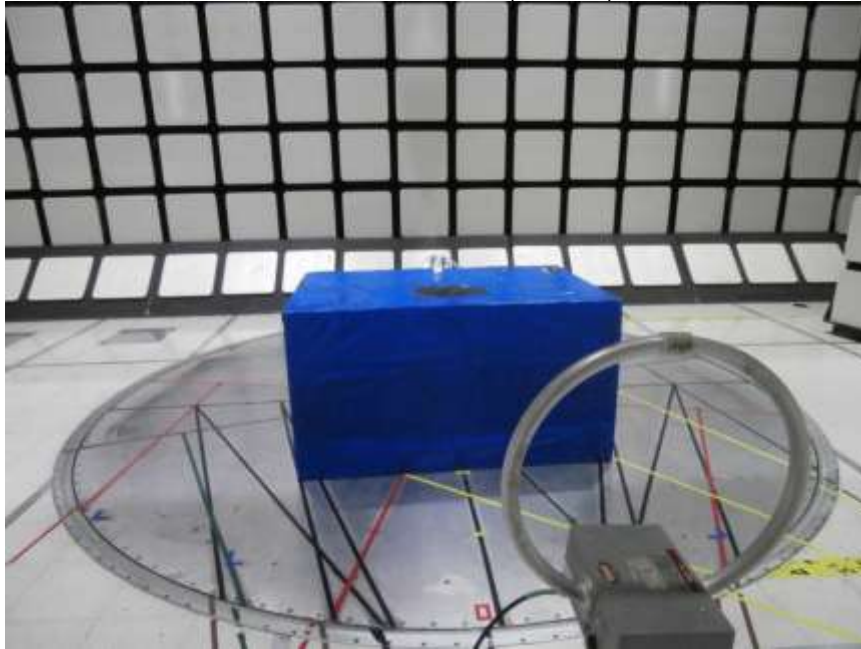

## ANTENNA PORT

**RADIATED EMISSION FOR PORTABLE CONFIGURATION – X ORIENTATION**

**RADIATED EMISSION FOR PORTABLE CONFIGURATION – Y ORIENTATION**

RADIATED EMISSION FOR PORTABLE CONFIGURATION – Y ORIENTATION

**RADIATED EMISSION FOR PORTABLE CONFIGURATION – Z ORIENTATION**

RADIATED EMISSION FOR PORTABLE CONFIGURATION – Z ORIENTATION

**RADIATED EMISSION BELOW 30 MHz**

RADIATED EMISSIONS BELOW 30 MHz (FRONT)

RADIATED EMISSIONS BELOW 30 MHz (REAR)