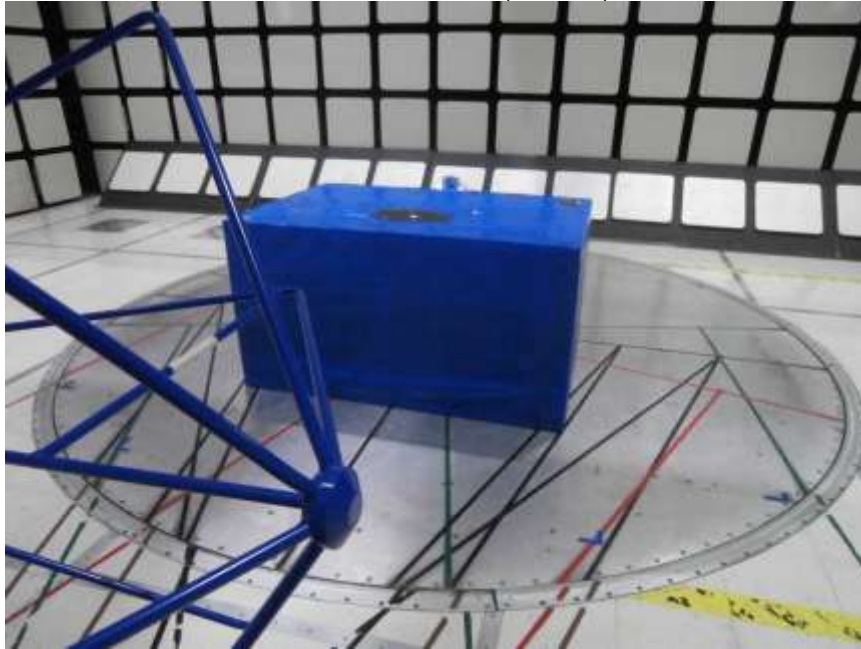

## ANTENNA PORT

**RADIATED EMISSION FOR PORTABLE CONFIGURATION – X ORIENTATION**

**RADIATED EMISSION FOR PORTABLE CONFIGURATION – Y ORIENTATION**

RADIATED EMISSION FOR PORTABLE CONFIGURATION – Y ORIENTATION

**RADIATED EMISSION FOR PORTABLE CONFIGURATION – Z ORIENTATION**

RADIATED EMISSION FOR PORTABLE CONFIGURATION – Z ORIENTATION

**RADIATED EMISSION BELOW 30 MHz**

RADIATED EMISSIONS BELOW 30 MHz (FRONT)

RADIATED EMISSIONS BELOW 30 MHz (REAR)

**RADIATED EMISSION ABOVE 30 MHz**

RADIATED EMISSIONS ABOVE 30 MHz (FRONT)

RADIATED EMISSIONS ABOVE 30 MHz (BACK)

**AC MAINS LINE CONDUCTED EMISSION**

LINE CONDUCTED EMISSION (FRONT)

LINE CONDUCTED EMISSION (BACK)