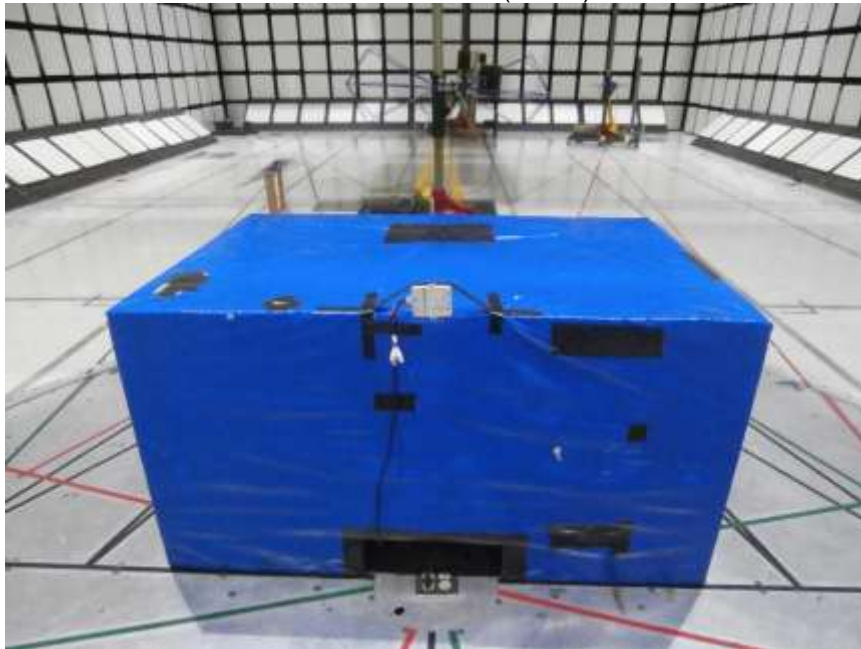

## ANTENNA PORT

**RADIATED EMISSION FOR PORTABLE CONFIGURATION – X ORIENTATION**

**RADIATED EMISSION FOR PORTABLE CONFIGURATION – Y ORIENTATION**

RADIATED EMISSION FOR PORTABLE CONFIGURATION – Y ORIENTATION

**RADIATED EMISSION FOR PORTABLE CONFIGURATION – Z ORIENTATION**

RADIATED EMISSION FOR PORTABLE CONFIGURATION – Z ORIENTATION

**RADIATED EMISSION BELOW 30 MHz**

RADIATED EMISSIONS BELOW 30 MHz (FRONT)

RADIATED EMISSIONS BELOW 30 MHz (REAR)

**RADIATED EMISSION ABOVE 30 MHz**

RADIATED EMISSIONS ABOVE 30 MHz (FRONT)

RADIATED EMISSIONS ABOVE 30 MHz (BACK)

**AC MAINS LINE CONDUCTED EMISSION**

LINE CONDUCTED EMISSION (FRONT)

LINE CONDUCTED EMISSION (BACK)