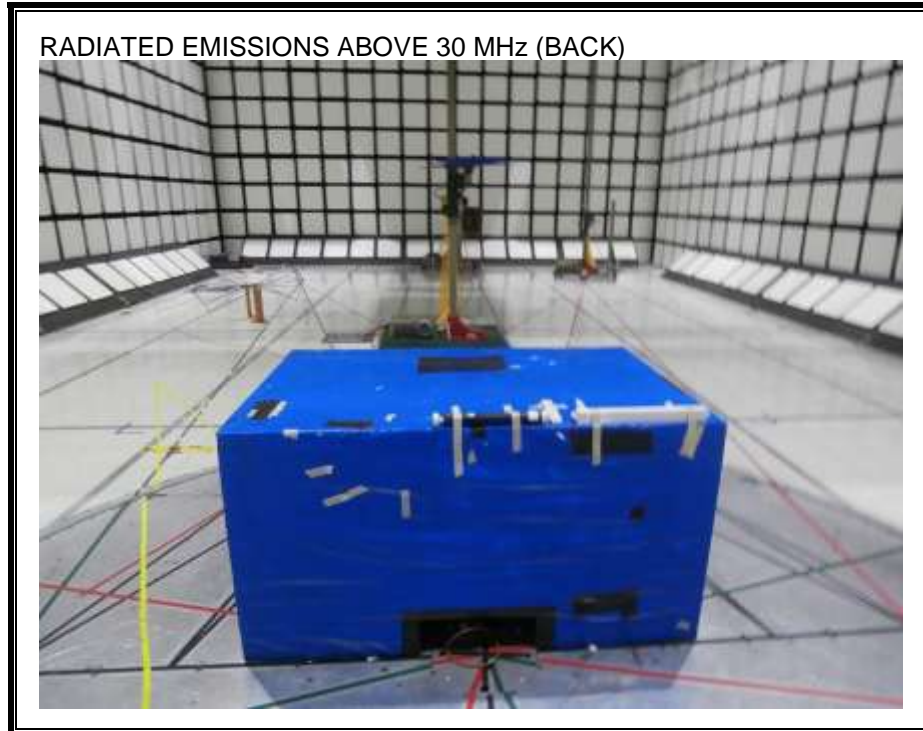

9. SETUP PHOTOS

ANTENNA PORT

RADIATED EMISSION BELOW 30 MHz

RADIATED EMISSION ABOVE 30 MHz

END OF REPORT