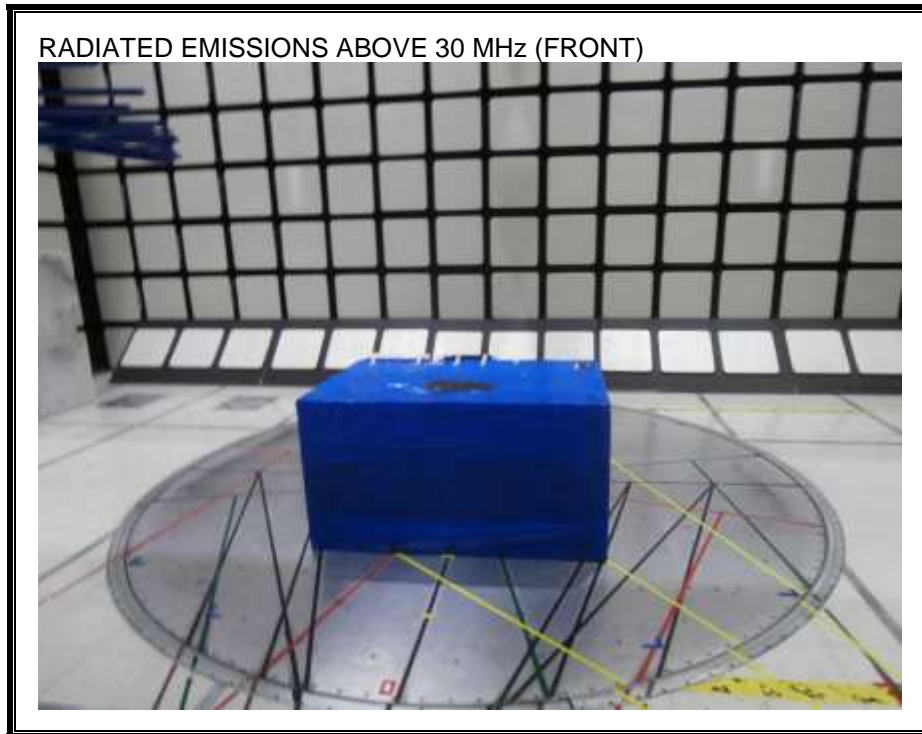

9. SETUP PHOTOS

ANTENNA PORT

RADIATED EMISSION BELOW 30 MHz

RADIATED EMISSION ABOVE 30 MHz

END OF REPORT