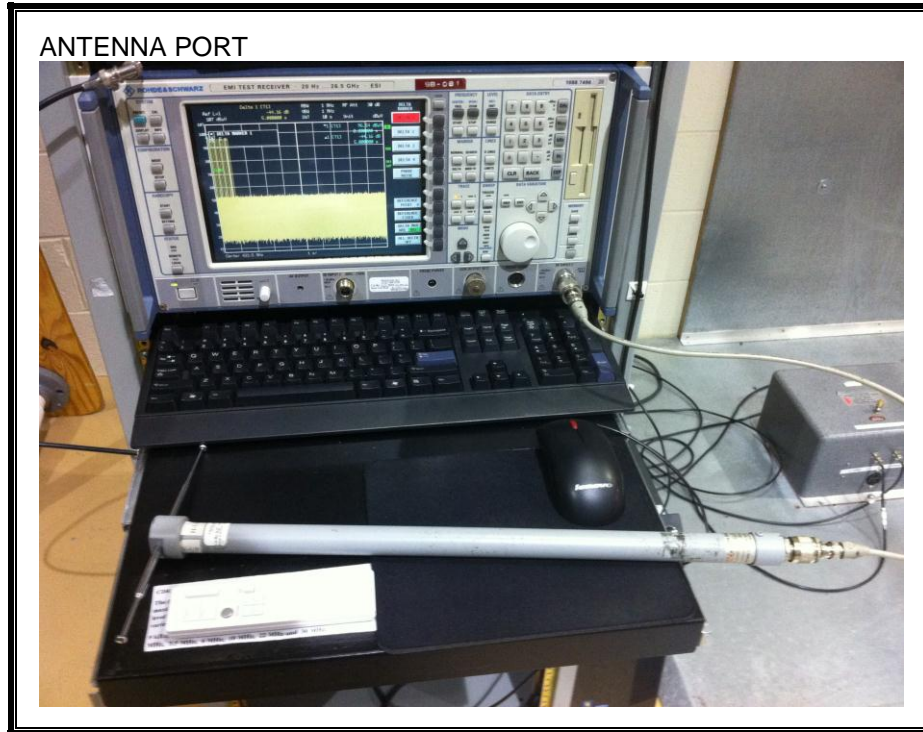

10. SETUP PHOTOS

ANTENNA PORT

RADIATED EMISSION FOR PORTABLE CONFIGURATION – X ORIENTATION

RADIATED EMISSION FOR PORTABLE CONFIGURATION – Y ORIENTATION

RADIATED EMISSION FOR PORTABLE CONFIGURATION – Z ORIENTATION

RADIATED EMISSION ABOVE 30 MHz

RADIATED EMISSION ABOVE 1GHz

END OF REPORT