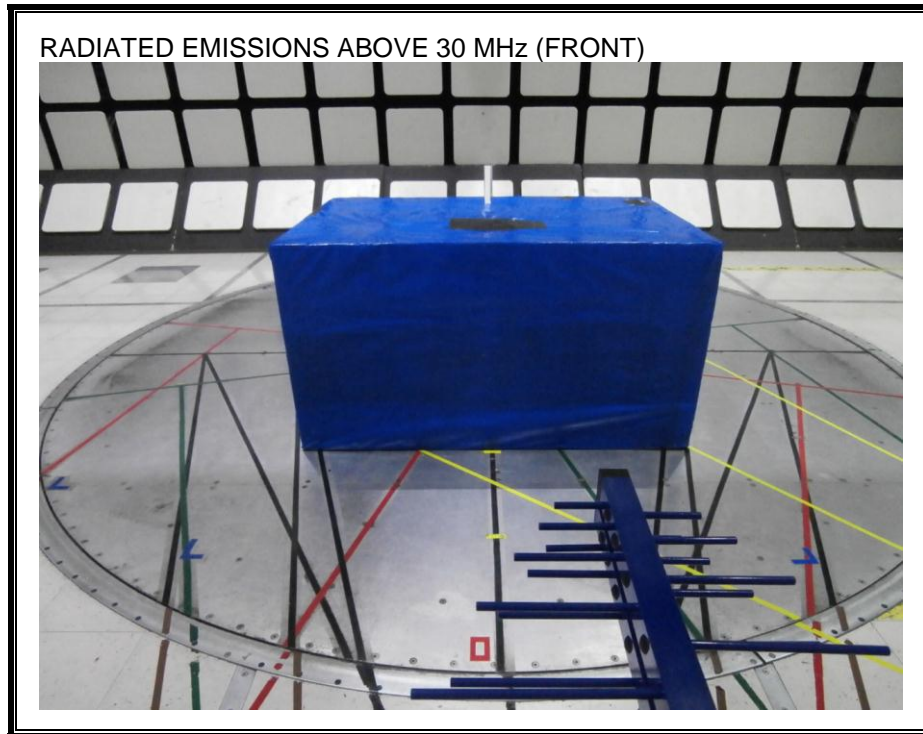

10. SETUP PHOTOS

ANTENNA PORT

RADIATED EMISSION FOR PORTABLE CONFIGURATION – X ORIENTATION

RADIATED EMISSION FOR PORTABLE CONFIGURATION – Y ORIENTATION

RADIATED EMISSION FOR PORTABLE CONFIGURATION – Z ORIENTATION

RADIATED EMISSION ABOVE 30 MHz

RADIATED EMISSION ABOVE 1GHz

END OF REPORT