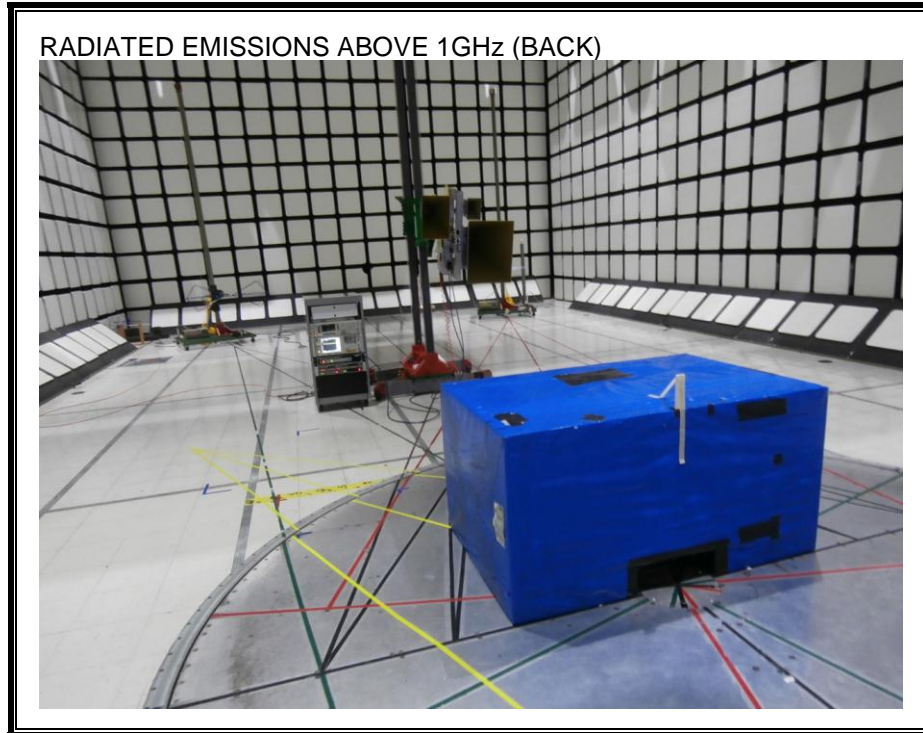

10. SETUP PHOTOS

ANTENNA PORT

RADIATED EMISSION FOR PORTABLE CONFIGURATION – X ORIENTATION

RADIATED EMISSION FOR PORTABLE CONFIGURATION – Y ORIENTATION

RADIATED EMISSION FOR PORTABLE CONFIGURATION – Z ORIENTATION

RADIATED EMISSION ABOVE 30 MHz

RADIATED EMISSION ABOVE 1GHz

END OF REPORT