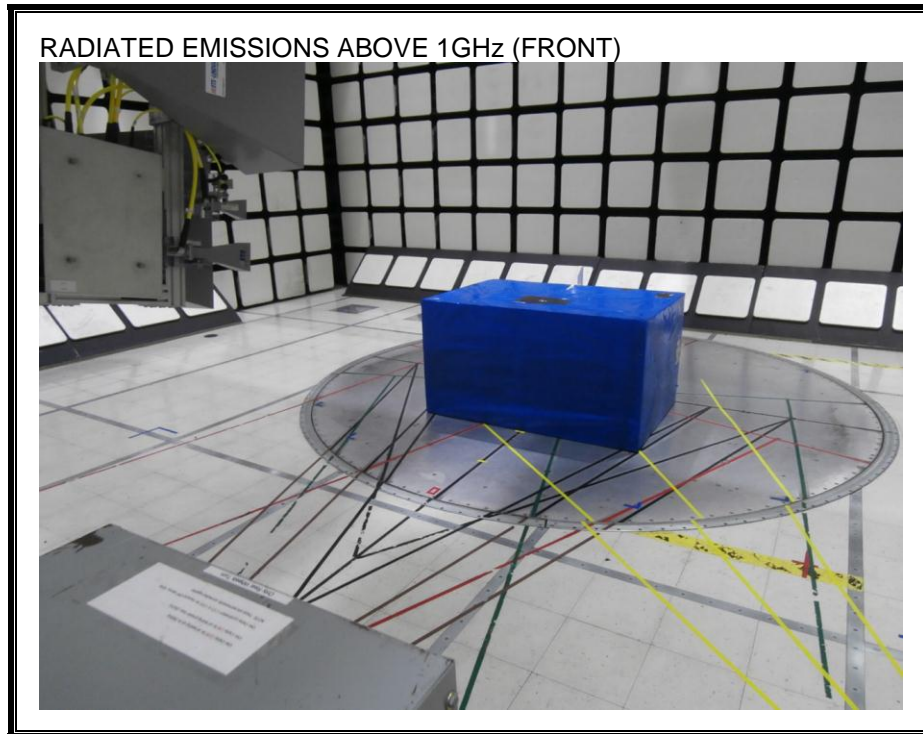

10. SETUP PHOTOS

ANTENNA PORT

RADIATED EMISSION FOR PORTABLE CONFIGURATION – X ORIENTATION

RADIATED EMISSION FOR PORTABLE CONFIGURATION – Y ORIENTATION

RADIATED EMISSION FOR PORTABLE CONFIGURATION – Z ORIENTATION

RADIATED EMISSION ABOVE 30 MHz

RADIATED EMISSION ABOVE 1GHz

END OF REPORT