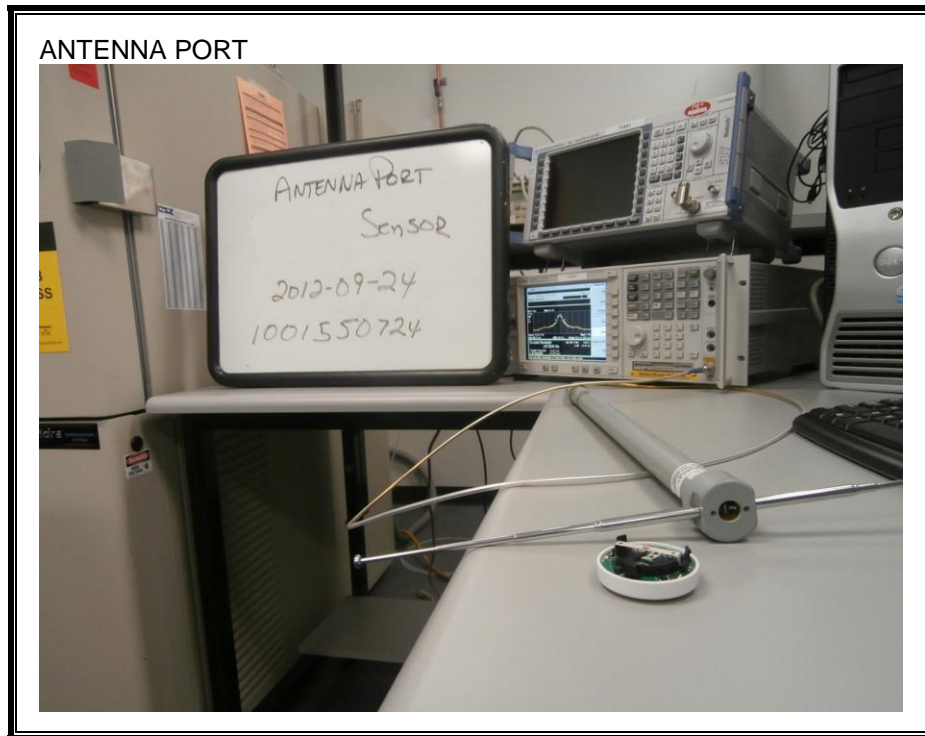

1. SETUP PHOTOS

ANTENNA PORT

RADIATED EMISSION FOR PORTABLE CONFIGURATION – X ORIENTATION

RADIATED EMISSION FOR PORTABLE CONFIGURATION – Y ORIENTATION

RADIATED EMISSION FOR PORTABLE CONFIGURATION – Y
ORIENTATION

RADIATED EMISSION ABOVE 30 MHz

RADIATED EMISSIONS ABOVE 30 MHz

END OF REPORT