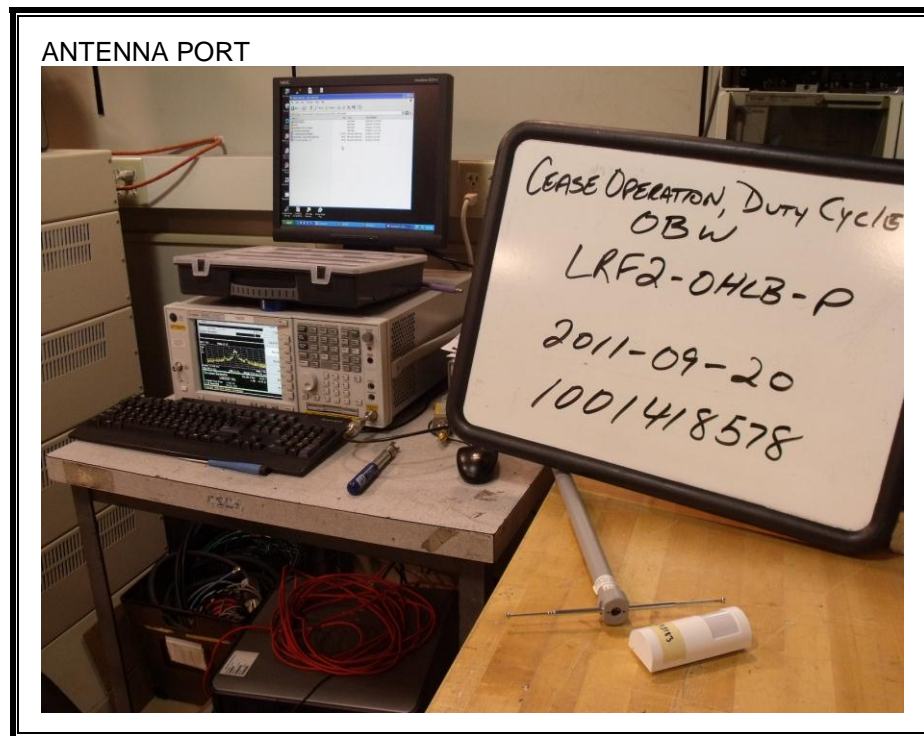

1. SETUP PHOTOS

ANTENNA PORT

RADIATED EMISSION ABOVE 30 MHz

RADIATED EMISSIONS ABOVE 30 MHz (FRONT)

RADIATED EMISSIONS ABOVE 30 MHz (BACK)

END OF REPORT