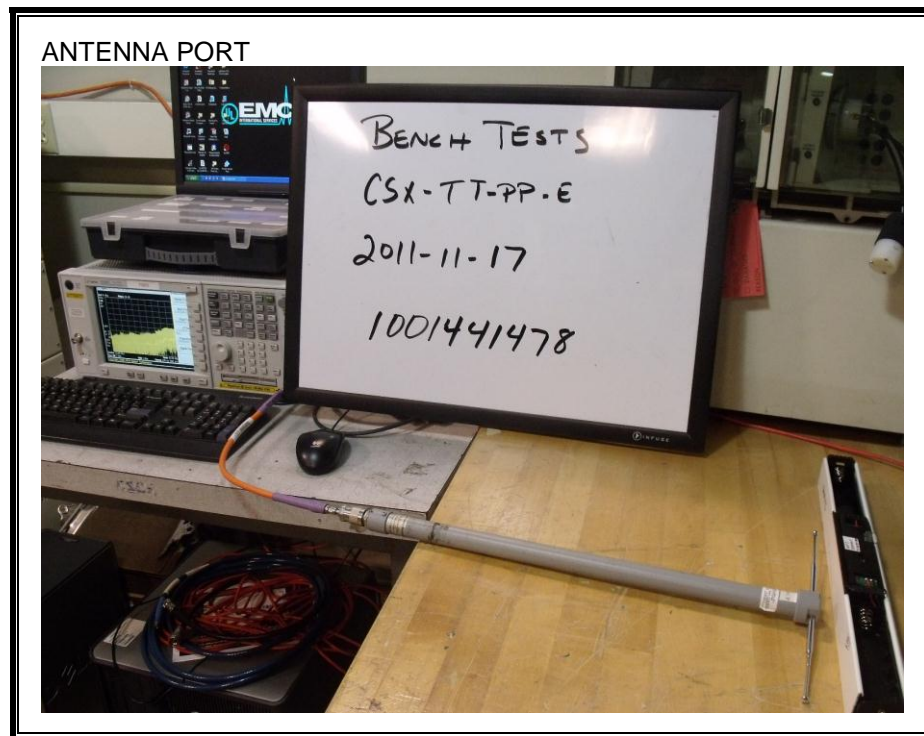

1. SETUP PHOTOS

ANTENNA PORT

RADIATED EMISSION ABOVE 30 MHz

RADIATED EMISSIONS ABOVE 30 MHz (FRONT)

RADIATED EMISSIONS ABOVE 30 MHz (BACK)

AC MAINS LINE CONDUCTED EMISSION

LINE CONDUCTED EMISSION (FRONT)

LINE CONDUCTED EMISSION (BACK)