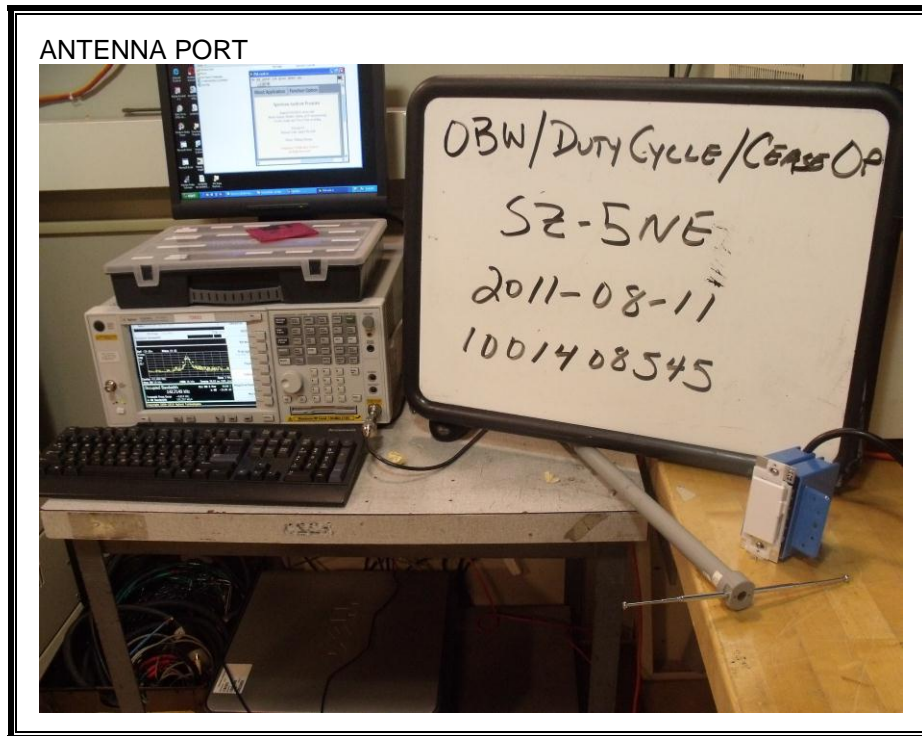

1. SETUP PHOTOS

ANTENNA PORT

RADIATED EMISSION ABOVE 30 MHz

RADIATED EMISSIONS ABOVE 30 MHz (FRONT)

RADIATED EMISSIONS ABOVE 30 MHz (BACK)

AC MAINS LINE CONDUCTED EMISSION

LINE CONDUCTED EMISSION (FRONT)

LINE CONDUCTED EMISSION (BACK)