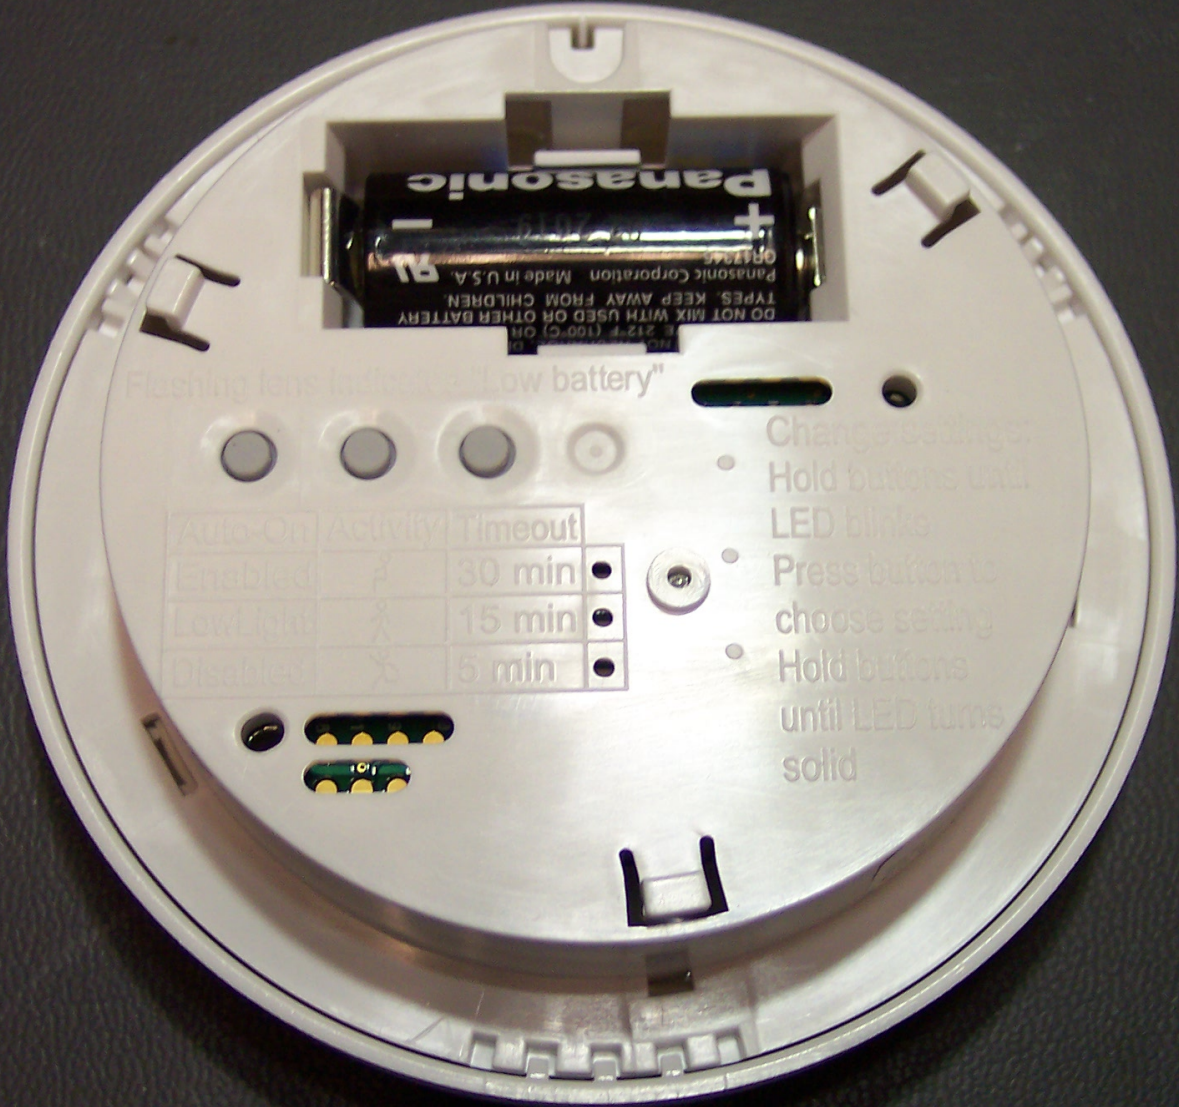

LUTRON

Test

Flashing lens indicator "Low battery"

Auto-On	Activity	Timeout	
Enabled	✓	30 min	•
Low Light	⚡	15 min	•
Disabled	✗	5 min	•

Change settings:
• Hold buttons until LED blinks
• Press button to choose setting
• Hold buttons until LED turns solid