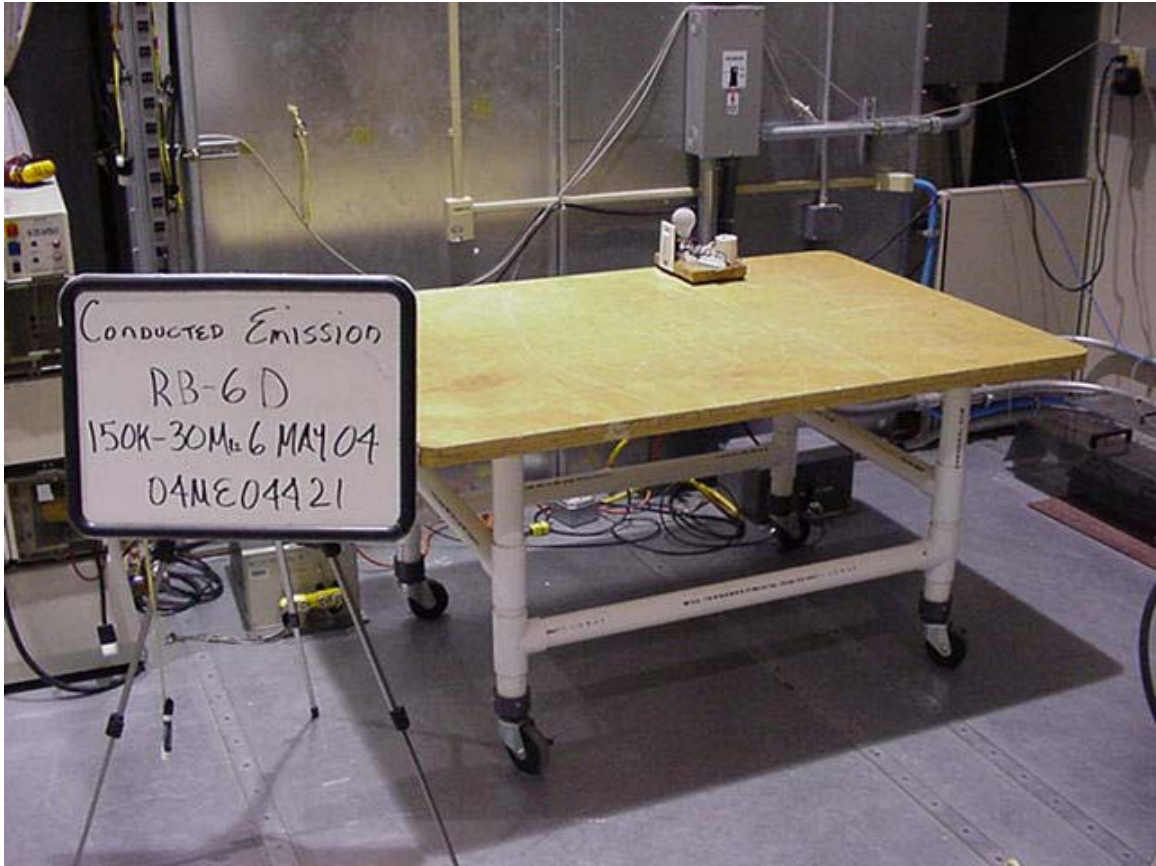

Radiated Emission Test Set-Up Front – 30-1000MHz

Radiated Emission Test Set-Up Rear – 30-1000MHz

Radiated Emission Test Set-Up Front – 1-5GHz

Radiated Emission Test Set-Up Rear – 1-5GHz

Conducted Emissions Test Set-Up