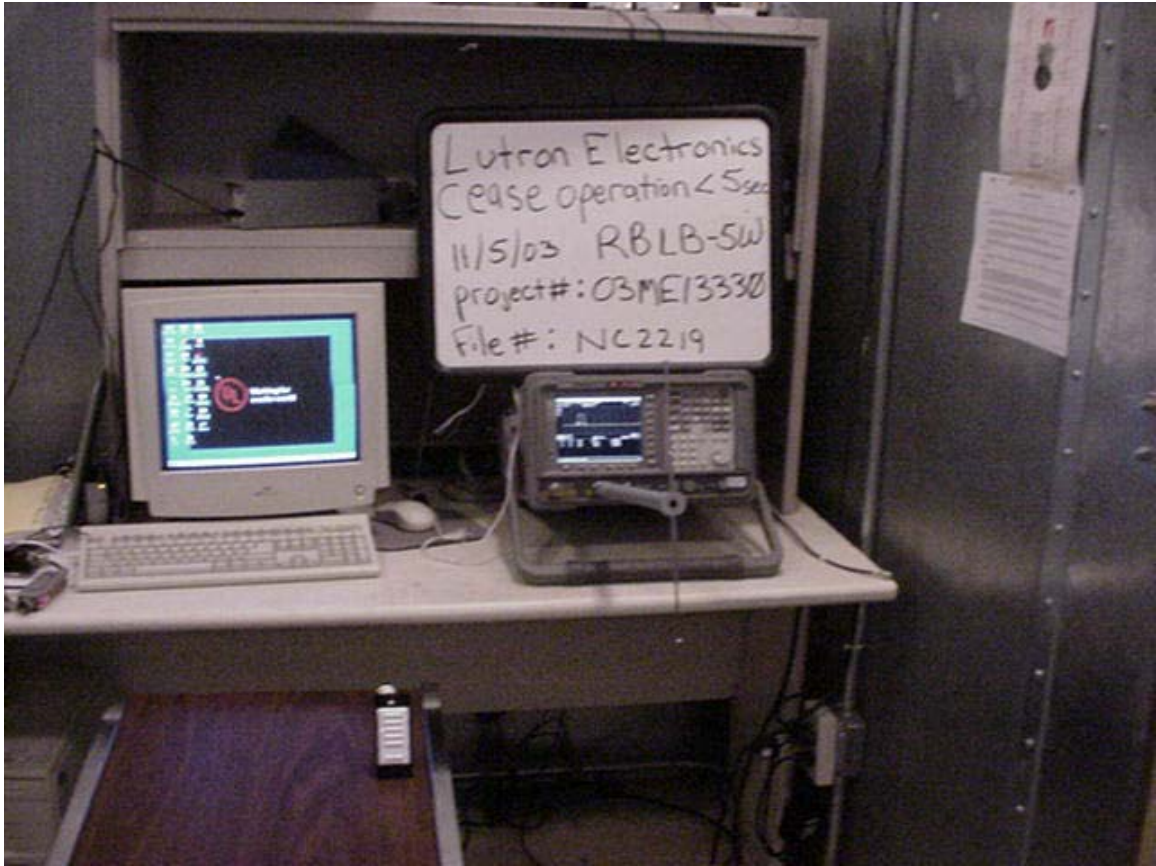

Conducted Emission Test Set-Up

Cease Operation in Less Than 5 seconds Test Set-Up

Radiated Emission Test Set-Up 30-200 MHz Front View

Radiated Emission Test Set-Up 200 to 1000 MHz Rear View

Radiated Emission Test Set-Up 1-5GHz Rear View

Occupied Bandwidth Test Set-up