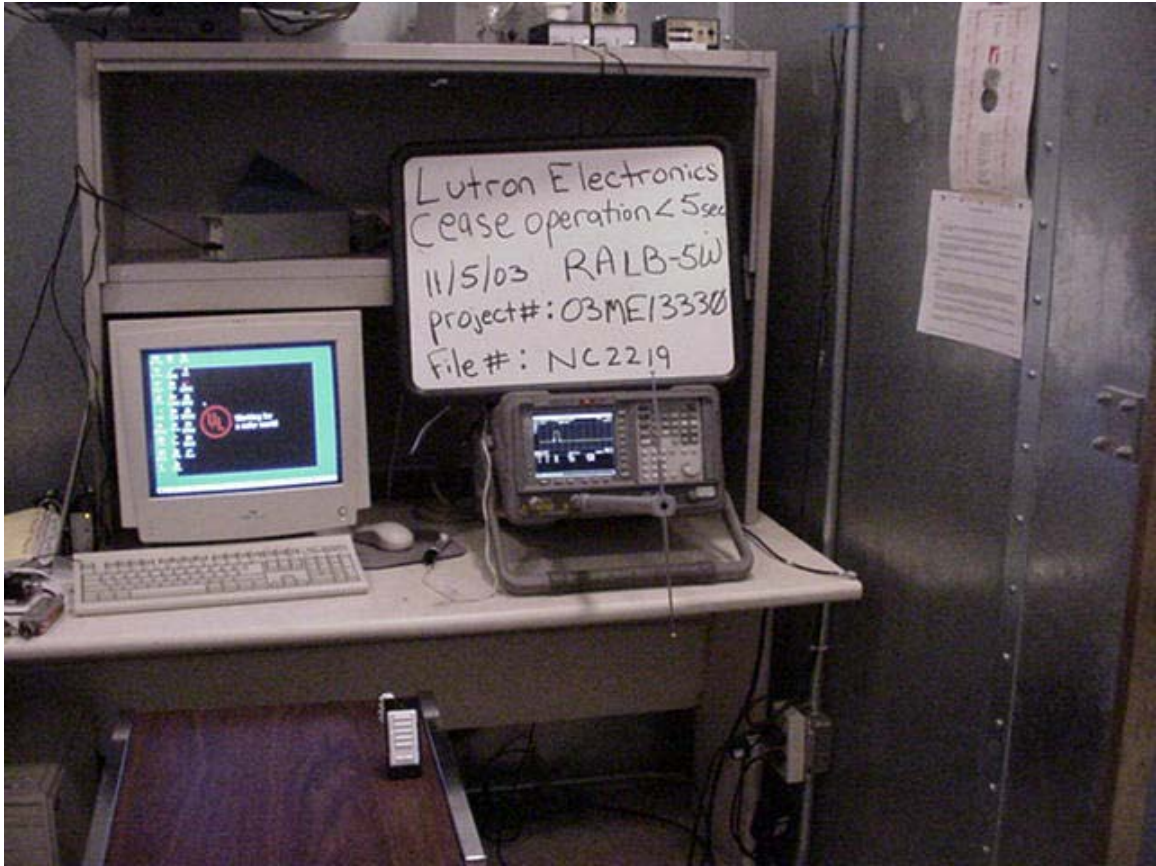

Conducted Emission Test Set-Up

Cease Operation in Less Than 5 seconds Test Set-Up

Radiated Emission Test Set-Up 30-200 MHz Rear View

Radiated Emission Test Set-Up 200 to 1000 MHz Front View

Radiated Emission Test Set-Up 1-5GHz Rear View

Occupied Bandwidth Test Set-up