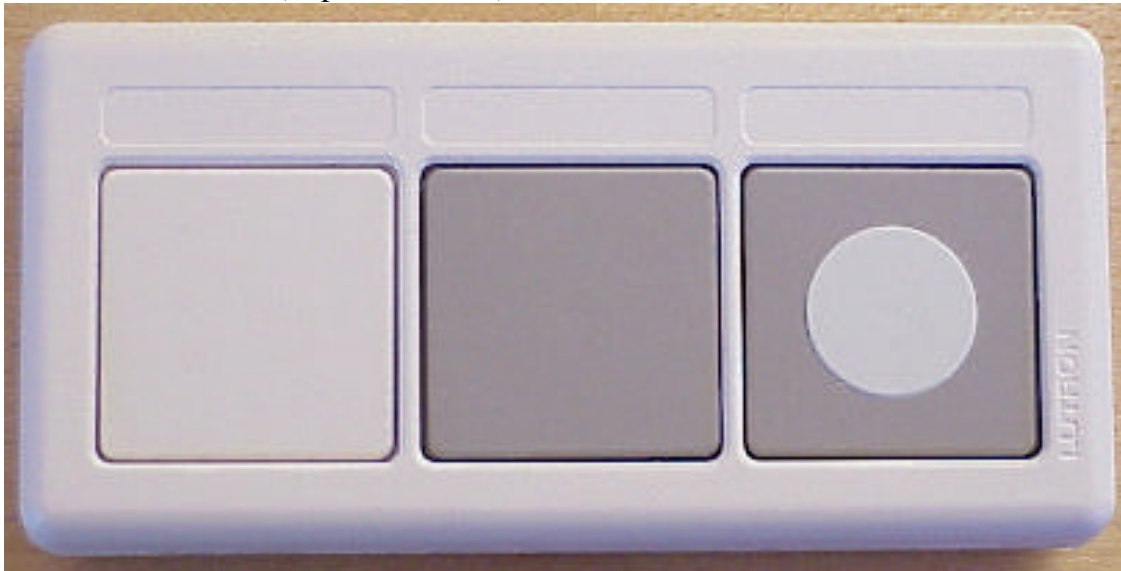

Lutron – RadioRA Car Visor Transmitter Internal and External Photos

Internal PCB Photo (Button Side)

(Not real size)

Internal PCB (Battery Side)

(Not real size)

External Transmitter (Top Button Side)

(Not real size)

External Transmitter (Bottom Side)

(Not real size)

External Transmitter – Zoom in on Labels

(Not real size)

(Not real size)