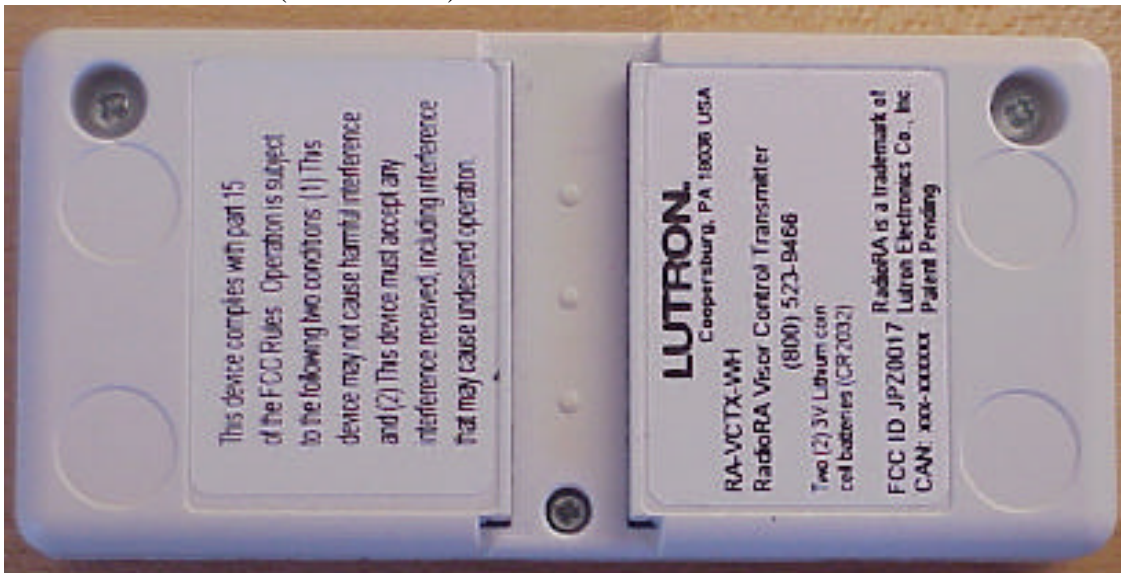

Lutron – RadioRA Car Visor Transmitter Internal and External Photos

Internal PCB Photo (Button Side)

(Not real size)

Internal PCB (Battery Side)

(Not real size)

External Transmitter (Top Button Side)

(Not real size)

External Transmitter (Bottom Side)

(Not real size)

External Transmitter – Zoom in on Labels

(Not real size)

(Not real size)