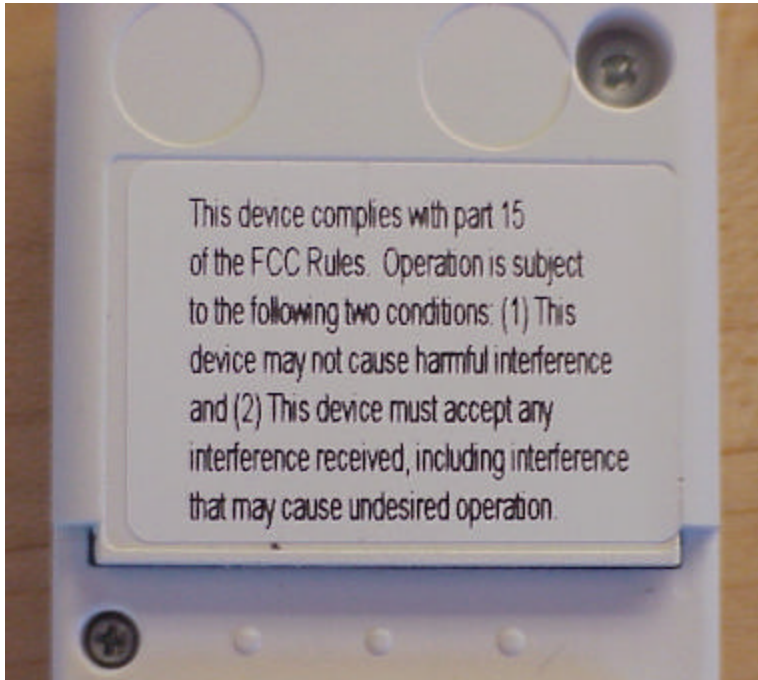

Lutron – RadioRA Car Visor Transmitter Internal and External Photos

Internal PCB Photo (Button Side)

(Not real size)

Internal PCB (Battery Side)

(Not real size)

External Transmitter (Top Button Side)

(Not real size)

External Transmitter (Bottom Side)

(Not real size)

External Transmitter – Zoom in on Labels

(Not real size)

(Not real size)