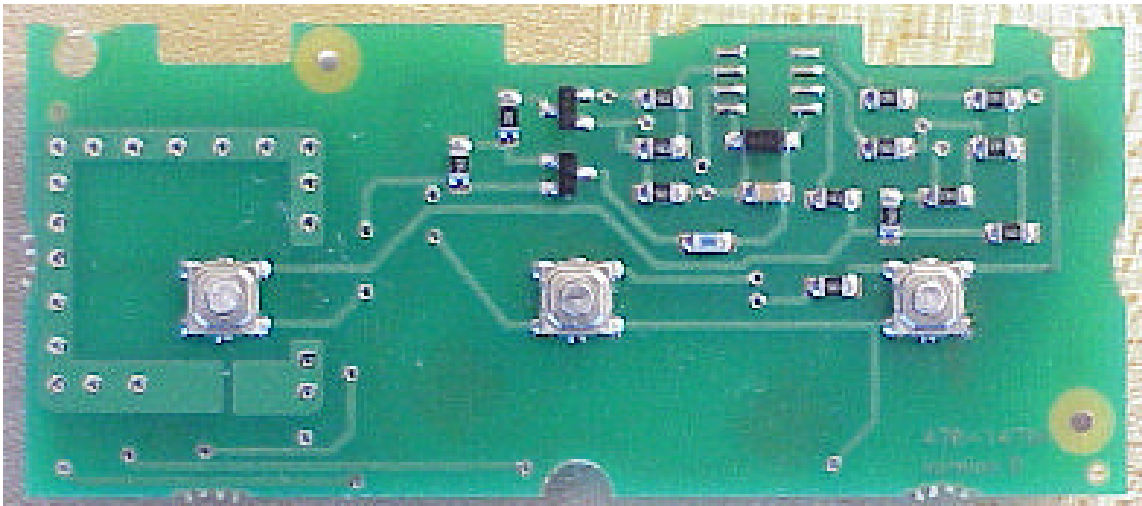

Lutron – RadioRA Car Visor Transmitter Internal and External Photos

Internal PCB Photo (Button Side)

(Not real size)

Internal PCB (Battery Side)

(Not real size)

External Transmitter (Top Button Side)

(Not real size)

External Transmitter (Bottom Side)

(Not real size)

External Transmitter – Zoom in on Labels

(Not real size)

(Not real size)