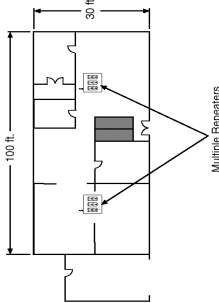

User's Manual (instruction sheet)

System Layout

Each Repeater will cover approximately a 2000 square foot area.

This diagram shows a 3000 square foot home requiring two Repeaters.

All system controls must be within a 30 foot distance, in any direction, of a Repeater. Each repeater must be within 60 feet of another Repeater.