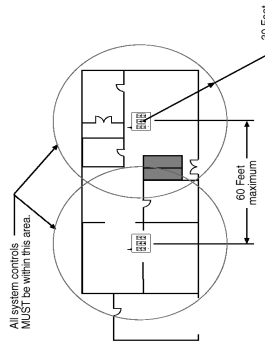

User's Manual (instruction sheet)

System Layout

Each Repeater will cover approximately a 2000 square foot area.

This diagram shows a 3000 square foot home requiring two Repeaters.

All system controls must be within a 30 foot distance, in any direction, of a Repeater. Each repeater must be within 60 feet of another Repeater.

Note: The Repeater's range is 30 feet in all directions.

Repeater Installation

✓ Check off Steps as completed.

Step 1 Find a suitable location for the Repeater. Choose a discreet location that is centrally located to all system controls. The Repeater must be located within 30 feet of all system controls or within 60 feet of a previously installed Repeater.