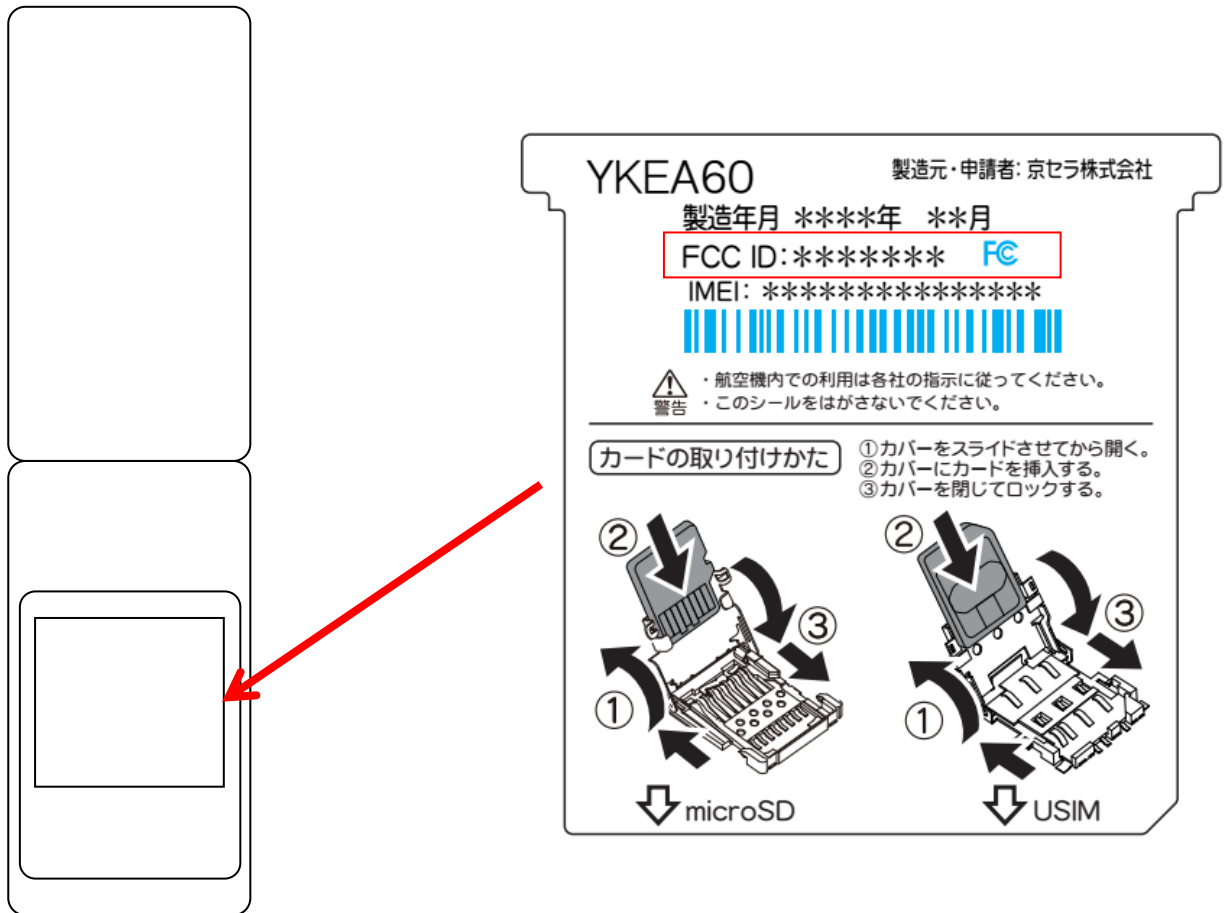

YKEA60

< Spec >

FCC ID : JOYYKEA60

< Location >

Backside of EUT

+ —

< Note >

The battery pack is not installed inside at the time of shipment and sale.