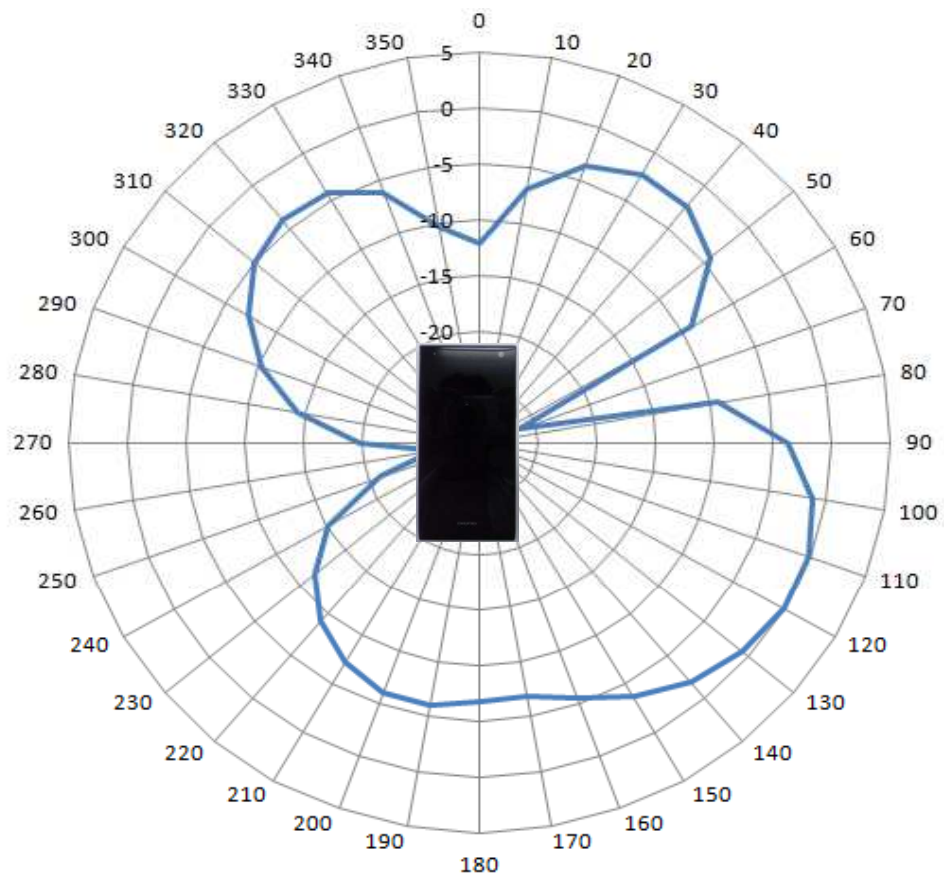

# Antenna Distance

Main ANT  
UMTS B1  
Peak 0 [dBi]

Main ANT  
UMTS B8 / EGSM  
Peak 0 [dBi]

Main ANT  
GSM 1800  
Peak 0 [dBi]

Main ANT  
GSM 1900  
Peak 0 [dBi]

BT / WLAN 2.4G ANT  
Bluetooth / WLAN 2.4G  
Peak 0 [dBi]

WLAN 5G ANT

WLAN 5G W52 / W53

Peak 0 [dBi]

WLAN 5G ANT

WLAN 5G W56

Peak 0 [dBi]