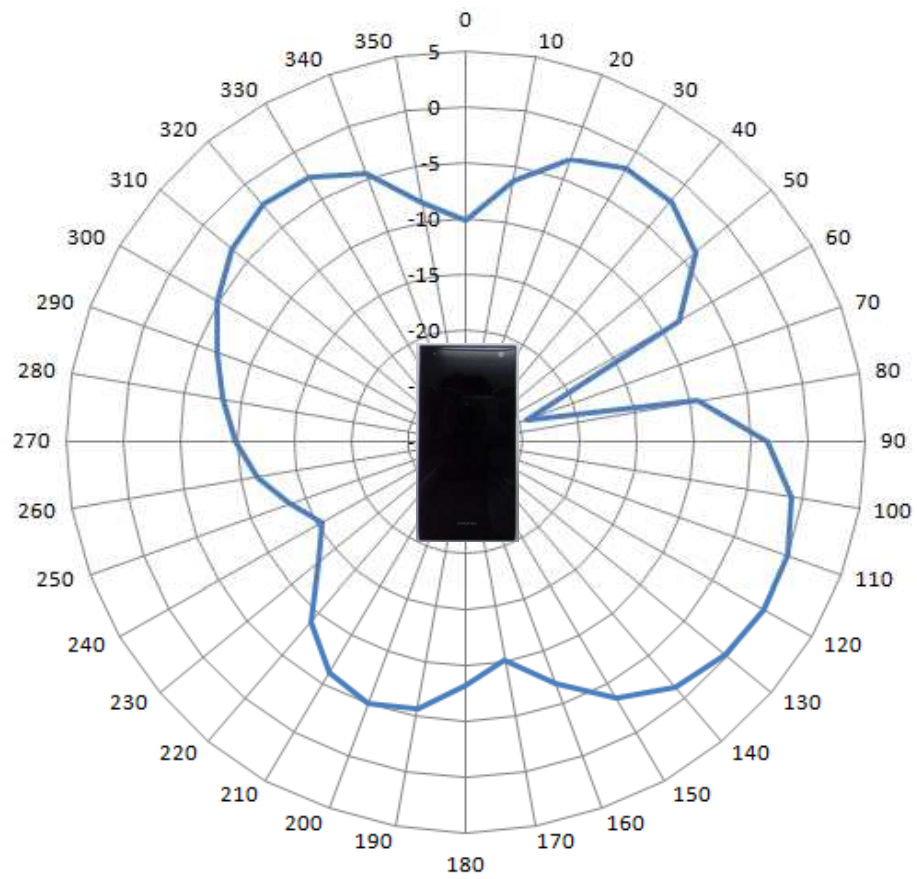

# Antenna Distance

Main ANT  
UMTS B1  
Peak 0 [dBi]

Main ANT  
UMTS B8 / EGSM  
Peak 0 [dBi]

Main ANT  
GSM 1800  
Peak 0 [dBi]

Main ANT  
GSM 1900  
Peak 0 [dBi]

BT / WLAN 2.4G ANT  
Bluetooth / WLAN 2.4G  
Peak 0 [dBi]