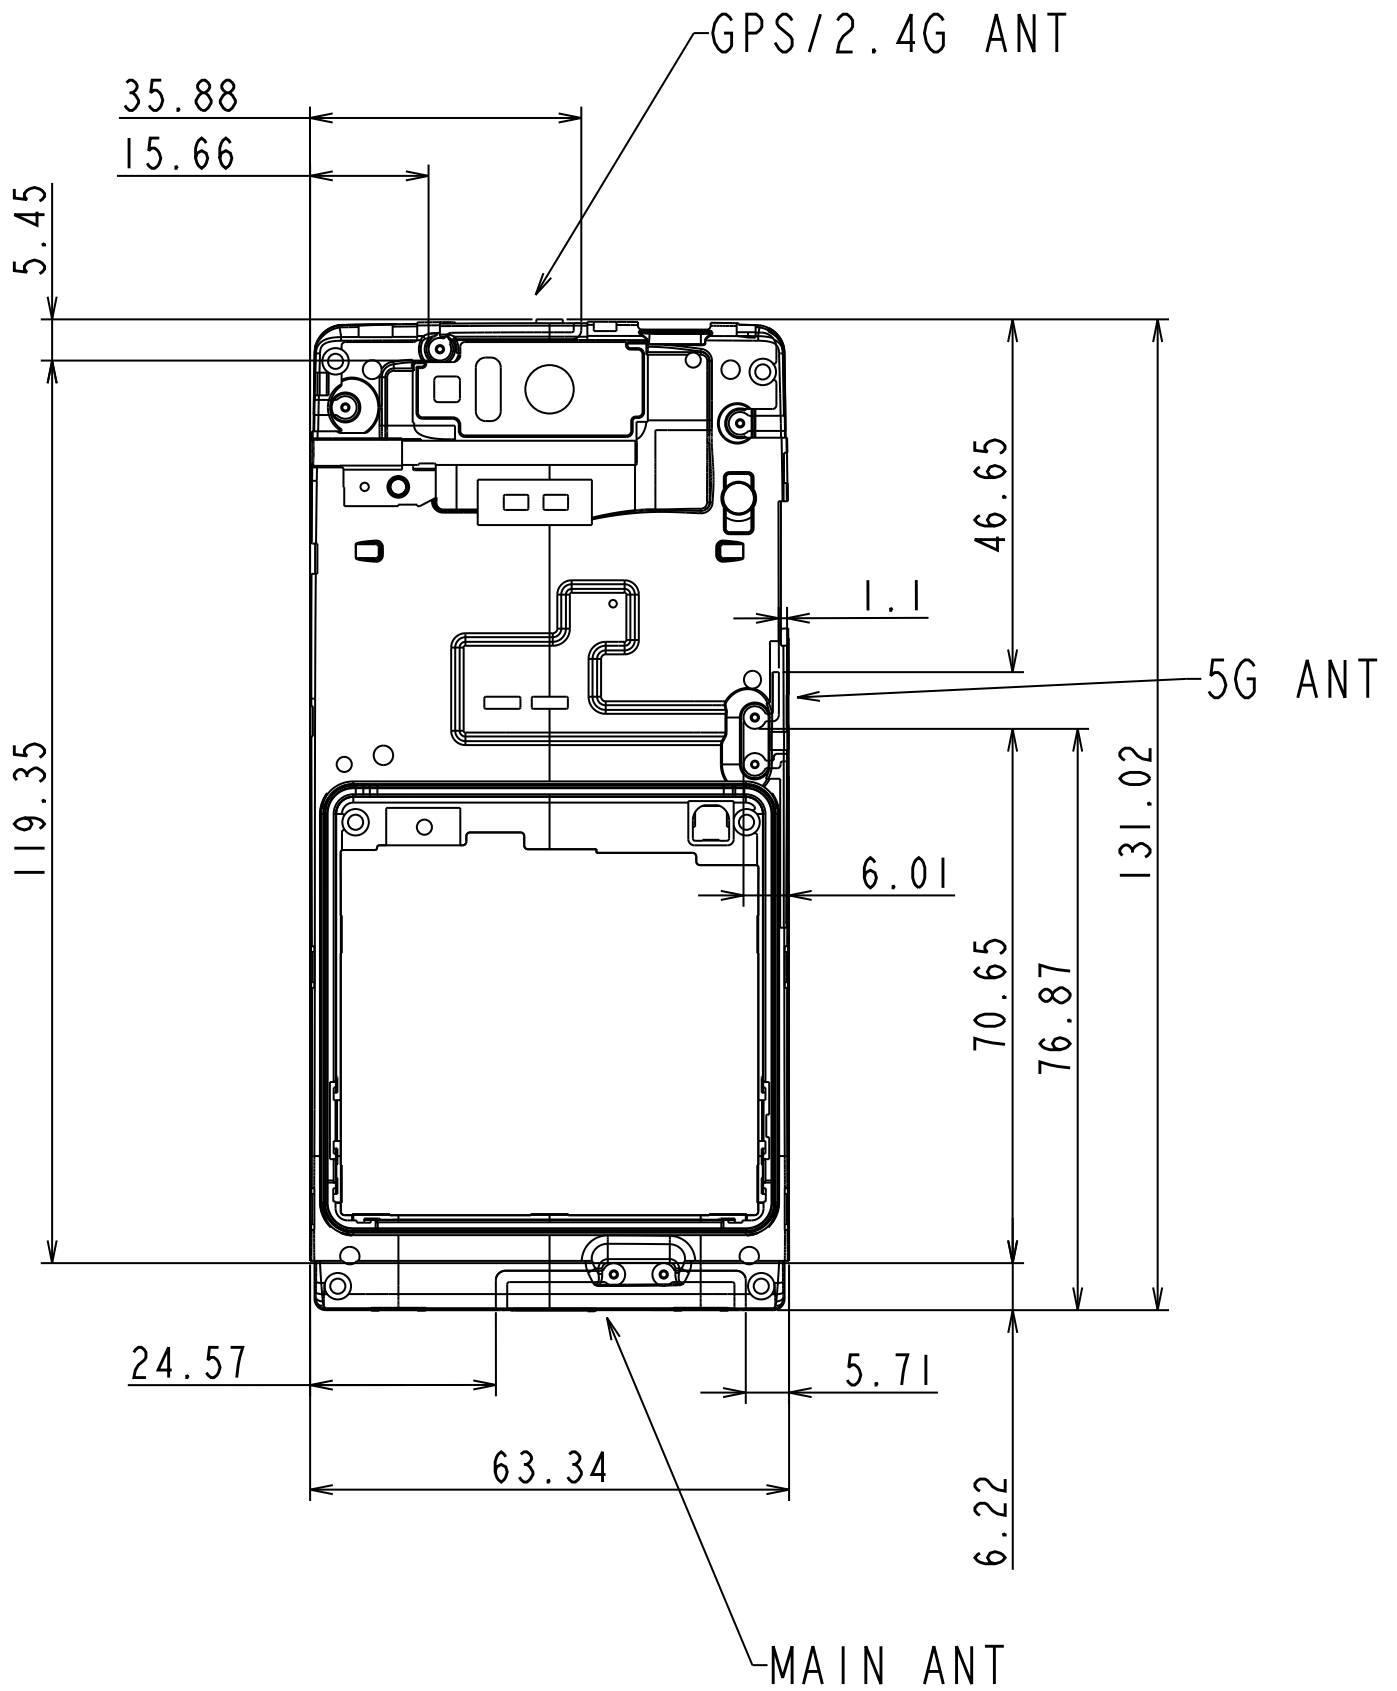

# Antenna Distance

Main ANT  
UMTS B1  
Peak 0 [dBi]

Main ANT  
UMTS B8 / EGSM  
Peak 0 [dBi]

Main ANT  
GSM 1800  
Peak 0 [dBi]

Main ANT  
GSM 1900  
Peak 0 [dBi]

BT / WLAN 2.4G ANT  
Bluetooth / WLAN 2.4G  
Peak 0 [dBi]