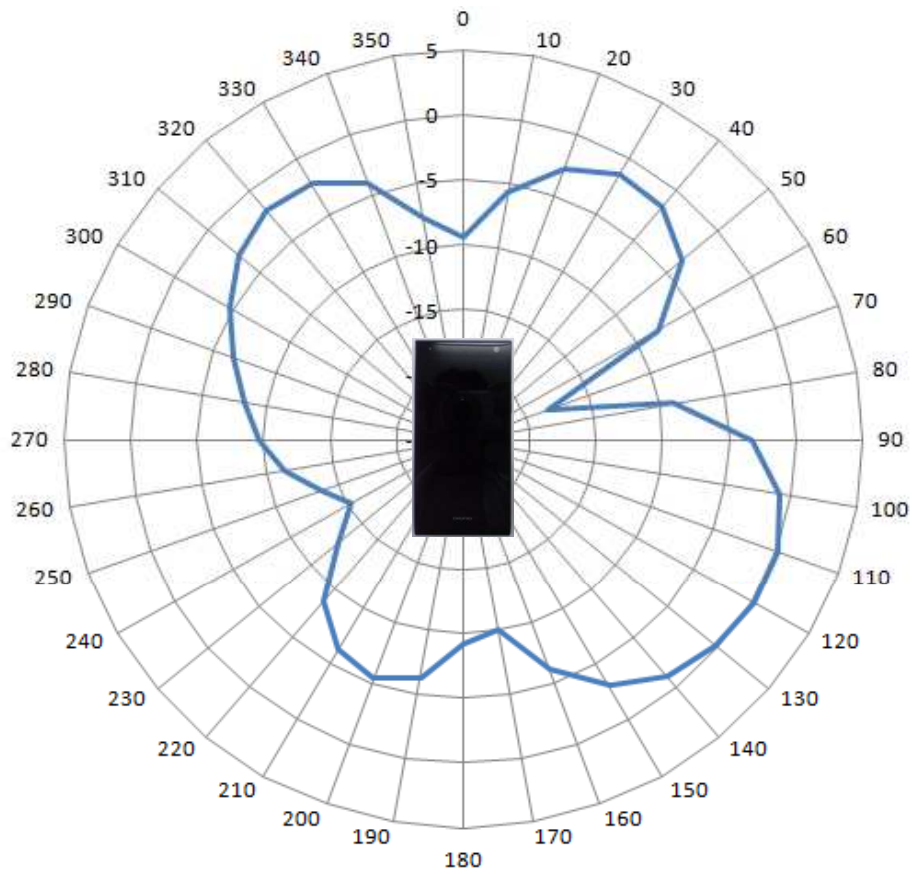

# Antenna Distance

Main ANT  
UMTS B1  
Peak 0 [dBi]

Main ANT  
UMTS B8 / EGSM  
Peak 0 [dBi]

Main ANT  
GSM 1800  
Peak 0 [dBi]

Main ANT  
GSM 1900  
Peak 0 [dBi]

BT / WLAN 2.4G ANT  
Bluetooth / WLAN 2.4G  
Peak 0 [dBi]