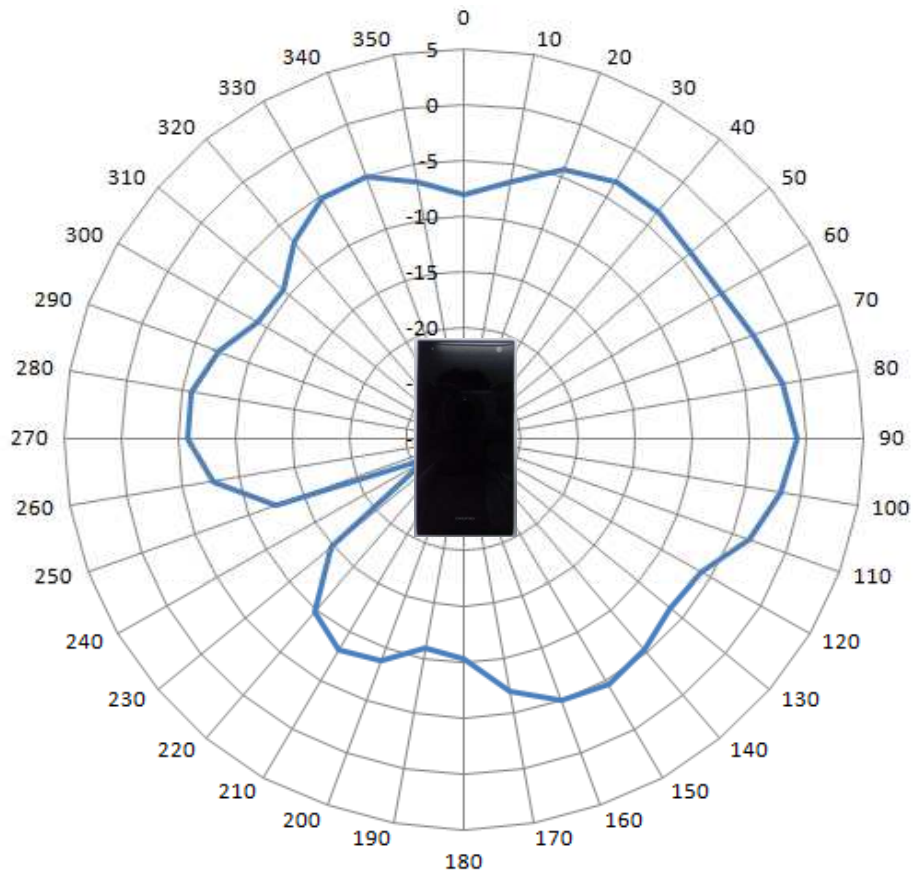

# Antenna Distance

Main ANT  
UMTS B1  
Peak 0 [dBi]

Main ANT  
UMTS B8 / EGSM  
Peak 0 [dBi]

Main ANT  
GSM 1800  
Peak 0 [dBi]

Main ANT  
GSM 1900  
Peak 0 [dBi]

BT / WLAN 2.4G ANT  
Bluetooth / WLAN 2.4G  
Peak 0 [dBi]