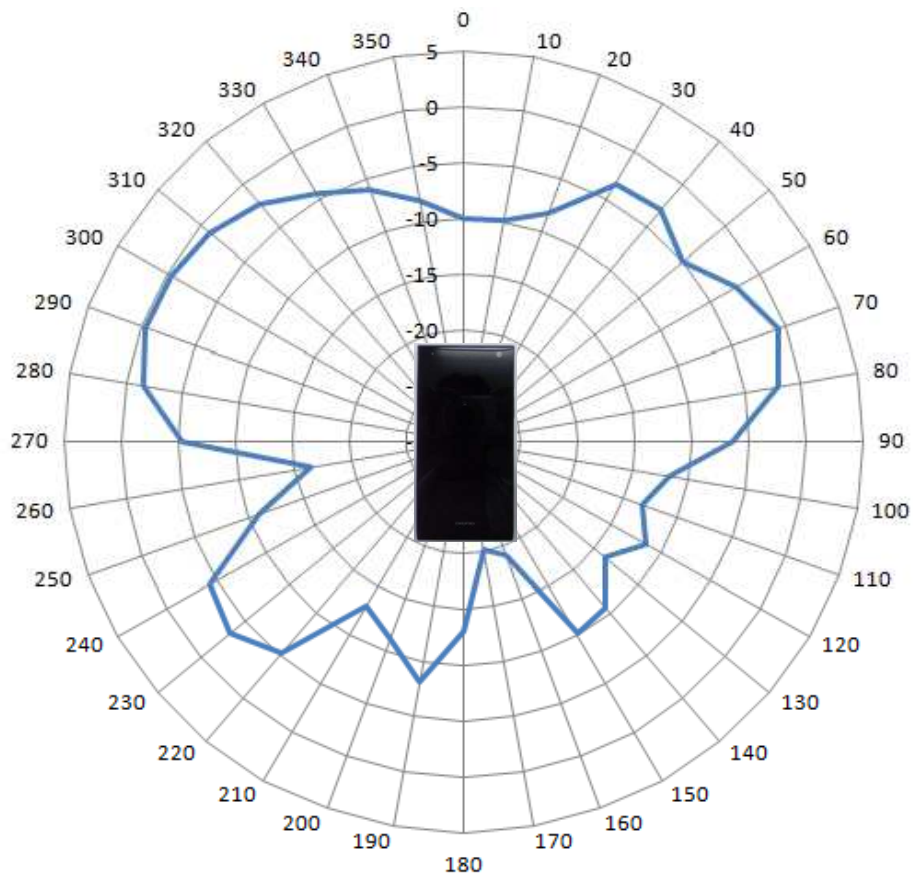

WLAN 5G ANT

WLAN 5G W52 / W53

Peak 0 [dBi]