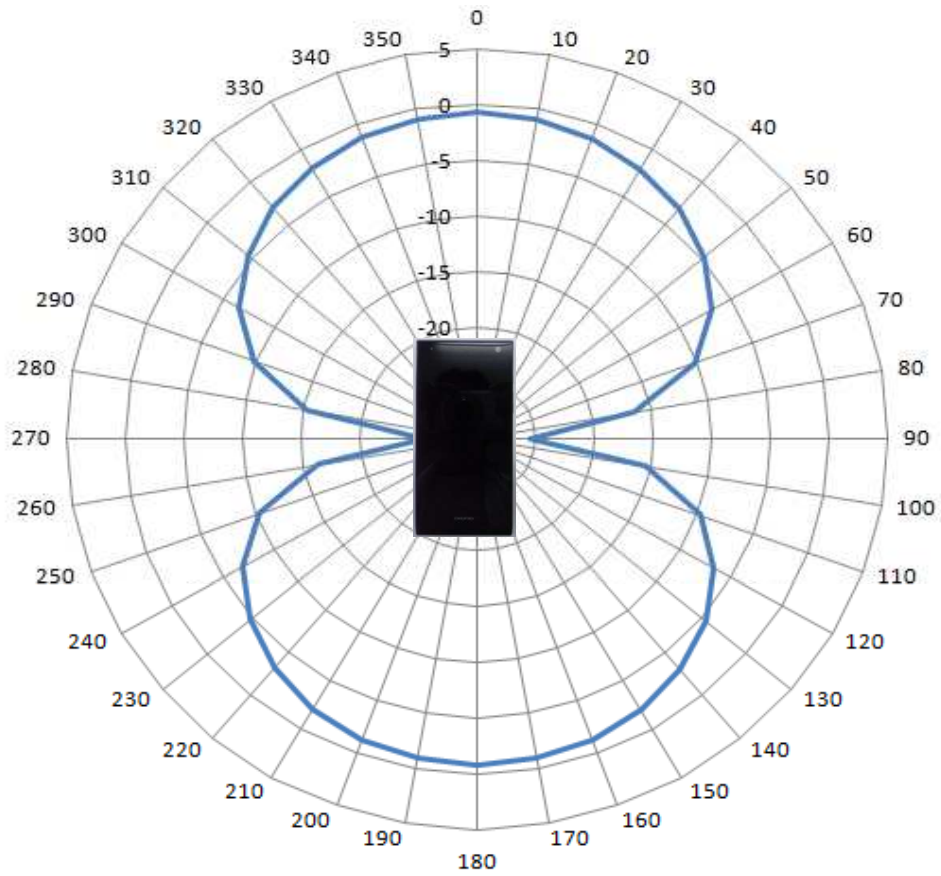

# Antenna Distance

Main ANT  
UMTS B1  
Peak 0 [dBi]

Main ANT  
UMTS B8 / EGSM  
Peak 0 [dBi]

Main ANT  
GSM 1800  
Peak 0 [dBi]

Main ANT  
GSM 1900  
Peak 0 [dBi]

BT / WLAN 2.4G ANT  
Bluetooth / WLAN 2.4G  
Peak 0 [dBi]