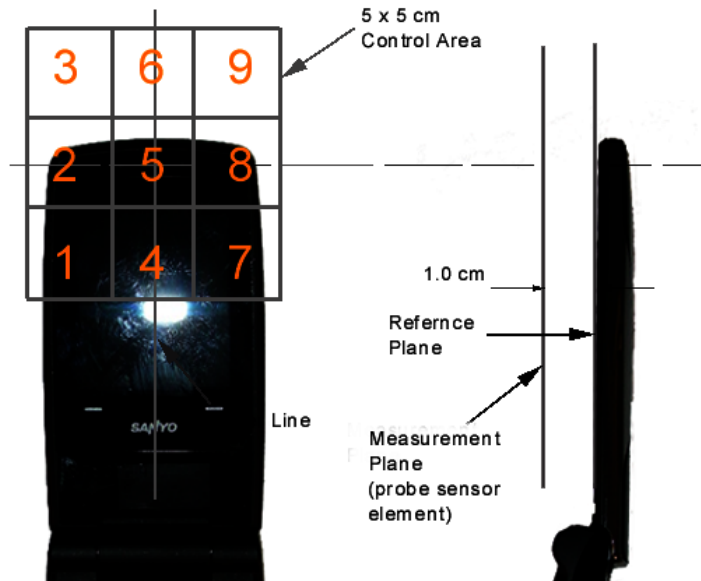

Figure 17-1
Ear Reference Point HAC Phantom Alignment

Figure 17-2
HAC Phantom Plane Alignment

FCC ID: JOYSCP-6750		HAC (RF EMISSIONS) TEST REPORT		Reviewed by: Quality Manager
HAC Filename: 0802150189.JOY	Test Dates: February 19 - 21, 2008	EUT Type: Cellular/PCS CDMA Phone with Bluetooth and EvDO		Page 69 of 70

Figure 17-3
5x5 Scan grid above WD

Figure 17-4
E-Field WD Scan overlay

Figure 17-5
H-Field WD Scan overlay

FCC ID: JOYSCP-6750	 PCTEST ENGINEERING LABORATORY, INC.	HAC (RF EMISSIONS) TEST REPORT	 KYOCERA	Reviewed by: Quality Manager
HAC Filename: 0802150189.JOY	Test Dates: February 19 - 21, 2008	EUT Type: Cellular/PCS CDMA Phone with Bluetooth and EvDO		Page 70 of 70