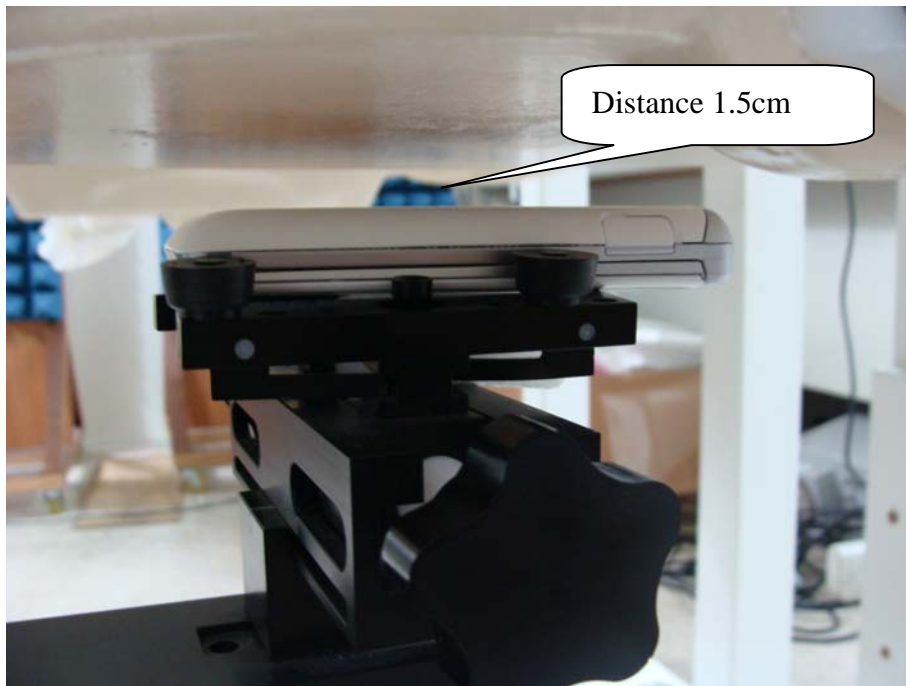

Appendix C. Test Setup Photographs & EUT Photographs
Test Setup Photographs

Right Head (EUT Cheek)

Left Head (EUT Cheek)

Right Head (EUT Tilted)

Left Head (EUT Tilted)

EUT Back

EUT Front

Depth of the liquid in the phantom-Zoom In

Note: The positions used in the measurements were according to IEEE 1528-2003.

EUT Photographs