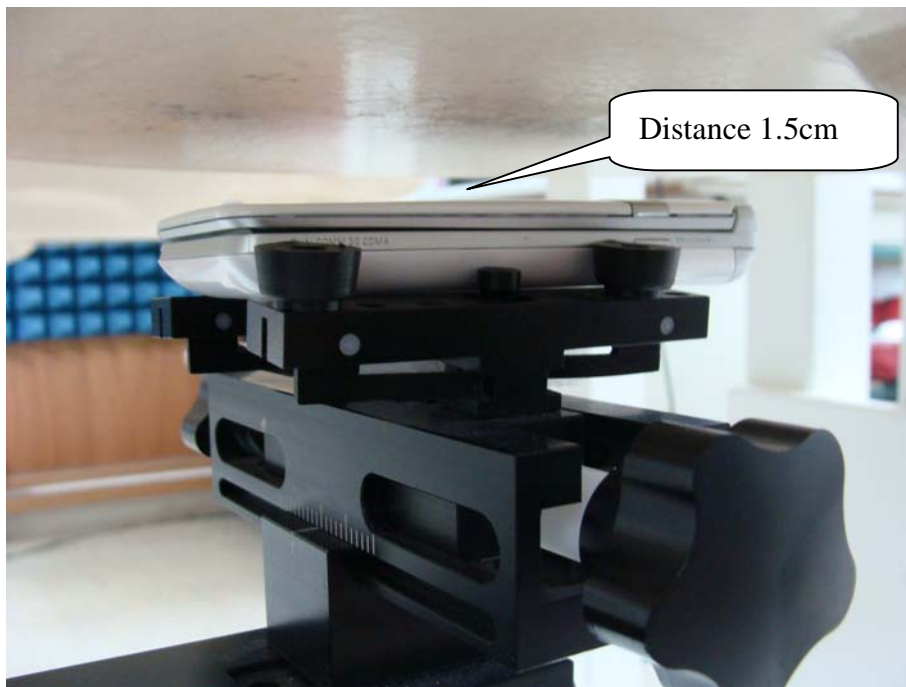

Appendix C. Test Setup Photographs & EUT Photographs
Test Setup Photographs

Right Head (EUT Cheek)

Left Head (EUT Cheek)

Right Head (EUT Tilted)

Left Head (EUT Tilted)

EUT Back

EUT Front

Depth of the liquid in the phantom-Zoom In

Note: The positions used in the measurements were according to IEEE 1528-2003.

EUT Photographs