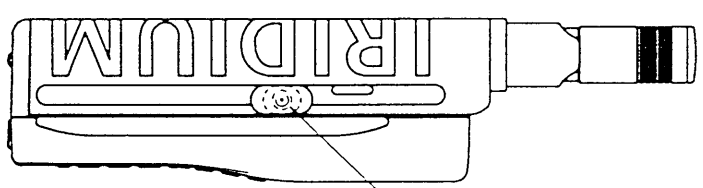

Single Mode IRIDIUM Handset
SS-66K External View

(Current Model)

1	Antenna
2	Incoming call LED
3	Recharge LED
4	Speaker
5	LCD panel
6	Soft 1 key
7	Soft 2 key
8	Up key
9	Confirm key
10	Start/Redial key
11	Power/End key
12	Down key
13	Dial key
14	Memo key
15	Clear Number key
16	Microphone
17	Ringer speaker
18	10 terminals
19	Main board
20	RF board
21	Battery pack
22	Equipment label
23	SIM card holder
24	BATT. Terminals
25	Special screw A (M2x3)
26	Special screw B (M2x10)
27	Special screw C (M2x2.2)
28	Special screw D (M2x4)

UNIT: mm
WEIGHT: Appr. 390g
(including the battery)
VOLUME: Appr. 443cc

PARTIAL		DATE		BY	
ABS	98.05.20	98.05.17	98.05.12	98.05.12	98.05.12
DATE	98.05.17	98.05.12	98.05.12	98.05.12	98.05.12
DATE	98.05.12	98.05.12	98.05.12	98.05.12	98.05.12
DATE	98.05.12	98.05.12	98.05.12	98.05.12	98.05.12
DATE	98.05.12	98.05.12	98.05.12	98.05.12	98.05.12
DATE	98.05.12	98.05.12	98.05.12	98.05.12	98.05.12
DATE	98.05.12	98.05.12	98.05.12	98.05.12	98.05.12
DATE	98.05.12	98.05.12	98.05.12	98.05.12	98.05.12
DATE	98.05.12	98.05.12	98.05.12	98.05.12	98.05.12