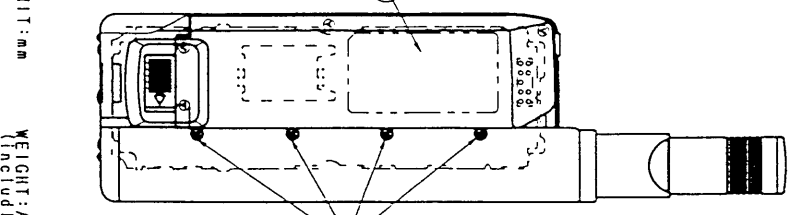

Single Mode IRIDIUM Handset
SS-66K External View

(Current Model)

1	Antenna
2	Incoming call LED
3	Recharge LED
4	Speaker
5	LCD panel
6	Soft 1 key
7	Soft 2 key
8	Up key
9	Confirm key
10	Start/Redial key
11	Power/End key
12	Down key
13	Dial key
14	Memo key
15	Clear Number key
16	Microphone
17	Ringer speaker
18	10 terminals
19	Main board
20	RF board
21	Battery pack
22	Equipment label
23	SIM card holder
24	BATT. Terminals
25	Special screw A (M2x3)
26	Special screw B (M2x10)
27	Special screw C (M2x2.2)
28	Special screw D (M2x4)

UNIT: mm

DATE	REV	BY	CHK	DATE	REV	BY	CHK
MM	MM	MM	MM	MM	MM	MM	MM
3RD	3RD	3RD	3RD	3RD	3RD	3RD	3RD
External View							

Single Mode IRIDIUM Handset SS-66K External View

(Modified Model)

- 1 Antenna
- 2 Incoming call indicator
- 3 Charging LED indicator
- 4 Earpiece speaker
- 5 LCD panel
- 6 Soft key 1
- 7 Soft key 2
- 8 Up key
- 9 Selector key
- 10 Speak/Redial key
- 11 Power/Hand-up key
- 12 Down key
- 13 Dial key
- 14 Memo key
- 15 Clear/Manner key
- 16 Microphone
- 17 Ringer speaker
- 18 IO terminals/charging socket
- 19 Main board
- 20 RF board
- 21 Battery
- 22 Equipment label
- 23 SIM card holder
- 24 Battery terminals
- 25 Special screw A (M2x3)
- 26 Special screw B (M2x10)
- 27 Special screw C (M2x2.2)
- 28 Special screw D (M2x4)
- 29 IMEI/SER. No. label
- 30 External Ant Jack and Cover

UNIT: mm
WEIGHT: Appr. 390g
(including the battery)
VOLUME: Appr. 443cc

PARTIAL		DATE		BY	
ABS	98.05.20	98.05.17	98.05.12	98.05.12	98.05.12
DATE	98.05.17	98.05.12	98.05.12	98.05.12	98.05.12
DATE	98.05.12	98.05.12	98.05.12	98.05.12	98.05.12
DATE	98.05.12	98.05.12	98.05.12	98.05.12	98.05.12
DATE	98.05.12	98.05.12	98.05.12	98.05.12	98.05.12
DATE	98.05.12	98.05.12	98.05.12	98.05.12	98.05.12
DATE	98.05.12	98.05.12	98.05.12	98.05.12	98.05.12
DATE	98.05.12	98.05.12	98.05.12	98.05.12	98.05.12
DATE	98.05.12	98.05.12	98.05.12	98.05.12	98.05.12