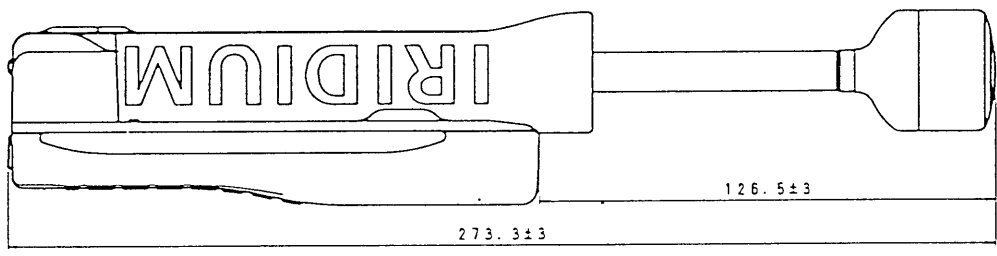

Single Mode IRIDIUM Handset
SS-66K External View

(Current Model)

1	Antenna
2	Incoming call LED
3	Recharge LED
4	Speaker
5	LCD panel
6	Soft 1 key
7	Soft 2 key
8	Up key
9	Confirm key
10	Start/Redial key
11	Power/End key
12	Down key
13	Dial key
14	Memo key
15	Clear Number key
16	Microphone
17	Ringer speaker
18	10 terminals
19	Main board
20	RF board
21	Battery pack
22	Equipment label
23	SIM card holder
24	BATT. Terminals
25	Special screw A (M2x3)
26	Special screw B (M2x10)
27	Special screw C (M2x2.2)
28	Special screw D (M2x4)

UNIT: mm
WEIGHT: Appr. 390g
(including the battery)
VOLUME: Appr. 443cc

PARTIAL		DATE		BY	
ABS	98.05.20	98.05.17	98.05.12	98.05.12	98.05.12
DATE	98.05.17	98.05.12	98.05.12	98.05.12	98.05.12
DATE	98.05.12	98.05.12	98.05.12	98.05.12	98.05.12
DATE	98.05.12	98.05.12	98.05.12	98.05.12	98.05.12
DATE	98.05.12	98.05.12	98.05.12	98.05.12	98.05.12
DATE	98.05.12	98.05.12	98.05.12	98.05.12	98.05.12
DATE	98.05.12	98.05.12	98.05.12	98.05.12	98.05.12
DATE	98.05.12	98.05.12	98.05.12	98.05.12	98.05.12
DATE	98.05.12	98.05.12	98.05.12	98.05.12	98.05.12