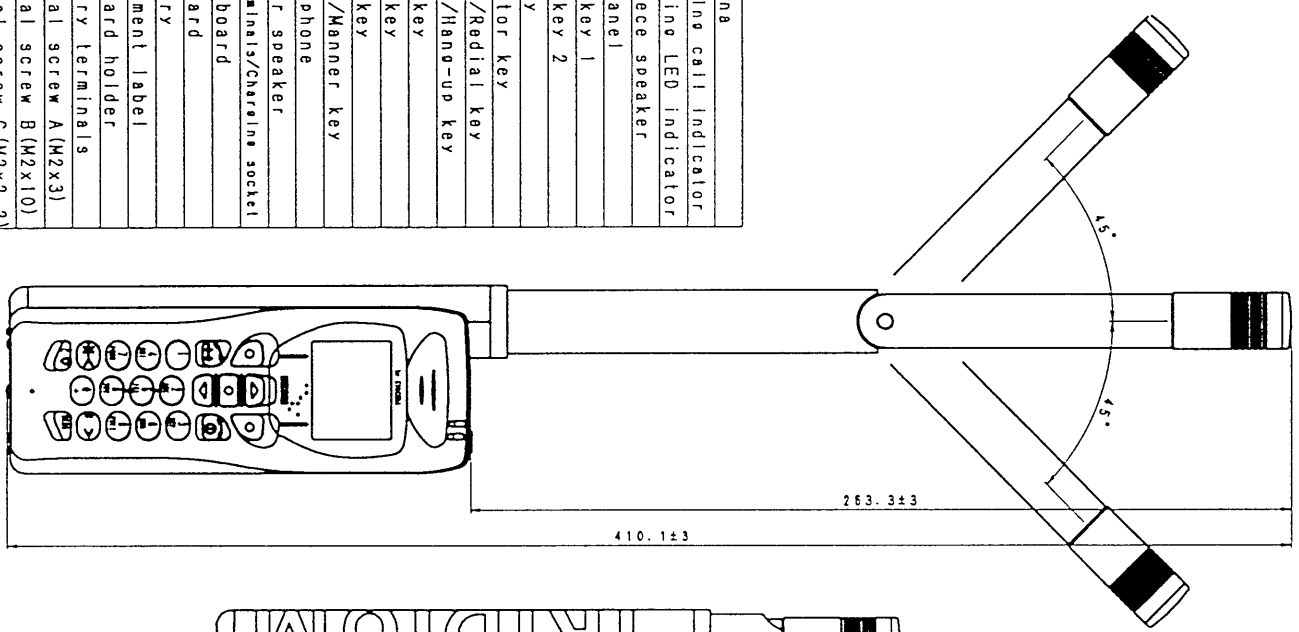

Single Mode IRIDIUM Handset
SS-66K External View

(Current Model)

1	Antenna
2	Incoming call LED
3	Recharge LED
4	Speaker
5	LCD panel
6	Soft 1 key
7	Soft 2 key
8	Up key
9	Confirm key
10	Start/Redial key
11	Power/End key
12	Down key
13	Dial key
14	Memo key
15	Clear Number key
16	Microphone
17	Ringer speaker
18	10 terminals
19	Main board
20	RF board
21	Battery pack
22	Equipment label
23	SIM card holder
24	BATT. Terminals
25	Special screw A (M2x3)
26	Special screw B (M2x10)
27	Special screw C (M2x2.2)
28	Special screw D (M2x4)

UNIT: mm

DATE	REV	BY	CHK	DATE	REV	BY	CHK
MM	MM	MM	MM	MM	MM	MM	MM
3RD	3RD	3RD	3RD	3RD	3RD	3RD	3RD
External View							

Single Mode IRIDIUM Handset SS-66K External View

(Modified Model)

- 1 Antenna
- 2 Incoming call indicator
- 3 Charging LED indicator
- 4 Earpiece speaker
- 5 LCD panel
- 6 Soft key 1
- 7 Soft key 2
- 8 Up key
- 9 Selector key
- 10 Speak/Redial key
- 11 Power/Hand-up key
- 12 Down key
- 13 Dial key
- 14 Memo key
- 15 Clear/Manner key
- 16 Microphone
- 17 Ringer speaker
- 18 IO terminals/charging socket
- 19 Main board
- 20 RF board
- 21 Battery
- 22 Equipment label
- 23 SIM card holder
- 24 Battery terminals
- 25 Special screw A (M2x3)
- 26 Special screw B (M2x10)
- 27 Special screw C (M2x2.2)
- 28 Special screw D (M2x4)
- 29 IMEI/SER. No. label
- 30 External Ant Jack and Cover

UNIT: mm
WEIGHT: Appr. 390g
(including the battery)
VOLUME: Appr. 443cc

PARTIAL		DATE		BY	
ABS	98.05.20	98.05.17	98.05.12	98.05.12	98.05.12
DATE	98.05.17	98.05.12	98.05.12	98.05.12	98.05.12
DATE	98.05.12	98.05.12	98.05.12	98.05.12	98.05.12
DATE	98.05.12	98.05.12	98.05.12	98.05.12	98.05.12
DATE	98.05.12	98.05.12	98.05.12	98.05.12	98.05.12
DATE	98.05.12	98.05.12	98.05.12	98.05.12	98.05.12
DATE	98.05.12	98.05.12	98.05.12	98.05.12	98.05.12
DATE	98.05.12	98.05.12	98.05.12	98.05.12	98.05.12
DATE	98.05.12	98.05.12	98.05.12	98.05.12	98.05.12