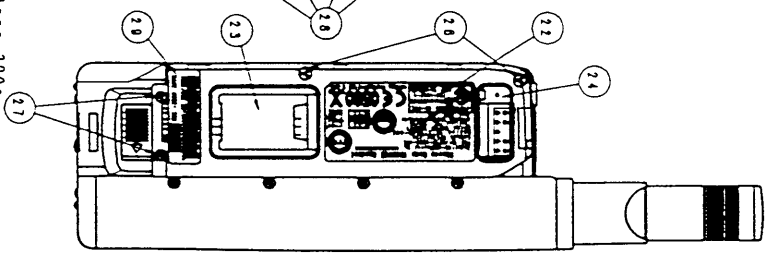

Single Mode IRIDIUM Handset
SS-66K External View

(Current Model)

1	Antenna
2	Incoming call LED
3	Recharge LED
4	Speaker
5	LCD panel
6	Soft 1 key
7	Soft 2 key
8	Up key
9	Confirm key
10	Start/Redial key
11	Power/End key
12	Down key
13	Dial key
14	Memo key
15	Clear Number key
16	Microphone
17	Ringer speaker
18	10 terminals
19	Main board
20	RF board
21	Battery pack
22	Equipment label
23	SIM card holder
24	BATT. Terminals
25	Special screw A (M2x3)
26	Special screw B (M2x10)
27	Special screw C (M2x2.2)
28	Special screw D (M2x4)

UNIT: mm

DATE	REV	BY	CHK	DATE	REV	BY	CHK
MM	MM	MM	MM	MM	MM	MM	MM
3RD	3RD	3RD	3RD	3RD	3RD	3RD	3RD
External View							

Single Mode IRIDIUM Handset SS-66K External View

(Modified Model)

- 1 Antenna
- 2 Incoming call indicator
- 3 Charging LED indicator
- 4 Earpiece speaker
- 5 LCD panel
- 6 Soft key 1
- 7 Soft key 2
- 8 Up key
- 9 Selector key
- 10 Speak/Redial key
- 11 Power/Hand-up key
- 12 Down key
- 13 Dial key
- 14 Memo key
- 15 Clear/Manner key
- 16 Microphone
- 17 Ringer speaker
- 18 IO terminals/charging socket
- 19 Main board
- 20 RF board
- 21 Battery
- 22 Equipment label
- 23 SIM card holder
- 24 Battery terminals
- 25 Special screw A (M2x3)
- 26 Special screw B (M2x10)
- 27 Special screw C (M2x2.2)
- 28 Special screw D (M2x4)
- 29 IMEI/SER. No. label
- 30 External Ant Jack and Cover

UNIT: mm
WEIGHT: Appr. 390g
(including the battery)
VOLUME: Appr. 443cc

PARTIAL		DATE		BY	
ABS	98.05.20	98.05.17	98.05.12	98.05.12	98.05.12
DATE	98.05.17	98.05.12	98.05.12	98.05.12	98.05.12
DATE	98.05.12	98.05.12	98.05.12	98.05.12	98.05.12
DATE	98.05.12	98.05.12	98.05.12	98.05.12	98.05.12
DATE	98.05.12	98.05.12	98.05.12	98.05.12	98.05.12
DATE	98.05.12	98.05.12	98.05.12	98.05.12	98.05.12
DATE	98.05.12	98.05.12	98.05.12	98.05.12	98.05.12
DATE	98.05.12	98.05.12	98.05.12	98.05.12	98.05.12
DATE	98.05.12	98.05.12	98.05.12	98.05.12	98.05.12