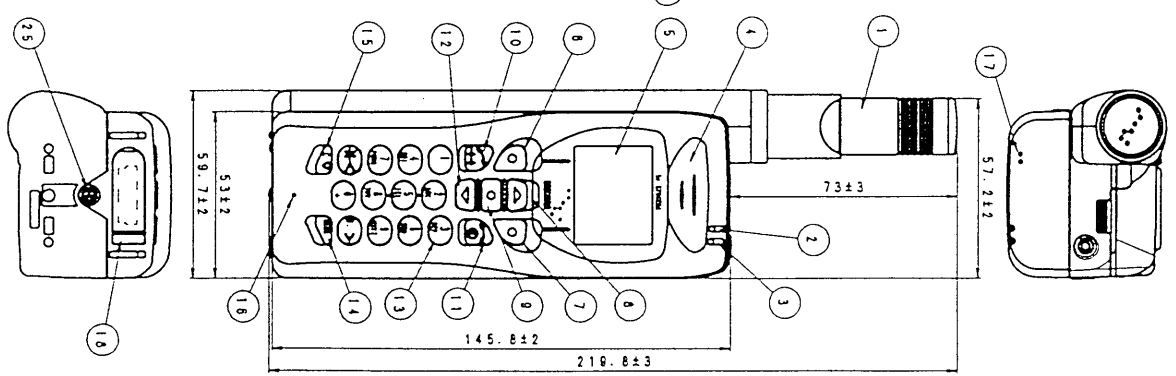

Single Mode IRIDIUM Handset
SS-66K External View

(Current Model)

1	Antenna
2	Incoming call LED
3	Recharge LED
4	Speaker
5	LCD panel
6	Soft 1 key
7	Soft 2 key
8	Up key
9	Confirm key
10	Start/Redial key
11	Power/End key
12	Down key
13	Dial key
14	Memo key
15	Clear Number key
16	Microphone
17	Ringer speaker
18	10 terminals
19	Main board
20	RF board
21	Battery pack
22	Equipment label
23	SIM card holder
24	BATT. Terminals
25	Special screw A (M2x3)
26	Special screw B (M2x10)
27	Special screw C (M2x2.2)
28	Special screw D (M2x4)

UNIT: mm

DATE	REV	BY	CHK	DATE	REV	BY	CHK
MM	MM	MM	MM	MM	MM	MM	MM
3RD	3RD	3RD	3RD	3RD	3RD	3RD	3RD
External View							

Single Mode IRIDIUM Handset SS-66K External View

(Modified Model)

- 1 Antenna
- 2 Incoming call indicator
- 3 Charging LED indicator
- 4 Earpiece speaker
- 5 LCD panel
- 6 Soft key 1
- 7 Soft key 2
- 8 Up key
- 9 Selector key
- 10 Speak/Redial key
- 11 Power/Hand-up key
- 12 Down key
- 13 Dial key
- 14 Memo key
- 15 Clear/Manner key
- 16 Microphone
- 17 Ringer speaker
- 18 IO terminals/charging socket
- 19 Main board
- 20 RF board
- 21 Battery
- 22 Equipment label
- 23 SIM card holder
- 24 Battery terminals
- 25 Special screw A (M2x3)
- 26 Special screw B (M2x10)
- 27 Special screw C (M2x2.2)
- 28 Special screw D (M2x4)
- 29 IMEI/SER. No. label
- 30 External Ant Jack and Cover

UNIT: mm
WEIGHT: Appr. 390g
(including the battery)
VOLUME: Appr. 443cc

PARTIAL		DATE		BY	
ABS	98.05.20	98.05.17	98.05.12	98.05.12	98.05.12
DATE	98.05.17	98.05.12	98.05.12	98.05.12	98.05.12
DATE	98.05.12	98.05.12	98.05.12	98.05.12	98.05.12
DATE	98.05.12	98.05.12	98.05.12	98.05.12	98.05.12
DATE	98.05.12	98.05.12	98.05.12	98.05.12	98.05.12
DATE	98.05.12	98.05.12	98.05.12	98.05.12	98.05.12
DATE	98.05.12	98.05.12	98.05.12	98.05.12	98.05.12
DATE	98.05.12	98.05.12	98.05.12	98.05.12	98.05.12
DATE	98.05.12	98.05.12	98.05.12	98.05.12	98.05.12