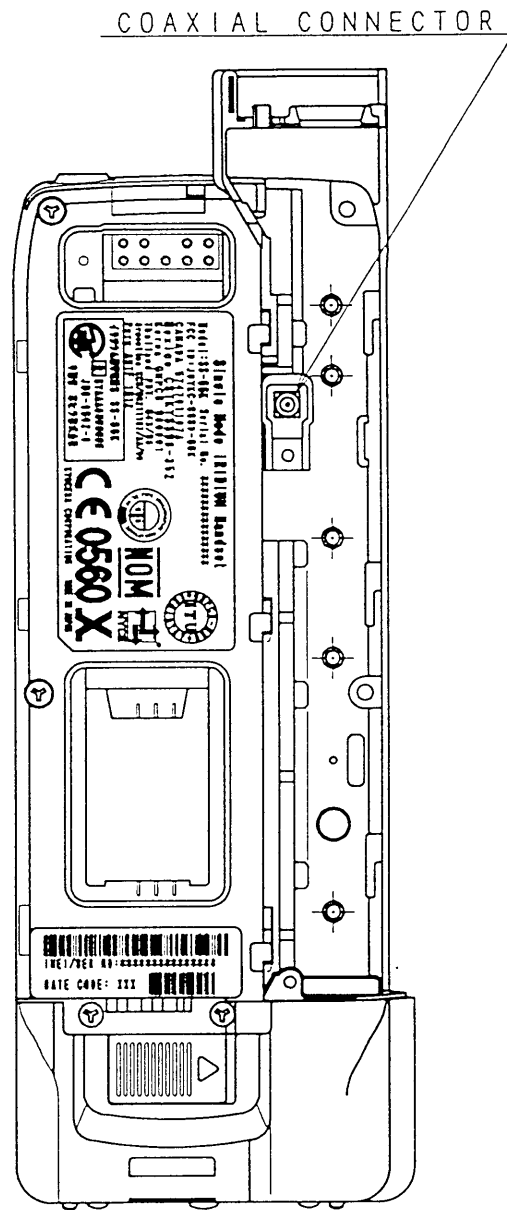

Single Mode IRIDIUM Handset SS-66K Internal View

CURRENT MODEL