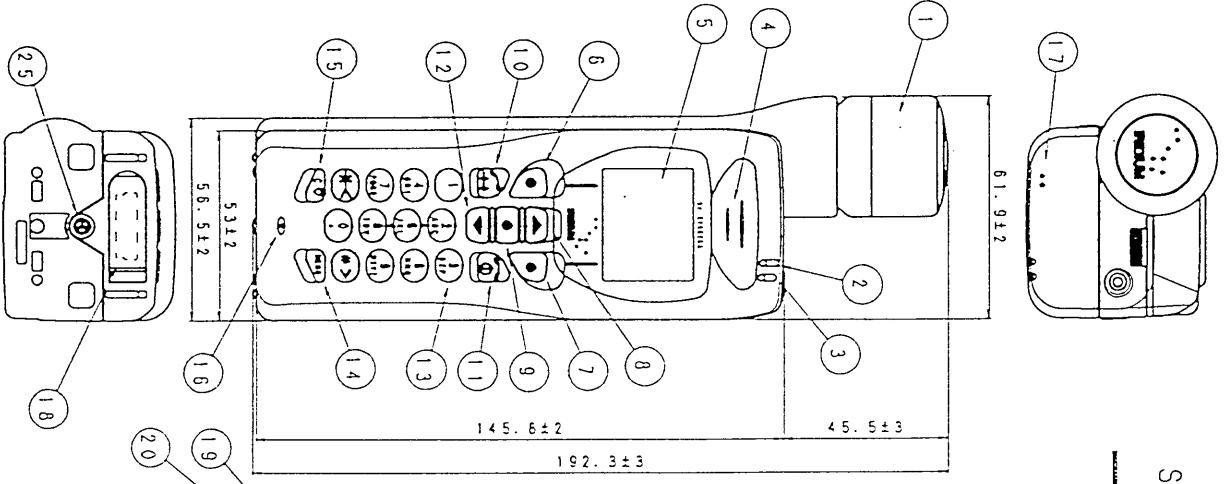

Single Mode IRIDIUM Handset
SS-66K External View

(Current Model)

1	Antenna
2	Incoming call LED
3	Recharge LED
4	Speaker
5	LCD panel
6	Soft 1 key
7	Soft 2 key
8	Up key
9	Confirm key
10	Start/Redial key
11	Power/End key
12	Down key
13	Dial key
14	Memo key
15	Clear Number key
16	Microphone
17	Ringer speaker
18	10 terminals
19	Main board
20	RF board
21	Battery pack
22	Equipment label
23	SIM card holder
24	BATT. Terminals
25	Special screw A (M2x3)
26	Special screw B (M2x10)
27	Special screw C (M2x2.2)
28	Special screw D (M2x4)

UNIT: mm

DATE	REV	BY	CHK	DATE	REV	BY	CHK
MM	MM	MM	MM	MM	MM	MM	MM
3RD	3RD	3RD	3RD	3RD	3RD	3RD	3RD
External View							

Single Mode IRIDIUM Handset SS-66K External View

(Modified Model)

- 1 Antenna
- 2 Incoming call indicator
- 3 Charging LED indicator
- 4 Earpiece speaker
- 5 LCD panel
- 6 Soft key 1
- 7 Soft key 2
- 8 Up key
- 9 Selector key
- 10 Speak/Redial key
- 11 Power/Hand-up key
- 12 Down key
- 13 Dial key
- 14 Memo key
- 15 Clear/Manner key
- 16 Microphone
- 17 Ringer speaker
- 18 IO terminals/charging socket
- 19 Main board
- 20 RF board
- 21 Battery
- 22 Equipment label
- 23 SIM card holder
- 24 Battery terminals
- 25 Special screw A (M2x3)
- 26 Special screw B (M2x10)
- 27 Special screw C (M2x2.2)
- 28 Special screw D (M2x4)
- 29 IMEI/SER. No. label
- 30 External Ant Jack and Cover

UNIT: mm
WEIGHT: Appr. 390g
(including the battery)
VOLUME: Appr. 443cc

PARTIAL		DATE		BY	
ABS	98.05.20	98.05.17	98.05.12	98.05.12	98.05.12
DATE	98.05.17	98.05.12	98.05.12	98.05.12	98.05.12
DATE	98.05.12	98.05.12	98.05.12	98.05.12	98.05.12
DATE	98.05.12	98.05.12	98.05.12	98.05.12	98.05.12
DATE	98.05.12	98.05.12	98.05.12	98.05.12	98.05.12
DATE	98.05.12	98.05.12	98.05.12	98.05.12	98.05.12
DATE	98.05.12	98.05.12	98.05.12	98.05.12	98.05.12
DATE	98.05.12	98.05.12	98.05.12	98.05.12	98.05.12
DATE	98.05.12	98.05.12	98.05.12	98.05.12	98.05.12