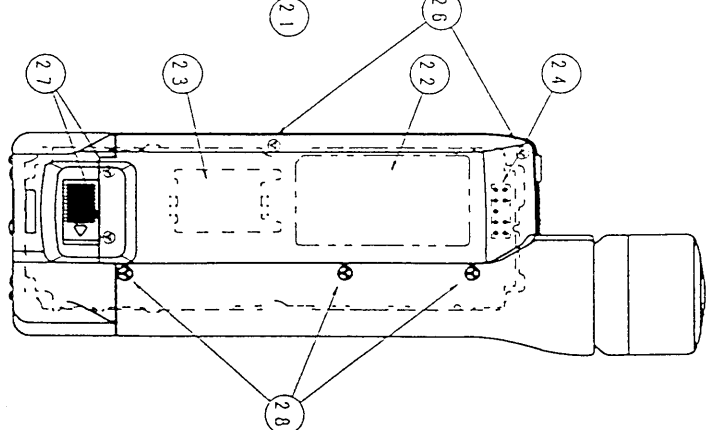

Single Mode IRIDIUM Handset
SS-66K External View

(Current Model)

1	Antenna
2	Incoming call LED
3	Recharge LED
4	Speaker
5	LCD panel
6	Soft 1 key
7	Soft 2 key
8	Up key
9	Confirm key
10	Start/Redial key
11	Power/End key
12	Down key
13	Dial key
14	Memo key
15	Clear Number key
16	Microphone
17	Ringer speaker
18	10 terminals
19	Main board
20	RF board
21	Battery pack
22	Equipment label
23	SIM card holder
24	BATT. Terminals
25	Special screw A (M2x3)
26	Special screw B (M2x10)
27	Special screw C (M2x2.2)
28	Special screw D (M2x4)

UNIT: mm

DATE	REV	BY	CHK	DATE	REV	BY	CHK
MM	MM	MM	MM	MM	MM	MM	MM
3RD	3RD	3RD	3RD	3RD	3RD	3RD	3RD
External View							

Single Mode IRIDIUM Handset SS-66K External View

(Modified Model)

- 1 Antenna
- 2 Incoming call indicator
- 3 Charging LED indicator
- 4 Earpiece speaker
- 5 LCD panel
- 6 Soft key 1
- 7 Soft key 2
- 8 Up key
- 9 Selector key
- 10 Speak/Redial key
- 11 Power/Hand-up key
- 12 Down key
- 13 Dial key
- 14 Memo key
- 15 Clear/Manner key
- 16 Microphone
- 17 Ringer speaker
- 18 IO terminals/charging socket
- 19 Main board
- 20 RF board
- 21 Battery
- 22 Equipment label
- 23 SIM card holder
- 24 Battery terminals
- 25 Special screw A (M2x3)
- 26 Special screw B (M2x10)
- 27 Special screw C (M2x2.2)
- 28 Special screw D (M2x4)
- 29 IMEI/SER. No. label
- 30 External Ant Jack and Cover

UNIT: mm
WEIGHT: Appr. 390g
(including the battery)
VOLUME: Appr. 443cc

PARTIAL		DATE		BY	
ABS	98.05.20	98.05.17	98.05.12	98.05.12	98.05.12
DATE	98.05.17	98.05.12	98.05.12	98.05.12	98.05.12
DATE	98.05.12	98.05.12	98.05.12	98.05.12	98.05.12
DATE	98.05.12	98.05.12	98.05.12	98.05.12	98.05.12
DATE	98.05.12	98.05.12	98.05.12	98.05.12	98.05.12
DATE	98.05.12	98.05.12	98.05.12	98.05.12	98.05.12
DATE	98.05.12	98.05.12	98.05.12	98.05.12	98.05.12
DATE	98.05.12	98.05.12	98.05.12	98.05.12	98.05.12
DATE	98.05.12	98.05.12	98.05.12	98.05.12	98.05.12