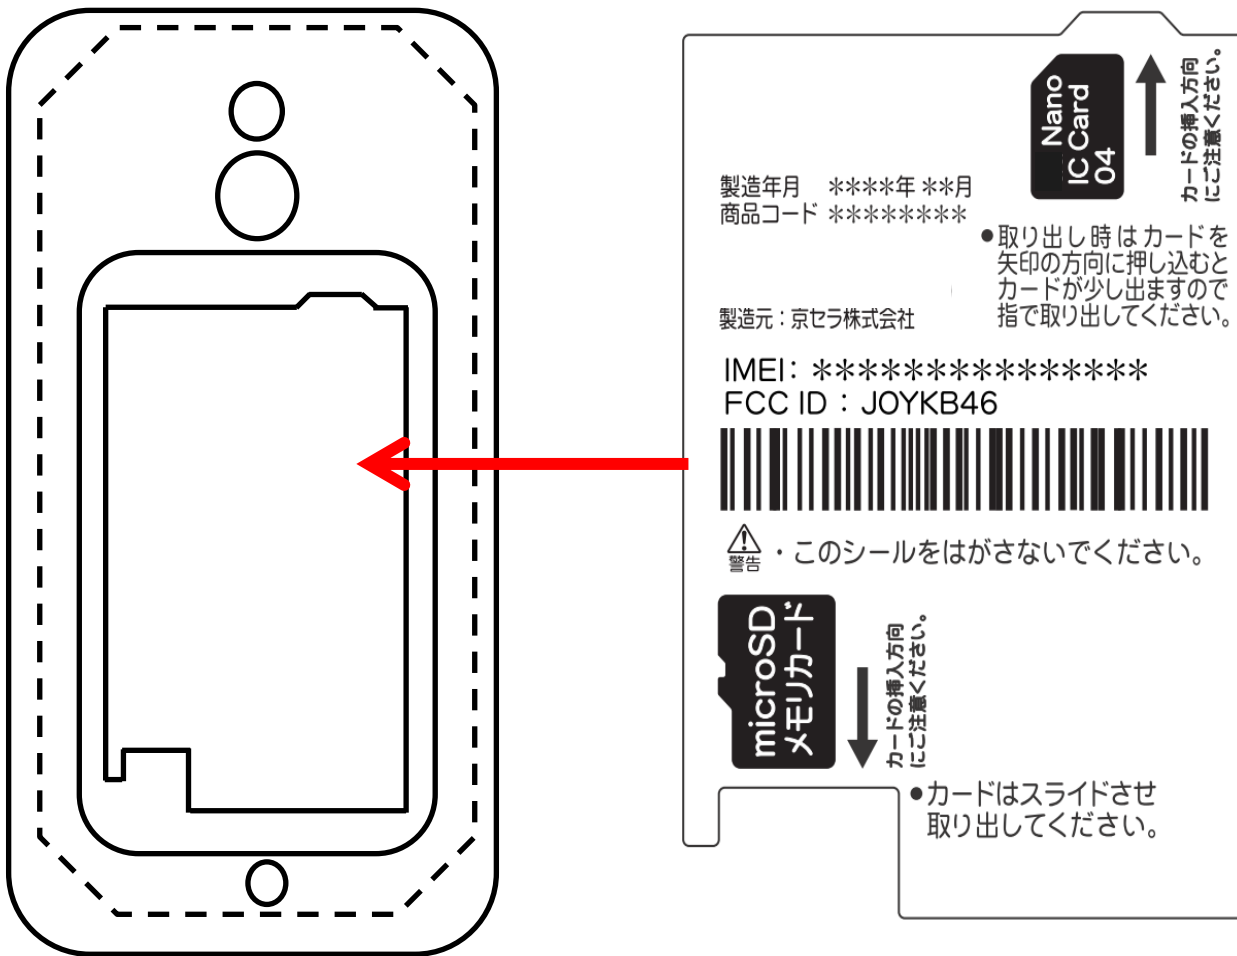

# KB46

FCC ID:JOYKB46

**KYOCERA CONFIDENTIAL**

## A. Label Location

Backside of EUT

### <Note>

The battery pack is not installed inside at the time of shipment and sale.