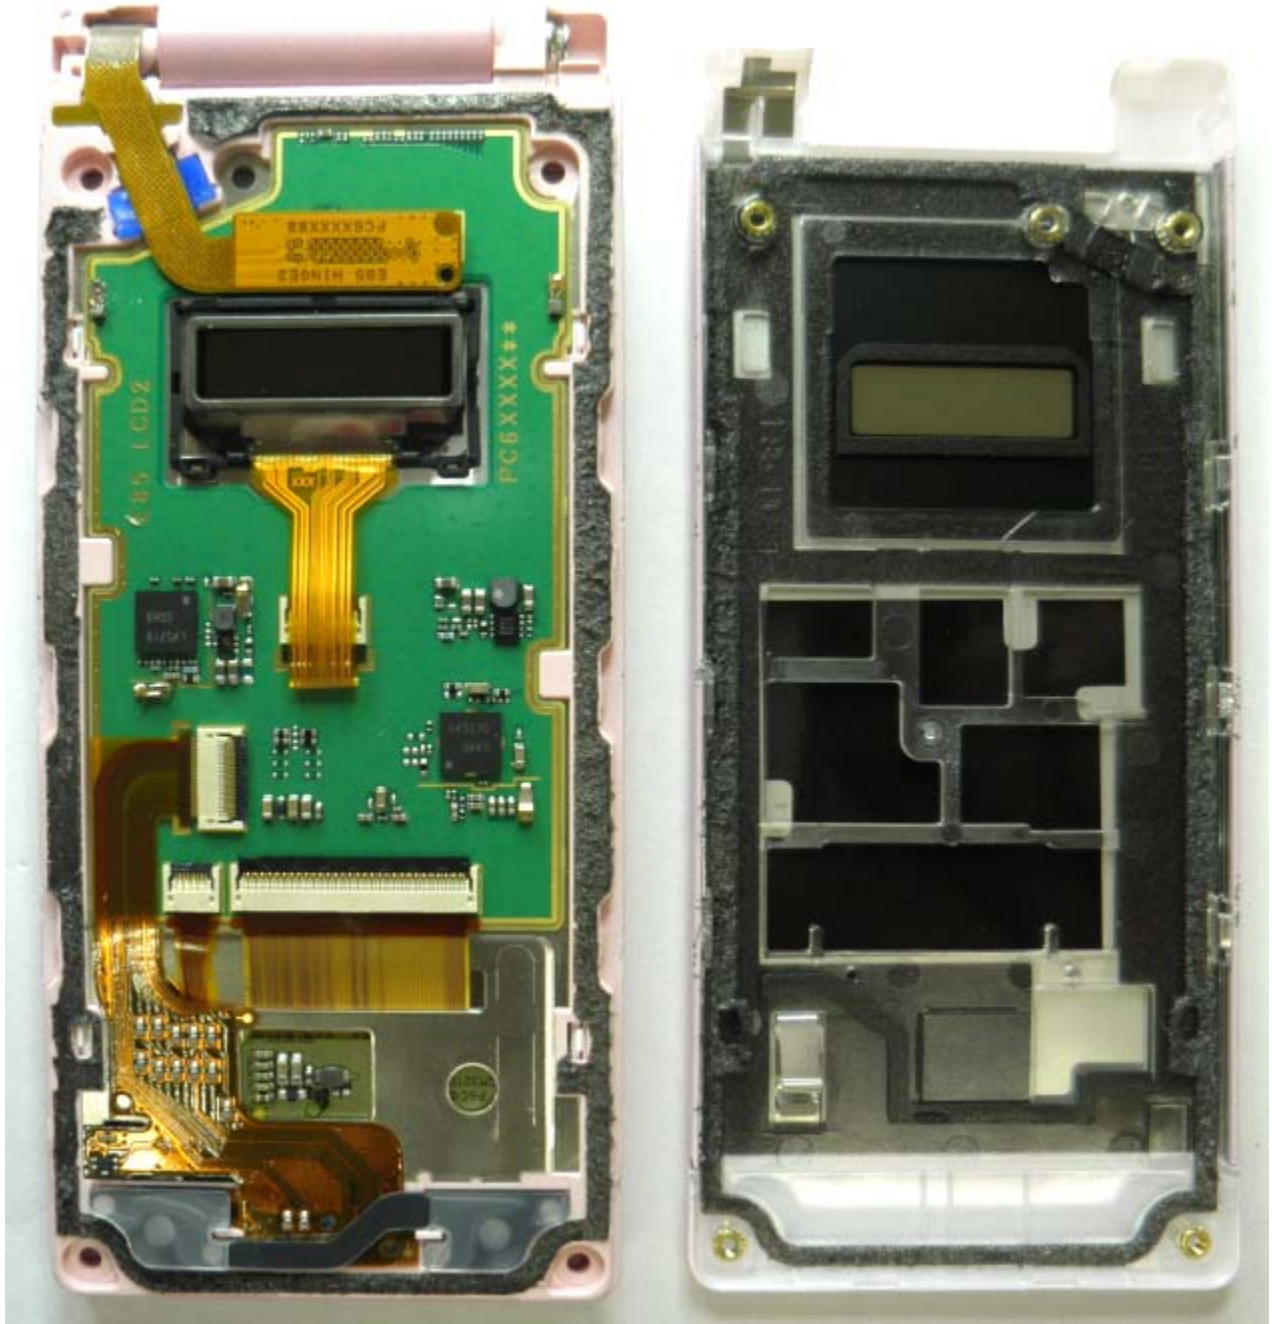

Applicant:	Kyocera
FCC ID:	JOYK007
Report #:	CT-K007-8-1010-R0

1 EXHIBIT 8: INTERNAL PHOTOS

Applicant:	Kyocera
FCC ID:	JOYK007
Report #:	CT-K007-8-1010-R0

Applicant:	Kyocera
FCC ID:	JOYK007
Report #:	CT-K007-8-1010-R0

Applicant:	Kyocera
FCC ID:	JOYK007
Report #:	CT-K007-8-1010-R0

Applicant:	Kyocera
FCC ID:	JOYK007
Report #:	CT-K007-8-1010-R0

Applicant:	Kyocera
FCC ID:	JOYK007
Report #:	CT-K007-8-1010-R0