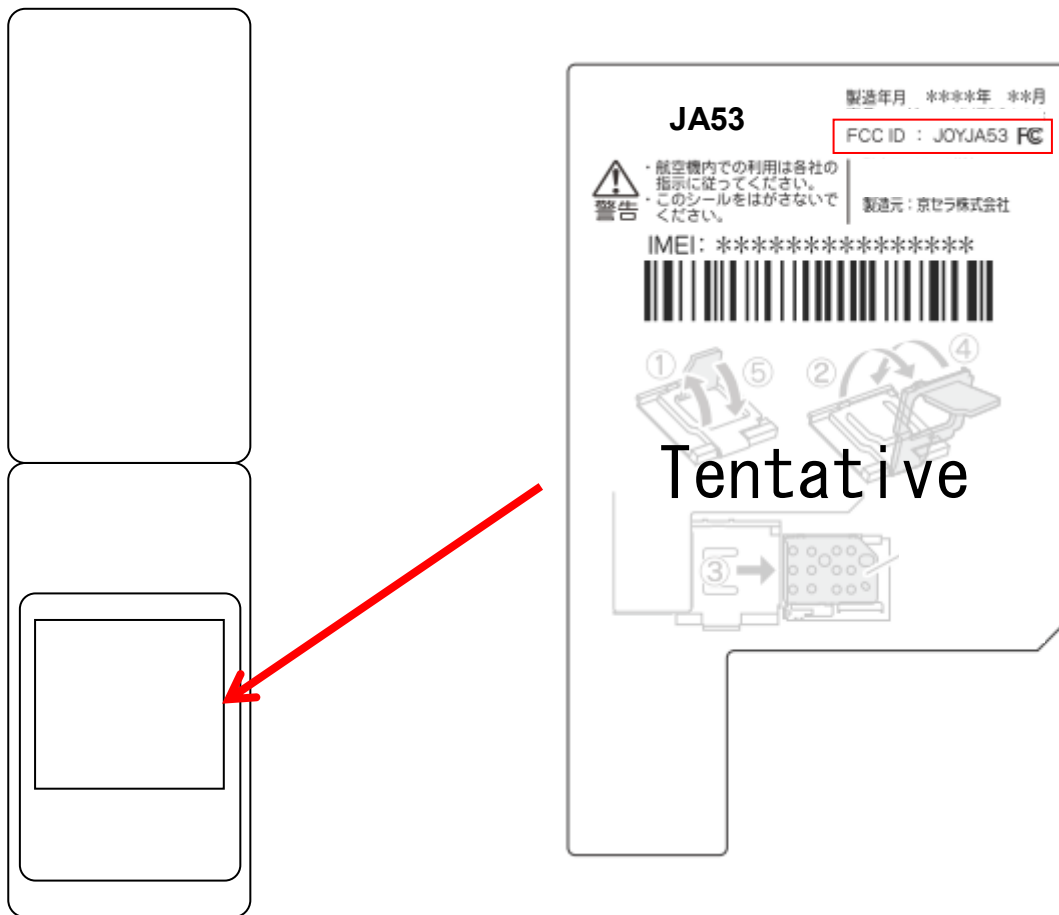

JA53

< Spec >

FCC ID : JOYJA53

< Location >

Backside of EUT

< Note >

The battery pack is not installed inside at the time of shipment and sale.