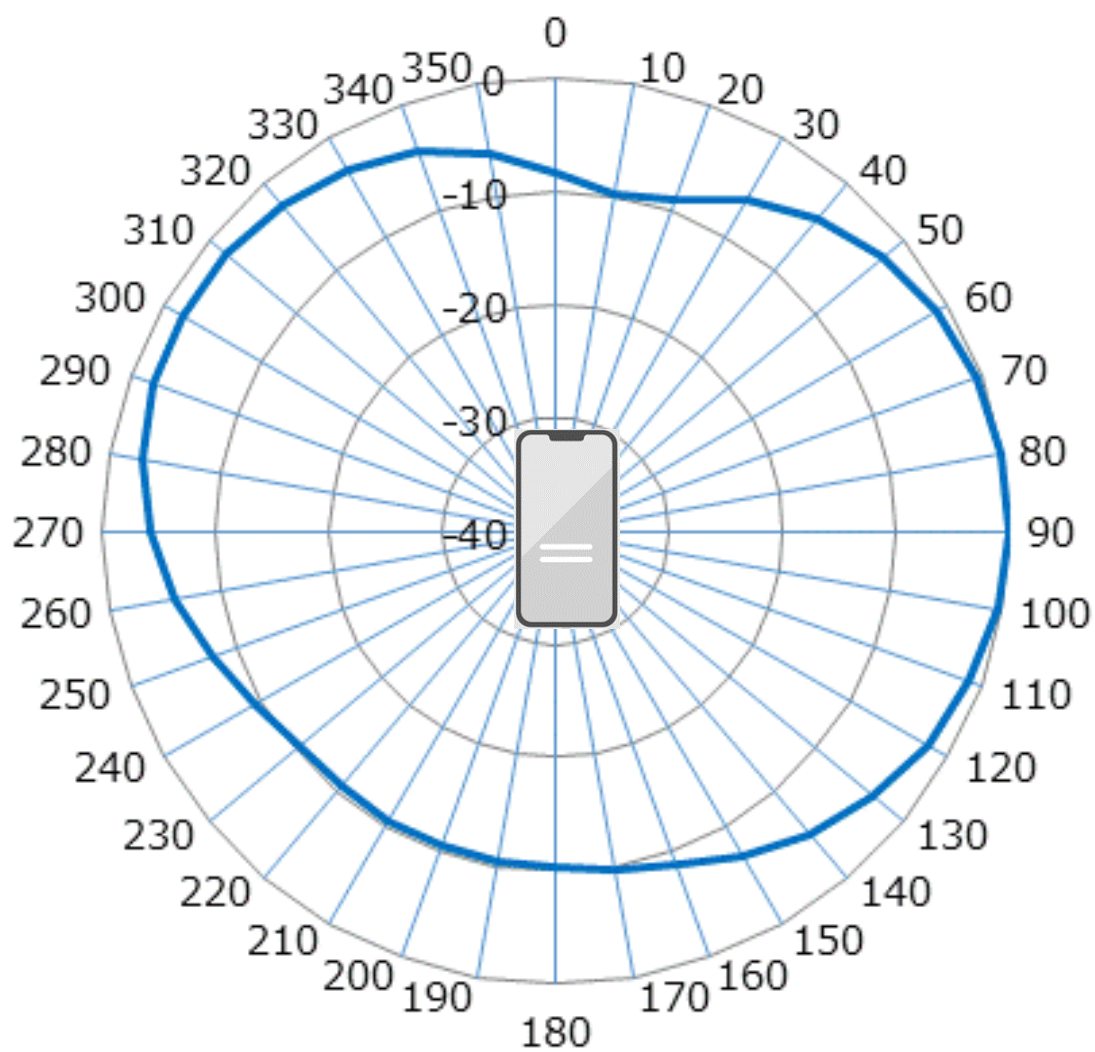

GSM 850	-2.9	Unit:[dBi]
GSM 1900	-1.2	Unit:[dBi]

Bluetooth/WLAN2.4G	-0.5	Unit:[dBi]
WLAN W52_W53	+1.6	Unit:[dBi]
WLAN W56	+0.2	Unit:[dBi]

LTE Band2 Peak -1.2 [dBi]

LTE Band4 Peak -0.5 [dBi]

LTE Band5 Peak -2.9 [dBi]

LTE Band12 Peak -5.1 [dBi]

UMTS Band2 Peak -1.2 [dBi]

UMTS Band4 Peak -0.5 [dBi]

UMTS Band5 Peak -2.9 [dBi]

GSM850 Peak -2.9 [dBi]

GSM1900 Peak -1.2 [dBi]

Bluetooth/WLAN2.4G Peak -0.5 [dBi]

WLAN W52/W53 Peak +1.6 [dBi]