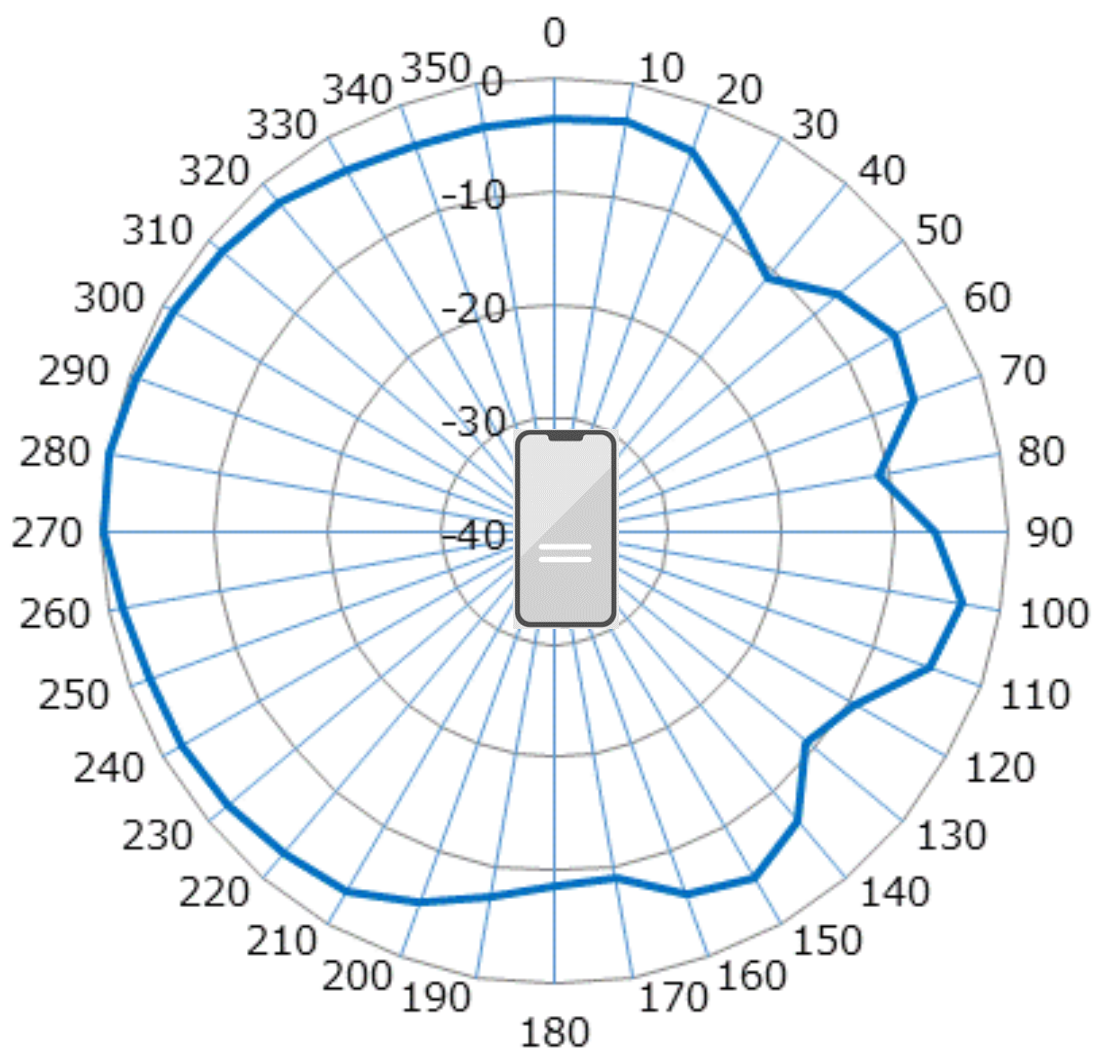

GSM 850	-2.9	Unit:[dBi]
GSM 1900	-1.2	Unit:[dBi]

Bluetooth/WLAN2.4G	-0.5	Unit:[dBi]
WLAN W52_W53	+1.6	Unit:[dBi]
WLAN W56	+0.2	Unit:[dBi]

LTE Band2 Peak -1.2 [dBi]

LTE Band4 Peak -0.5 [dBi]

LTE Band5 Peak -2.9 [dBi]

LTE Band12 Peak -5.1 [dBi]

UMTS Band2 Peak -1.2 [dBi]

UMTS Band4 Peak -0.5 [dBi]

UMTS Band5 Peak -2.9 [dBi]

GSM850 Peak -2.9 [dBi]

GSM1900 Peak -1.2 [dBi]

Bluetooth/WLAN2.4G Peak -0.5 [dBi]

WLAN W52/W53 Peak +1.6 [dBi]