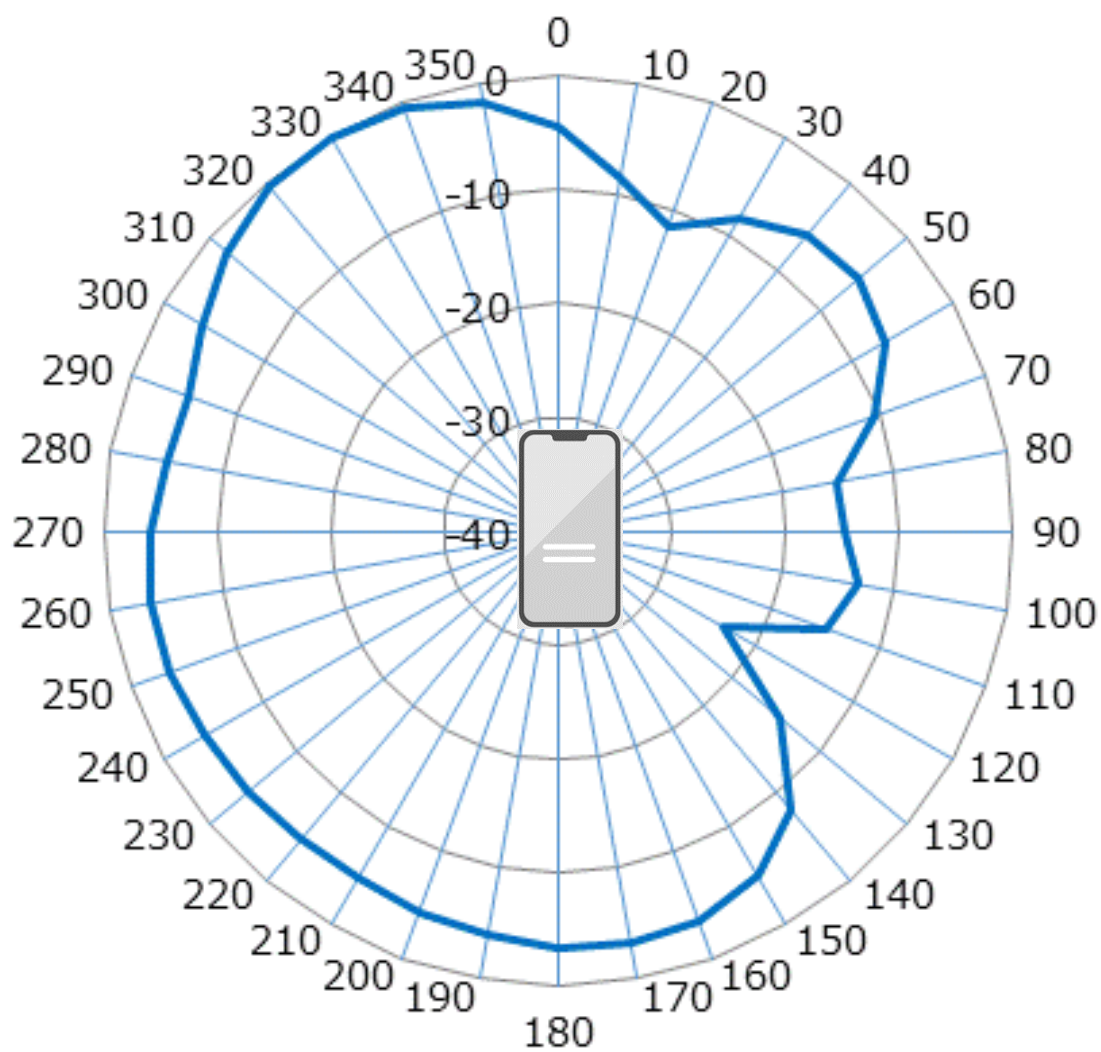

GSM 850	-2.9	Unit:[dBi]
GSM 1900	-1.2	Unit:[dBi]

Bluetooth/WLAN2.4G	-0.5	Unit:[dBi]
WLAN W52_W53	+1.6	Unit:[dBi]
WLAN W56	+0.2	Unit:[dBi]

LTE Band2 Peak -1.2 [dBi]

LTE Band4 Peak -0.5 [dBi]

LTE Band5 Peak -2.9 [dBi]

LTE Band12 Peak -5.1 [dBi]

UMTS Band2 Peak -1.2 [dBi]

UMTS Band4 Peak -0.5 [dBi]

UMTS Band5 Peak -2.9 [dBi]

GSM850 Peak -2.9 [dBi]

GSM1900 Peak -1.2 [dBi]

Bluetooth/WLAN2.4G Peak -0.5 [dBi]

WLAN W52/W53 Peak +1.6 [dBi]