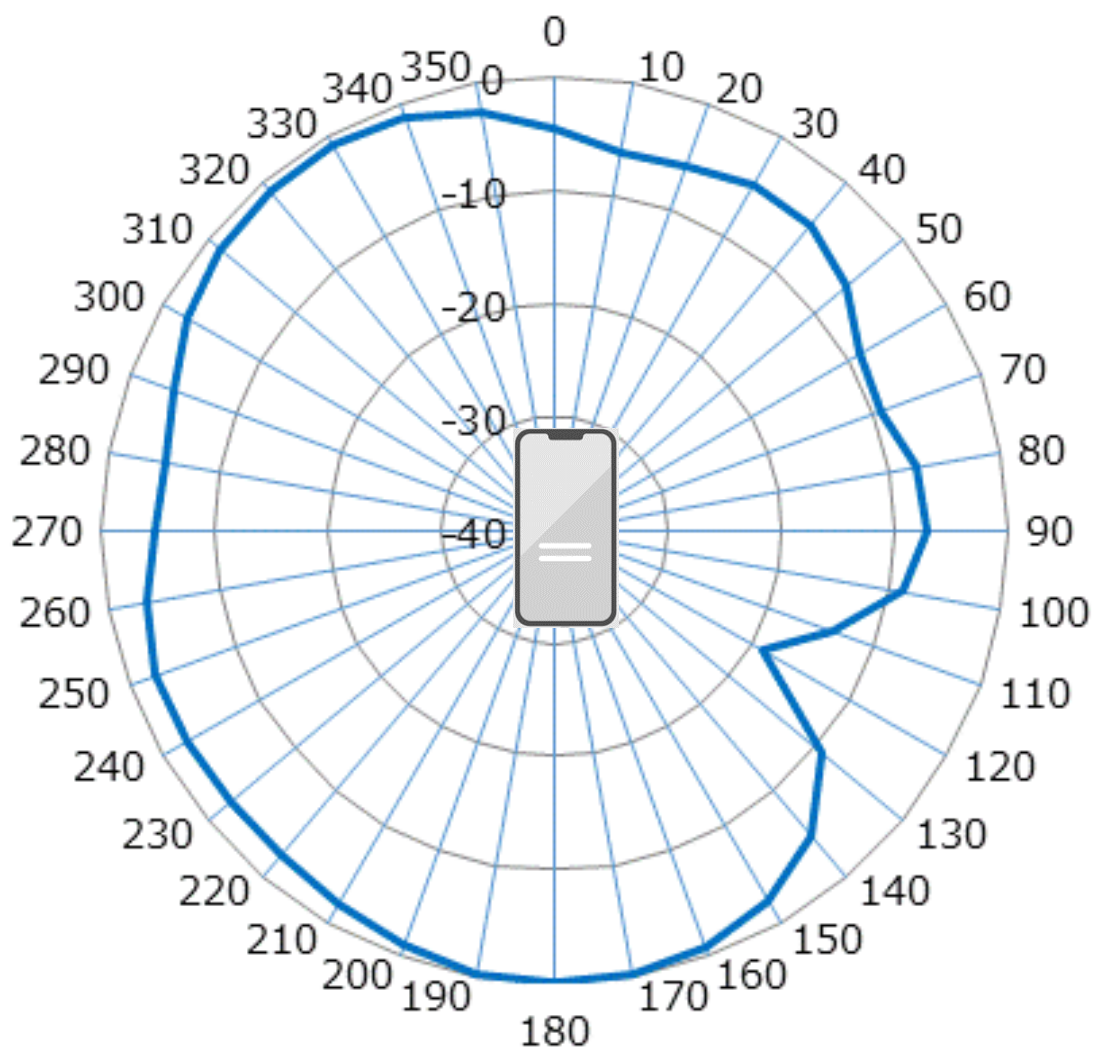

GSM 850	-2.9	Unit:[dBi]
GSM 1900	-1.2	Unit:[dBi]

Bluetooth/WLAN2.4G	-0.5	Unit:[dBi]
WLAN W52_W53	+1.6	Unit:[dBi]
WLAN W56	+0.2	Unit:[dBi]

LTE Band2 Peak -1.2 [dBi]

LTE Band4 Peak -0.5 [dBi]

LTE Band5 Peak -2.9 [dBi]

LTE Band12 Peak -5.1 [dBi]

UMTS Band2 Peak -1.2 [dBi]

UMTS Band4 Peak -0.5 [dBi]

UMTS Band5 Peak -2.9 [dBi]

GSM850 Peak -2.9 [dBi]

GSM1900 Peak -1.2 [dBi]

Bluetooth/WLAN2.4G Peak -0.5 [dBi]

WLAN W52/W53 Peak +1.6 [dBi]