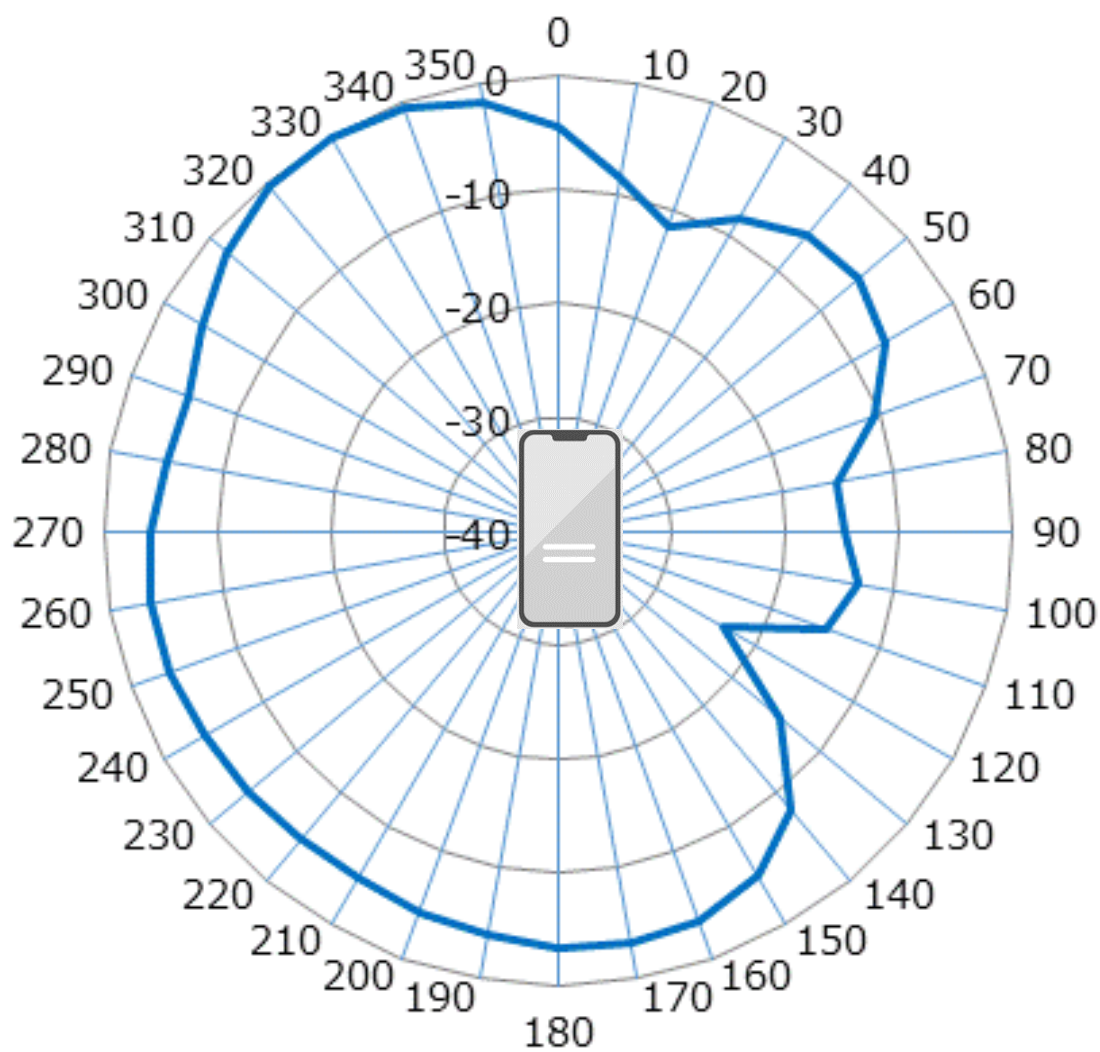

UMTS Band2 Peak -1.2 [dBi]