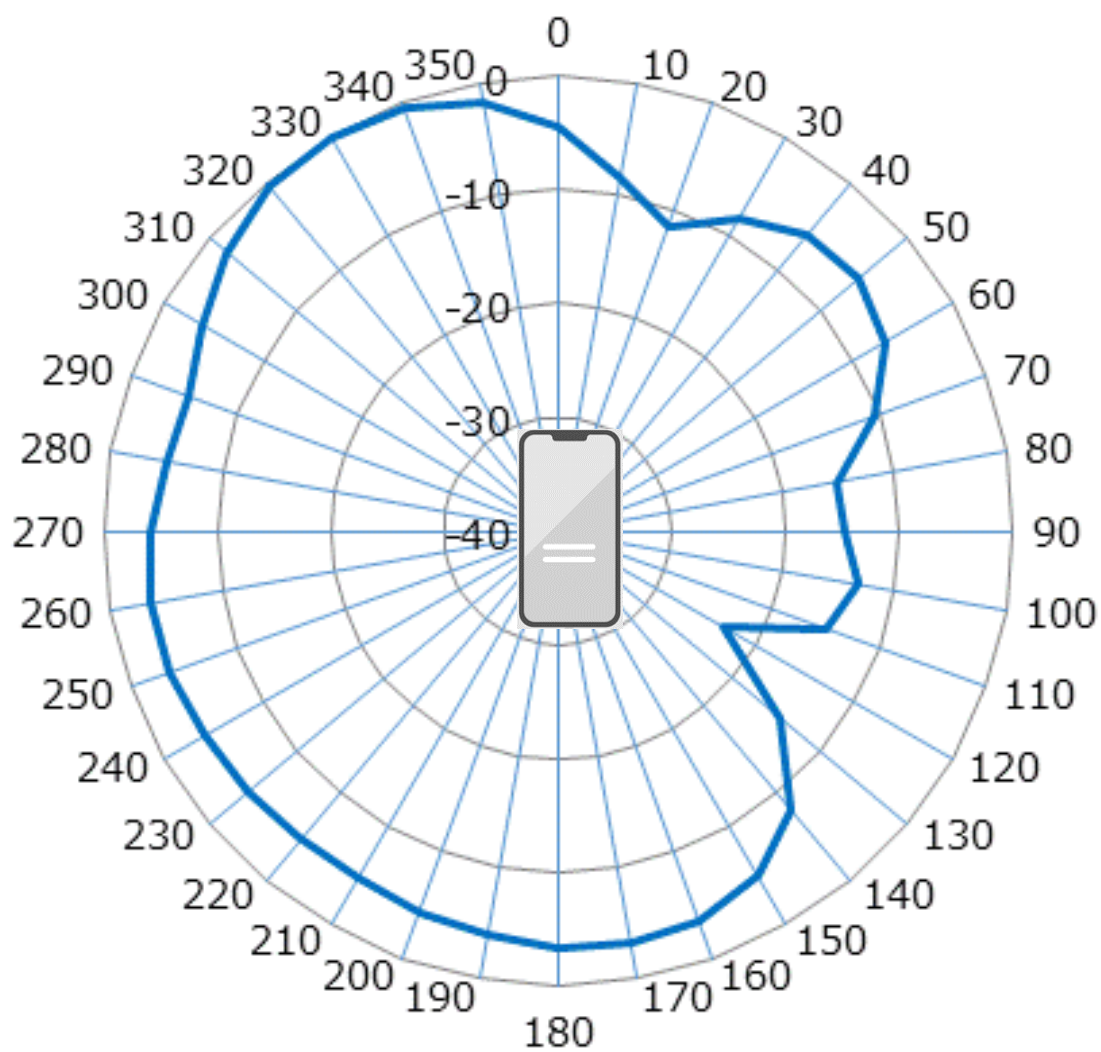

Antenna Gain Value

LTE Band 2	-1.2	Unit:[dBi]
LTE Band 4	-0.5	Unit:[dBi]
LTE Band 5	-2.9	Unit:[dBi]
LTE Band 12	-5.1	Unit:[dBi]

UMTS Band 2	-1.2	Unit:[dBi]
UMTS Band 4	-0.5	Unit:[dBi]
UMTS Band 5	-2.9	Unit:[dBi]

GSM 850	-2.9	Unit:[dBi]
GSM 1900	-1.2	Unit:[dBi]

Bluetooth/WLAN2.4G	-0.5	Unit:[dBi]
WLAN W52_W53	+1.6	Unit:[dBi]
WLAN W56	+0.2	Unit:[dBi]

LTE Band2 Peak -1.2 [dBi]

LTE Band4 Peak -0.5 [dBi]

LTE Band5 Peak -2.9 [dBi]