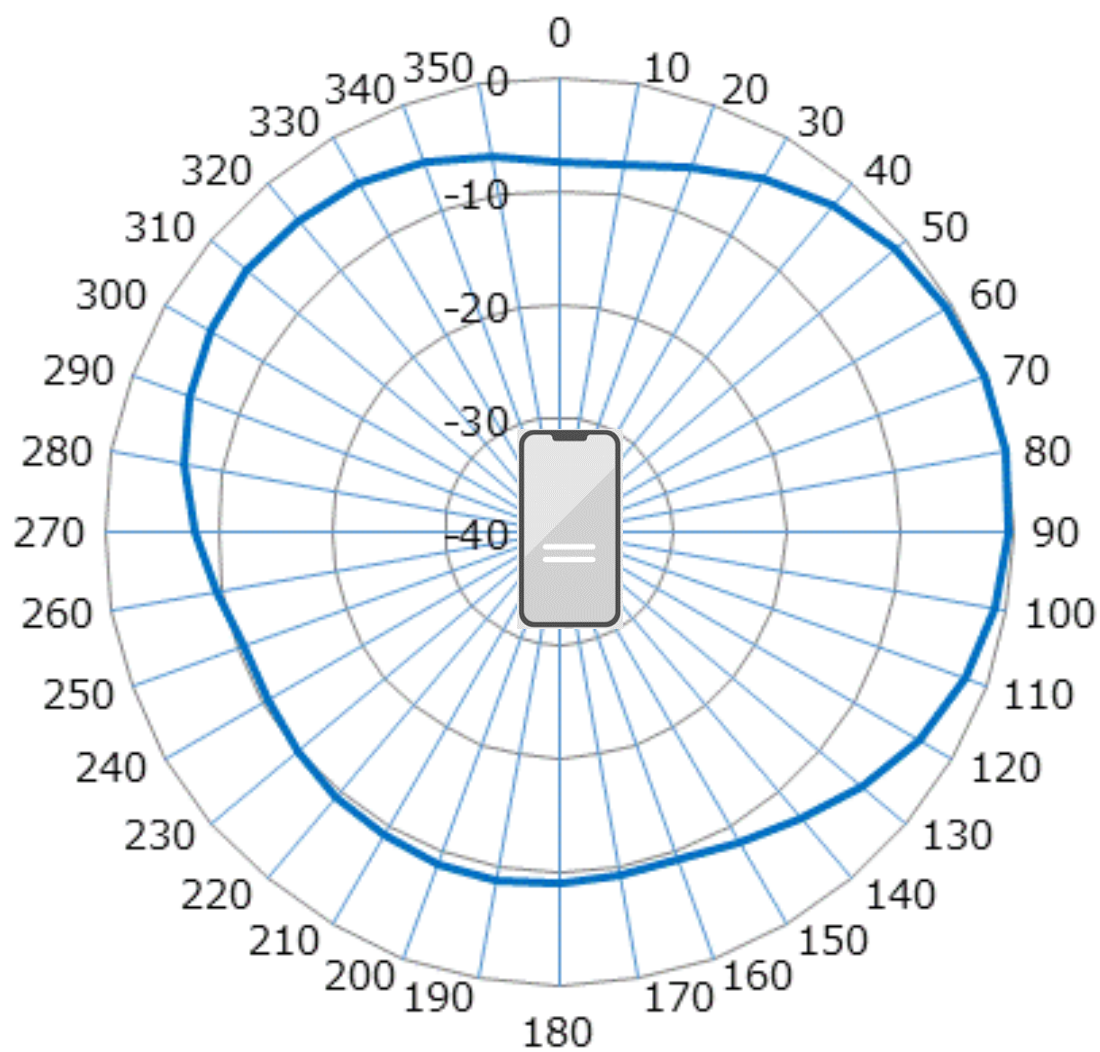

GSM 850	-2.9	Unit:[dBi]
GSM 1900	-1.2	Unit:[dBi]

Bluetooth/WLAN2.4G	-0.5	Unit:[dBi]
WLAN W52_W53	+1.6	Unit:[dBi]
WLAN W56	+0.2	Unit:[dBi]

LTE Band2 Peak -1.2 [dBi]

LTE Band4 Peak -0.5 [dBi]

LTE Band5 Peak -2.9 [dBi]

LTE Band12 Peak -5.1 [dBi]

UMTS Band2 Peak -1.2 [dBi]

UMTS Band4 Peak -0.5 [dBi]

UMTS Band5 Peak -2.9 [dBi]

GSM850 Peak -2.9 [dBi]

GSM1900 Peak -1.2 [dBi]

Bluetooth/WLAN2.4G Peak -0.5 [dBi]

WLAN W52/W53 Peak +1.6 [dBi]