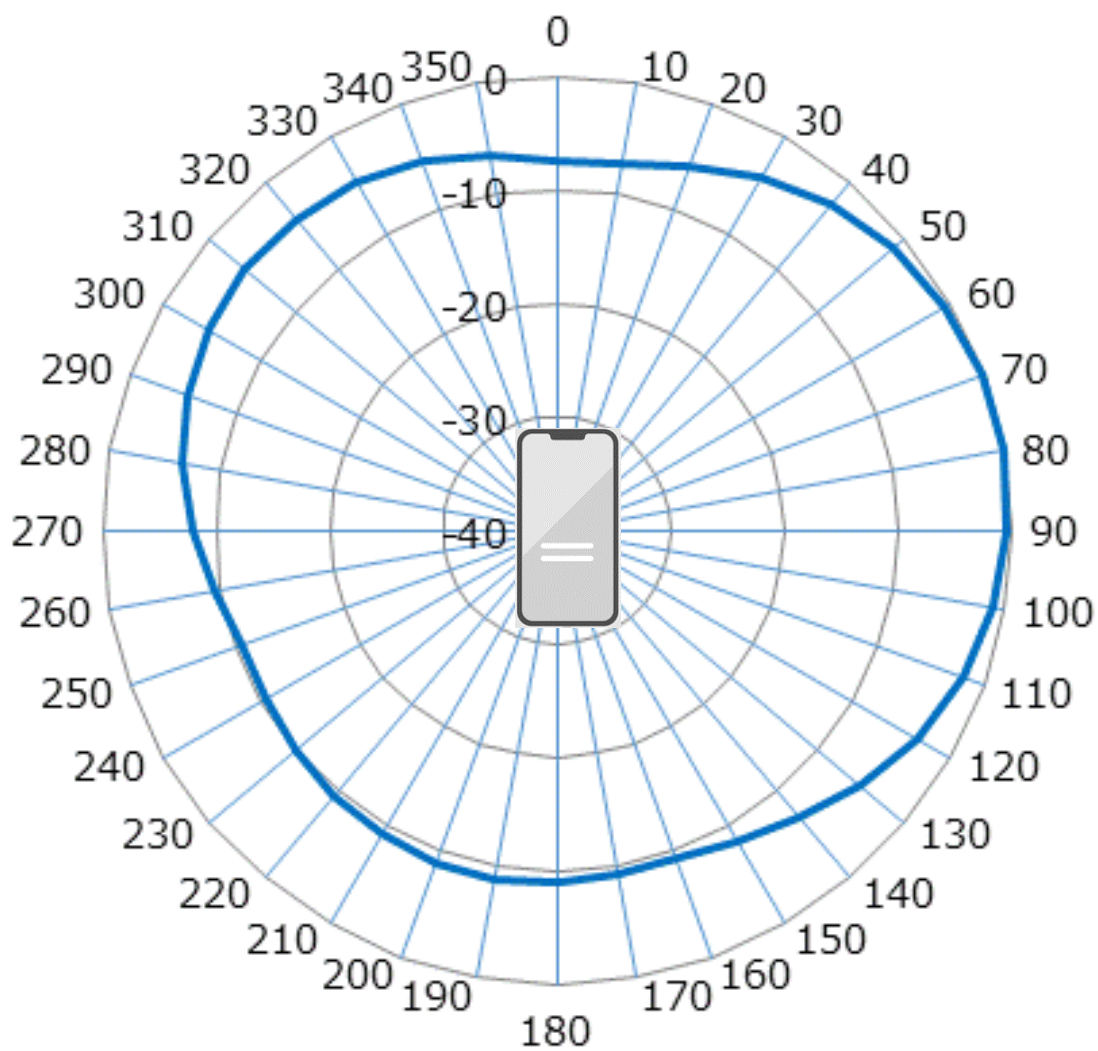

GSM 850	-2.9	Unit:[dBi]
GSM 1900	-1.2	Unit:[dBi]

Bluetooth/WLAN2.4G	-0.5	Unit:[dBi]
WLAN W52_W53	+1.6	Unit:[dBi]
WLAN W56	+0.2	Unit:[dBi]

LTE Band2 Peak -1.2 [dBi]

LTE Band4 Peak -0.5 [dBi]

LTE Band5 Peak -2.9 [dBi]

LTE Band12 Peak -5.1 [dBi]

UMTS Band2 Peak -1.2 [dBi]

UMTS Band4 Peak -0.5 [dBi]

UMTS Band5 Peak -2.9 [dBi]

GSM850 Peak -2.9 [dBi]

GSM1900 Peak -1.2 [dBi]

Bluetooth/WLAN2.4G Peak -0.5 [dBi]

WLAN W52/W53 Peak +1.6 [dBi]