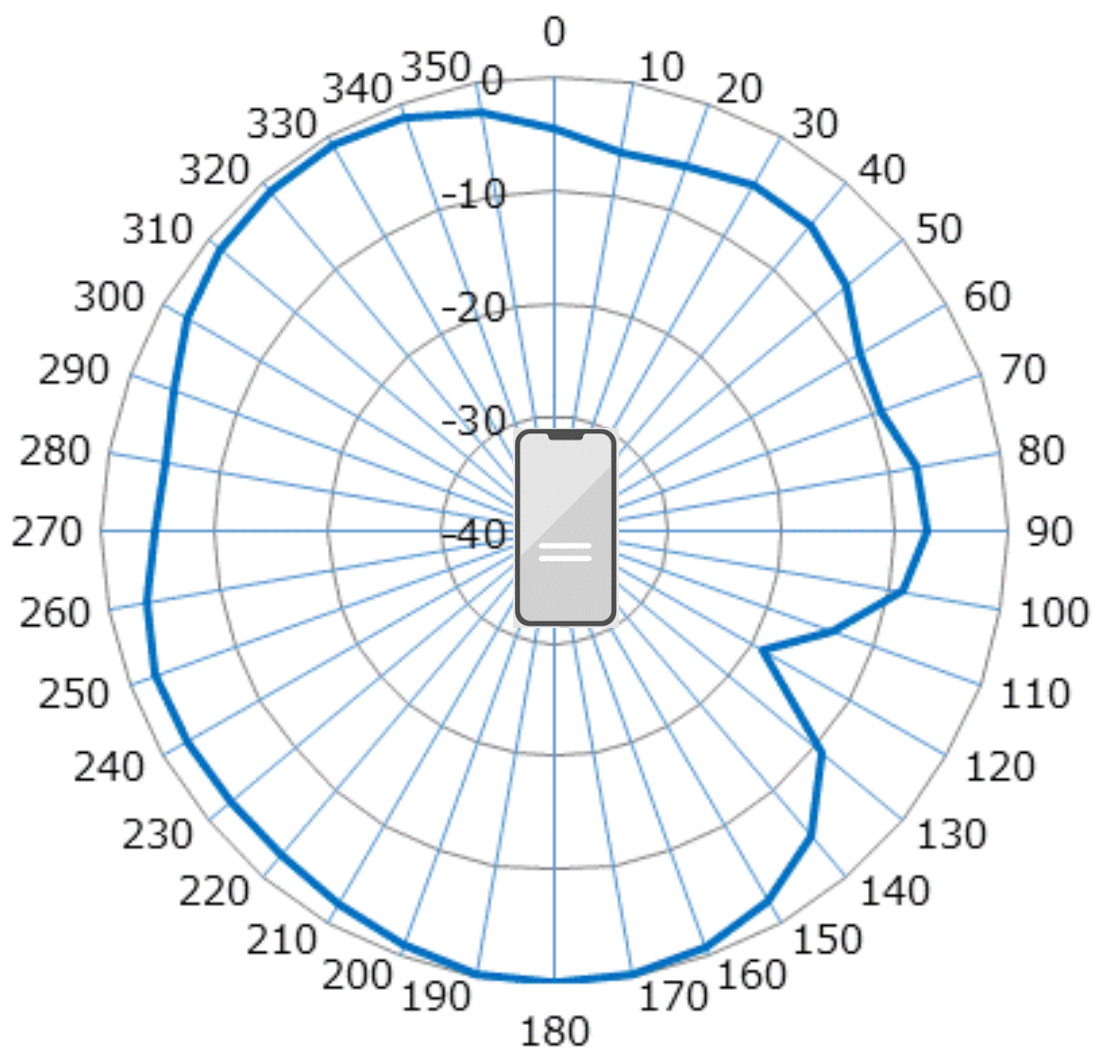

Antenna Gain Value

LTE Band 2	-1.2	Unit:[dBi]
LTE Band 4	-0.5	Unit:[dBi]
LTE Band 5	-2.9	Unit:[dBi]
LTE Band 12	-5.1	Unit:[dBi]

UMTS Band 2	-1.2	Unit:[dBi]
UMTS Band 4	-0.5	Unit:[dBi]
UMTS Band 5	-2.9	Unit:[dBi]

GSM 850	-2.9	Unit:[dBi]
GSM 1900	-1.2	Unit:[dBi]

Bluetooth/WLAN2.4G	-0.5	Unit:[dBi]
WLAN W52_W53	+1.6	Unit:[dBi]
WLAN W56	+0.2	Unit:[dBi]

LTE Band2 Peak -1.2 [dBi]

LTE Band4 Peak -0.5 [dBi]

LTE Band5 Peak -2.9 [dBi]