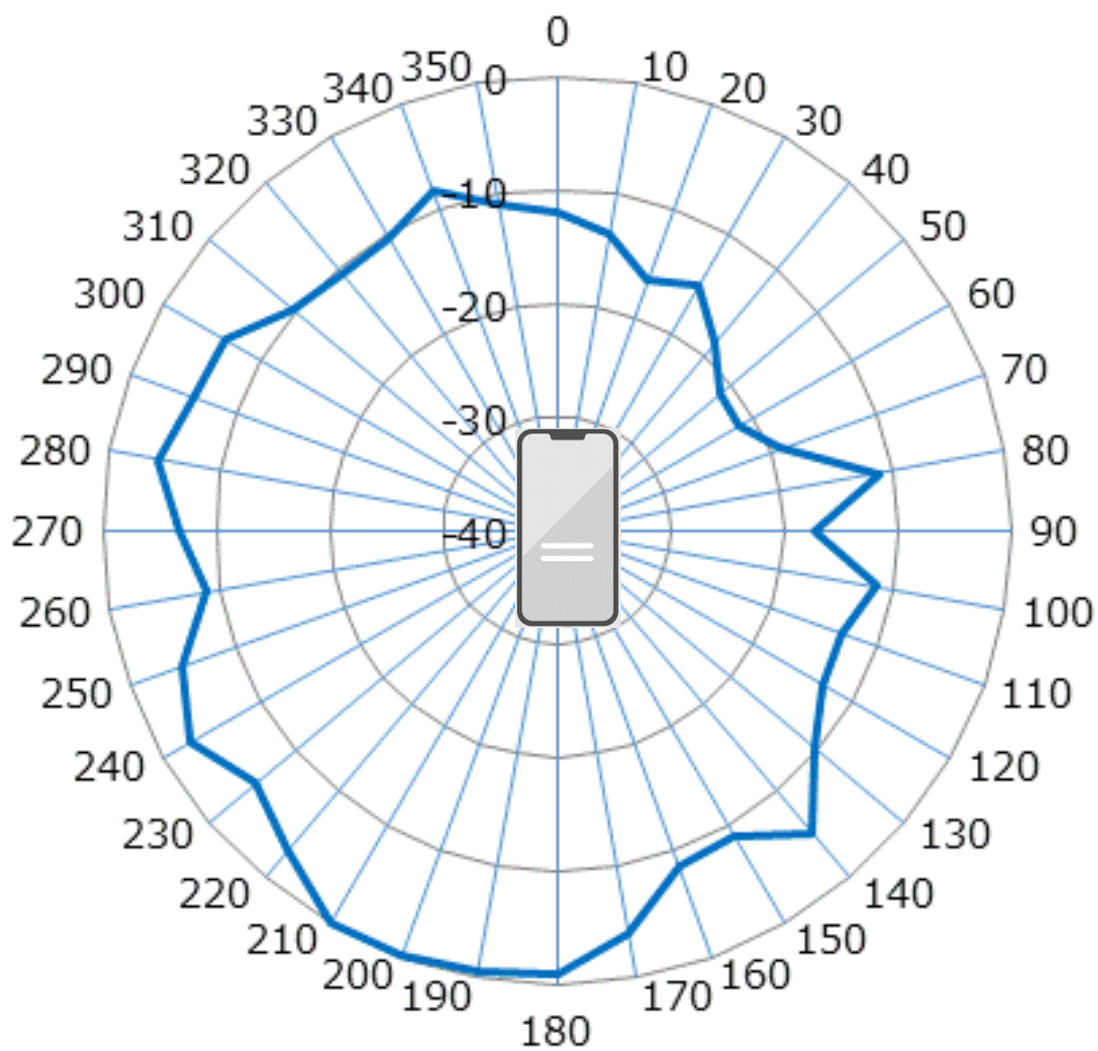

GSM 850	-2.9	Unit:[dBi]
GSM 1900	-1.2	Unit:[dBi]

Bluetooth/WLAN2.4G	-0.5	Unit:[dBi]
WLAN W52_W53	+1.6	Unit:[dBi]
WLAN W56	+0.2	Unit:[dBi]

LTE Band2 Peak -1.2 [dBi]

LTE Band4 Peak -0.5 [dBi]

LTE Band5 Peak -2.9 [dBi]

LTE Band12 Peak -5.1 [dBi]

UMTS Band2 Peak -1.2 [dBi]

UMTS Band4 Peak -0.5 [dBi]

UMTS Band5 Peak -2.9 [dBi]

GSM850 Peak -2.9 [dBi]

GSM1900 Peak -1.2 [dBi]

Bluetooth/WLAN2.4G Peak -0.5 [dBi]

WLAN W52/W53 Peak +1.6 [dBi]