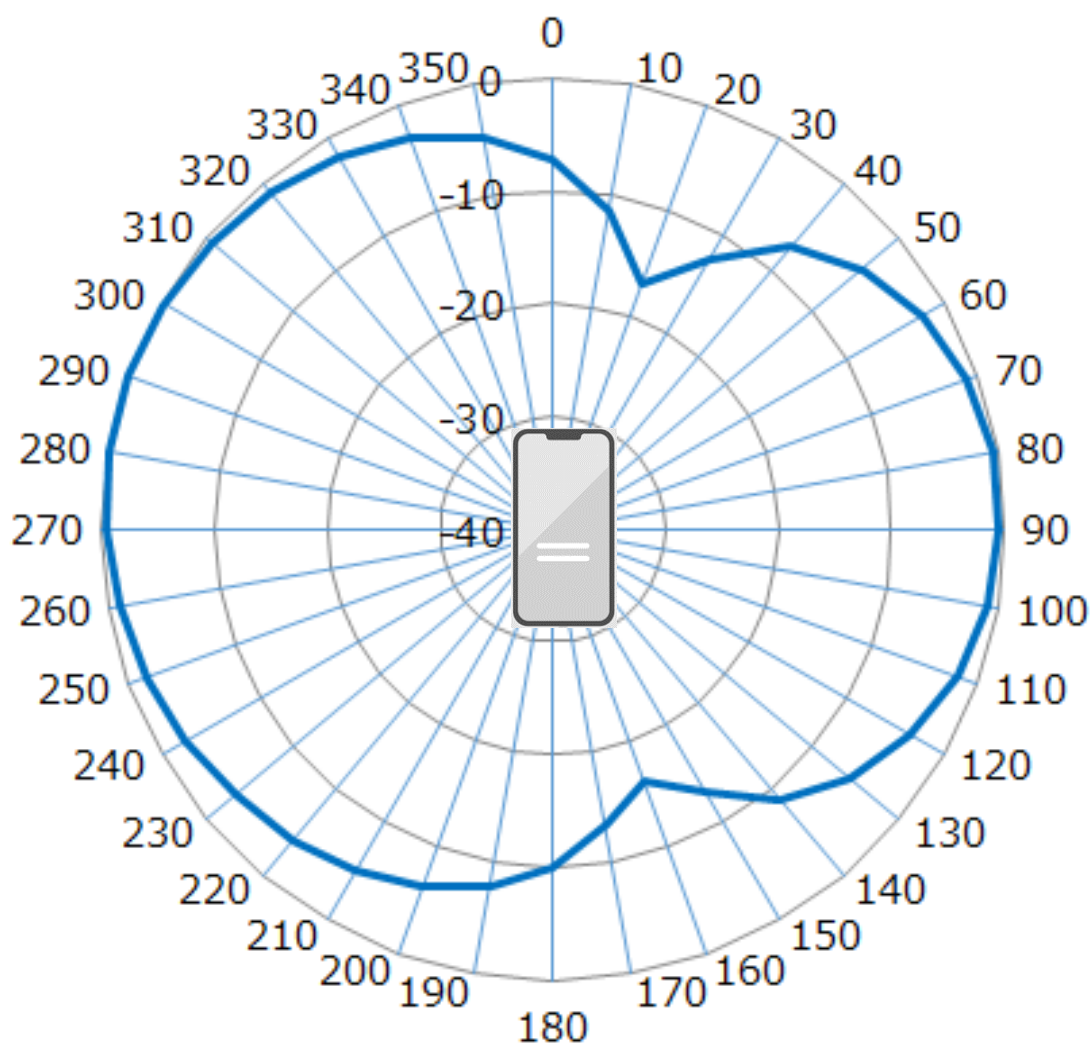

GSM 850	-2.9	Unit:[dBi]
GSM 1900	-3.7	Unit:[dBi]

Bluetooth/WLAN2.4G	-0.7	Unit:[dBi]
WLAN W52_W53	+1.0	Unit:[dBi]
WLAN W56	+1.0	Unit:[dBi]

LTE Band2 Peak -3.7 [dBi]

LTE Band4 Peak -2.1 [dBi]

LTE Band5 Peak -2.9 [dBi]

LTE Band12 Peak -9.0 [dBi]

UMTS Band2 Peak -3.7 [dBi]

UMTS Band4 Peak -2.1 [dBi]

UMTS Band5 Peak -2.9 [dBi]

GSM850 Peak -2.9 [dBi]

GSM1900 Peak -3.7 [dBi]

Bluetooth/WLAN2.4G Peak -0.7 [dBi]

WLAN W52/W53 Peak +1.0 [dBi]