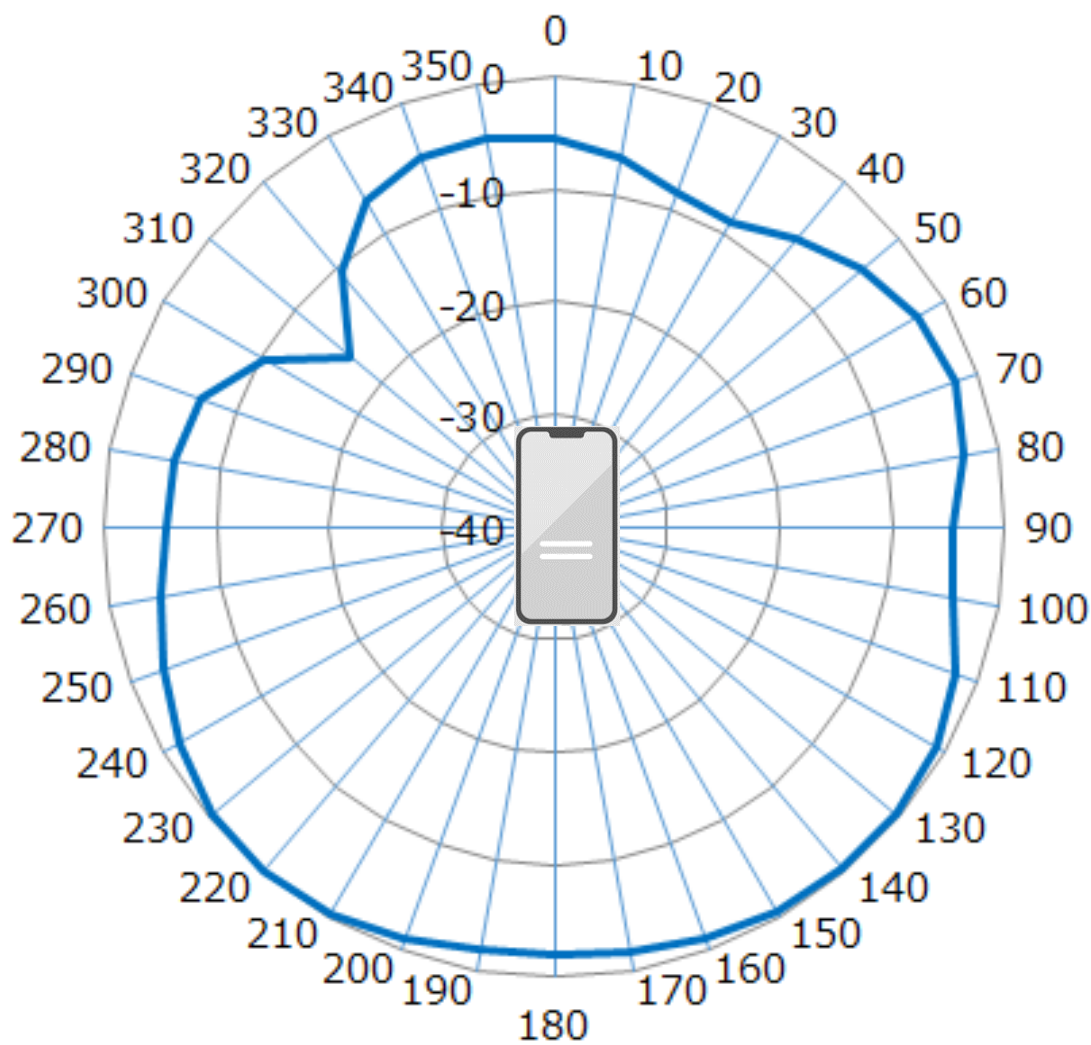

Antenna Gain Value

LTE Band 2	-3.7	Unit:[dBi]
LTE Band 4	-2.1	Unit:[dBi]
LTE Band 5	-2.9	Unit:[dBi]
LTE Band 12	-9.0	Unit:[dBi]

UMTS Band 2	-3.7	Unit:[dBi]
UMTS Band 4	-2.1	Unit:[dBi]
UMTS Band 5	-2.9	Unit:[dBi]

GSM 850	-2.9	Unit:[dBi]
GSM 1900	-3.7	Unit:[dBi]

Bluetooth/WLAN2.4G	-0.7	Unit:[dBi]
WLAN W52_W53	+1.0	Unit:[dBi]
WLAN W56	+1.0	Unit:[dBi]

LTE Band2 Peak -3.7 [dBi]

LTE Band4 Peak -2.1 [dBi]

LTE Band5 Peak -2.9 [dBi]