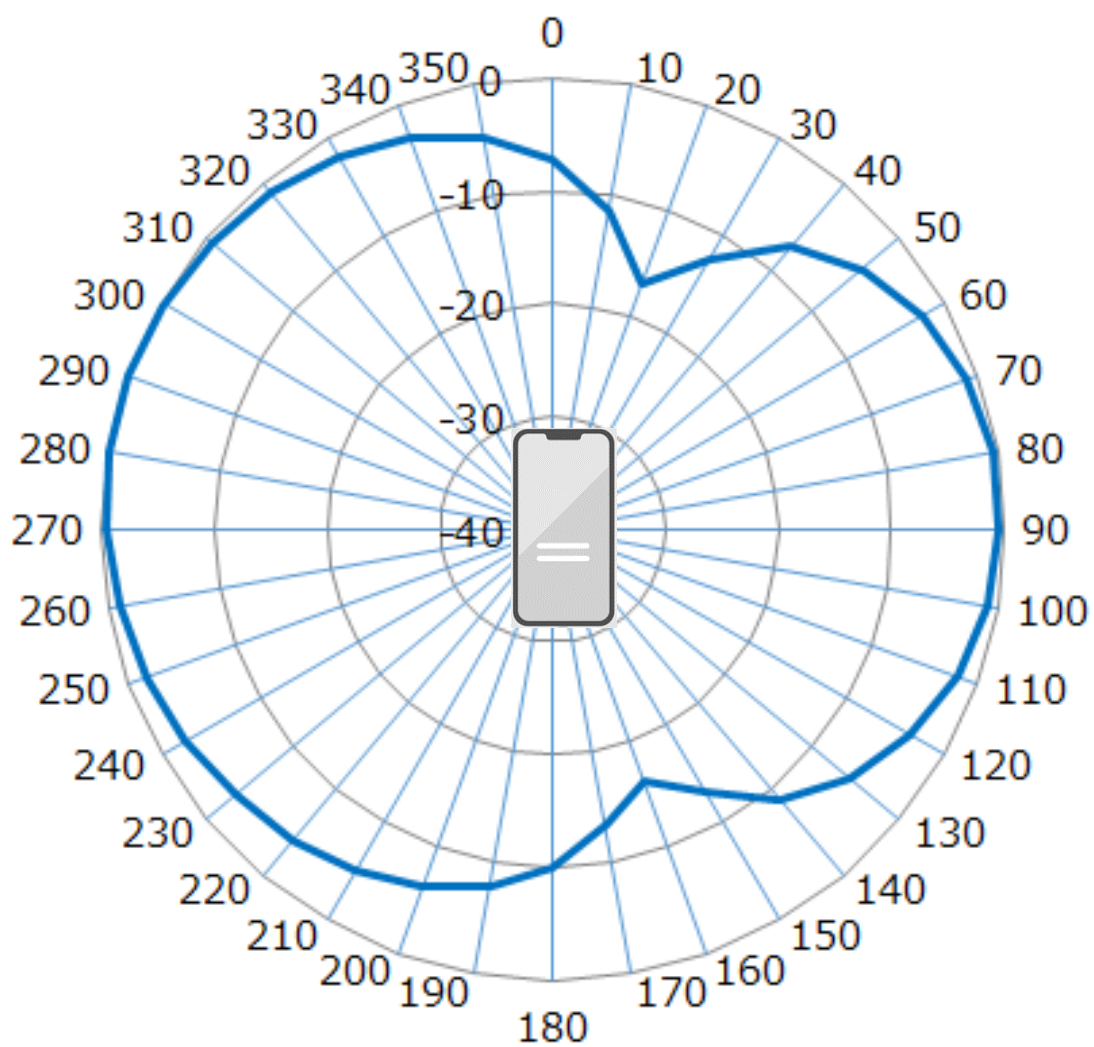

GSM 850	-2.9	Unit:[dBi]
GSM 1900	-3.7	Unit:[dBi]

Bluetooth/WLAN2.4G	-0.7	Unit:[dBi]
WLAN W52_W53	+1.0	Unit:[dBi]
WLAN W56	+1.0	Unit:[dBi]

LTE Band2 Peak -3.7 [dBi]

LTE Band4 Peak -2.1 [dBi]

LTE Band5 Peak -2.9 [dBi]

LTE Band12 Peak -9.0 [dBi]

UMTS Band2 Peak -3.7 [dBi]

UMTS Band4 Peak -2.1 [dBi]

UMTS Band5 Peak -2.9 [dBi]

GSM850 Peak -2.9 [dBi]

GSM1900 Peak -3.7 [dBi]

Bluetooth/WLAN2.4G Peak -0.7 [dBi]

WLAN W52/W53 Peak +1.0 [dBi]