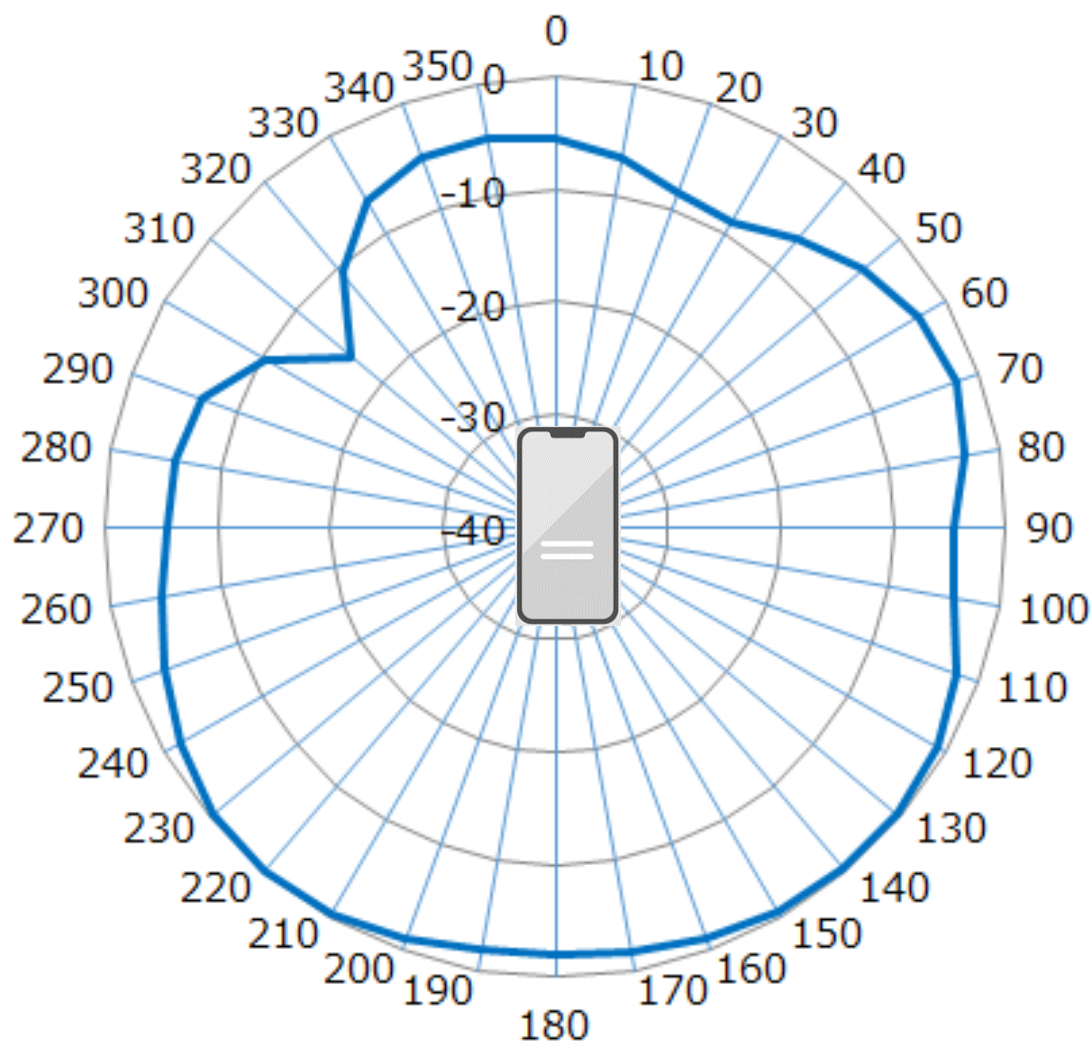

GSM 850	-2.9	Unit:[dBi]
GSM 1900	-3.7	Unit:[dBi]

Bluetooth/WLAN2.4G	-0.7	Unit:[dBi]
WLAN W52_W53	+1.0	Unit:[dBi]
WLAN W56	+1.0	Unit:[dBi]

LTE Band2 Peak -3.7 [dBi]

LTE Band4 Peak -2.1 [dBi]

LTE Band5 Peak -2.9 [dBi]

LTE Band12 Peak -9.0 [dBi]

UMTS Band2 Peak -3.7 [dBi]

UMTS Band4 Peak -2.1 [dBi]

UMTS Band5 Peak -2.9 [dBi]

GSM850 Peak -2.9 [dBi]

GSM1900 Peak -3.7 [dBi]

Bluetooth/WLAN2.4G Peak -0.7 [dBi]

WLAN W52/W53 Peak +1.0 [dBi]