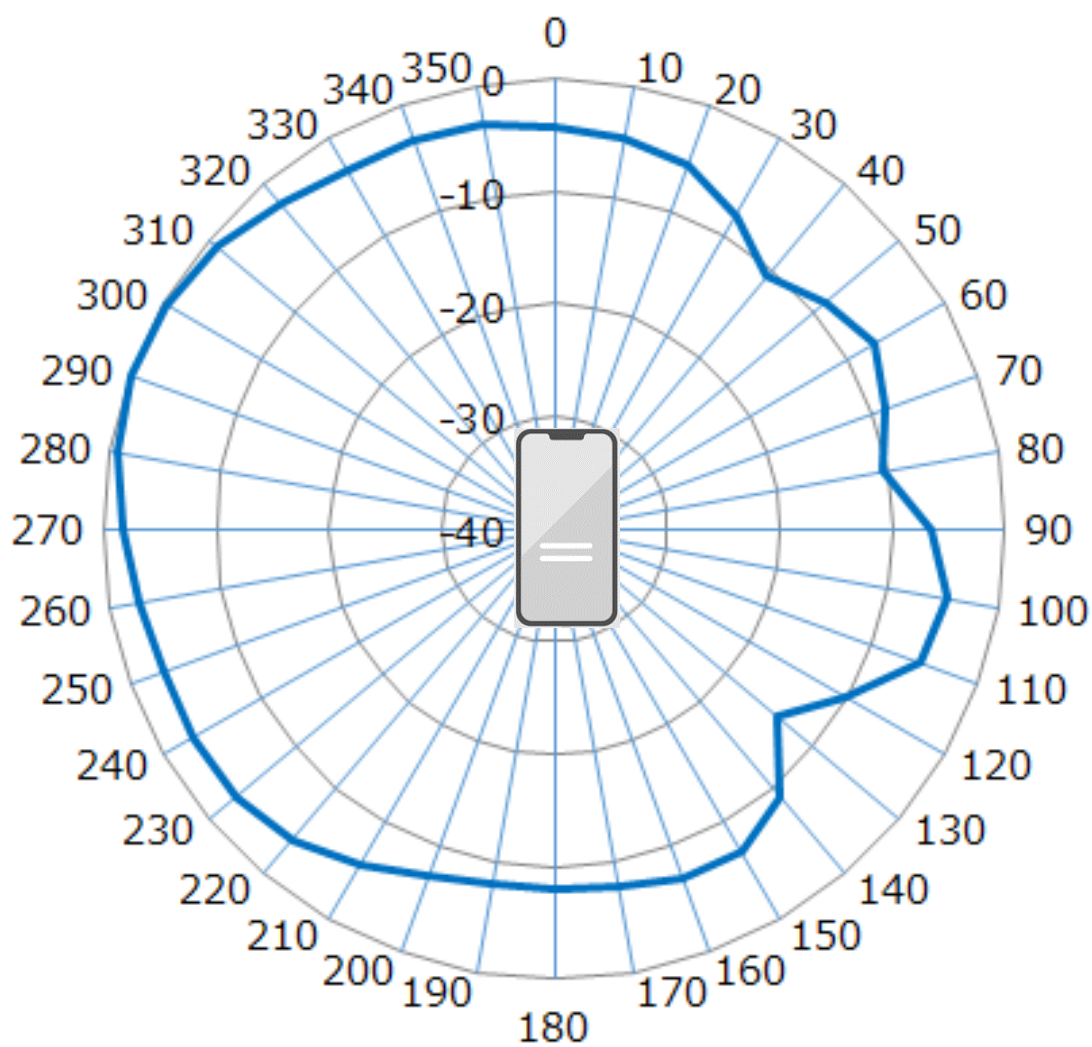

GSM 850	-2.9	Unit:[dBi]
GSM 1900	-3.7	Unit:[dBi]

Bluetooth/WLAN2.4G	-0.7	Unit:[dBi]
WLAN W52_W53	+1.0	Unit:[dBi]
WLAN W56	+1.0	Unit:[dBi]

LTE Band2 Peak -3.7 [dBi]

LTE Band4 Peak -2.1 [dBi]

LTE Band5 Peak -2.9 [dBi]

LTE Band12 Peak -9.0 [dBi]

UMTS Band2 Peak -3.7 [dBi]

UMTS Band4 Peak -2.1 [dBi]

UMTS Band5 Peak -2.9 [dBi]

GSM850 Peak -2.9 [dBi]

GSM1900 Peak -3.7 [dBi]

Bluetooth/WLAN2.4G Peak -0.7 [dBi]

WLAN W52/W53 Peak +1.0 [dBi]