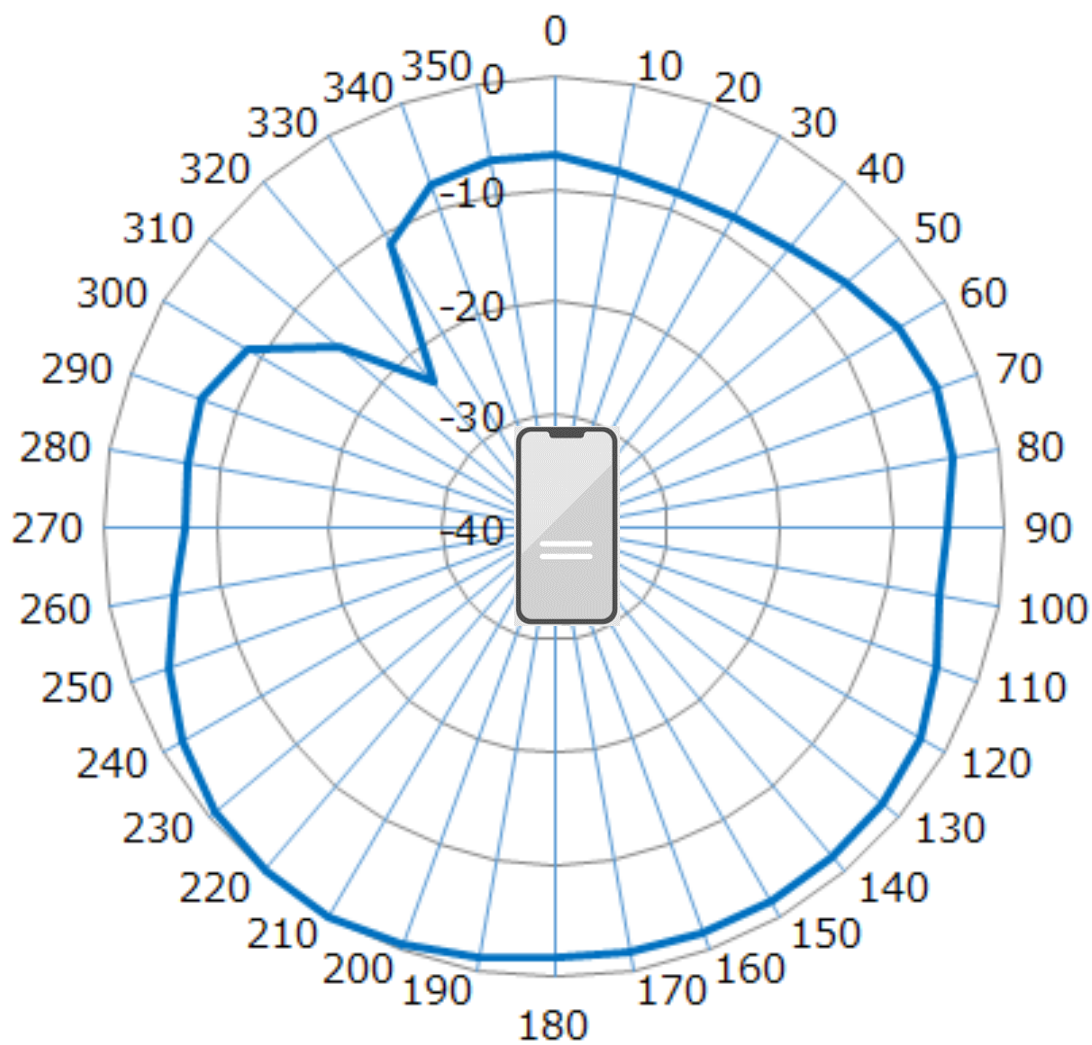

Antenna Gain Value

LTE Band 2	-3.7	Unit:[dBi]
LTE Band 4	-2.1	Unit:[dBi]
LTE Band 5	-2.9	Unit:[dBi]
LTE Band 12	-9.0	Unit:[dBi]

UMTS Band 2	-3.7	Unit:[dBi]
UMTS Band 4	-2.1	Unit:[dBi]
UMTS Band 5	-2.9	Unit:[dBi]

GSM 850	-2.9	Unit:[dBi]
GSM 1900	-3.7	Unit:[dBi]

Bluetooth/WLAN2.4G	-0.7	Unit:[dBi]
WLAN W52_W53	+1.0	Unit:[dBi]
WLAN W56	+1.0	Unit:[dBi]

LTE Band2 Peak -3.7 [dBi]

LTE Band4 Peak -2.1 [dBi]

LTE Band5 Peak -2.9 [dBi]