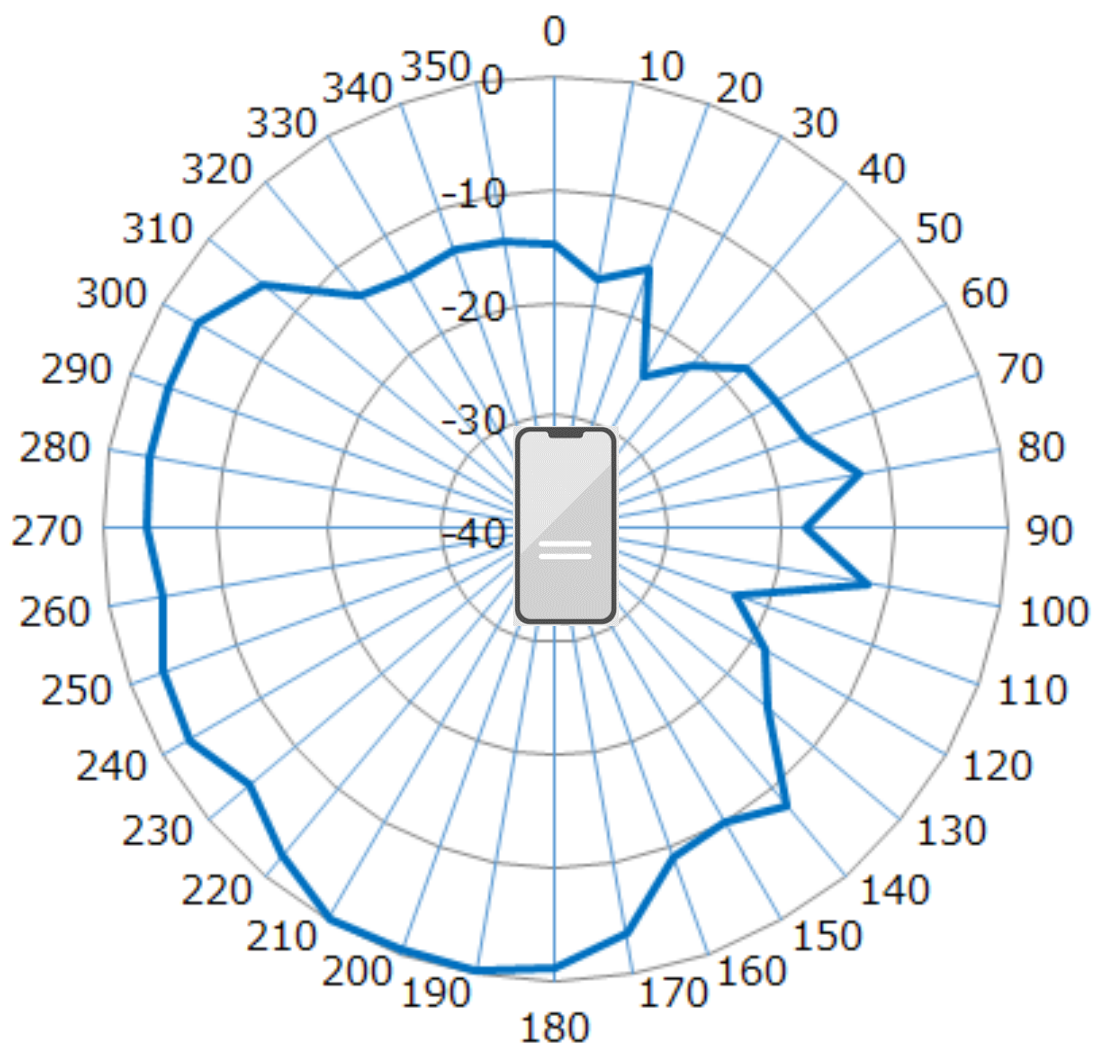

GSM 850	-2.9	Unit:[dBi]
GSM 1900	-3.7	Unit:[dBi]

Bluetooth/WLAN2.4G	-0.7	Unit:[dBi]
WLAN W52_W53	+1.0	Unit:[dBi]
WLAN W56	+1.0	Unit:[dBi]

LTE Band2 Peak -3.7 [dBi]

LTE Band4 Peak -2.1 [dBi]

LTE Band5 Peak -2.9 [dBi]

LTE Band12 Peak -9.0 [dBi]

UMTS Band2 Peak -3.7 [dBi]

UMTS Band4 Peak -2.1 [dBi]

UMTS Band5 Peak -2.9 [dBi]

GSM850 Peak -2.9 [dBi]

GSM1900 Peak -3.7 [dBi]

Bluetooth/WLAN2.4G Peak -0.7 [dBi]

WLAN W52/W53 Peak +1.0 [dBi]