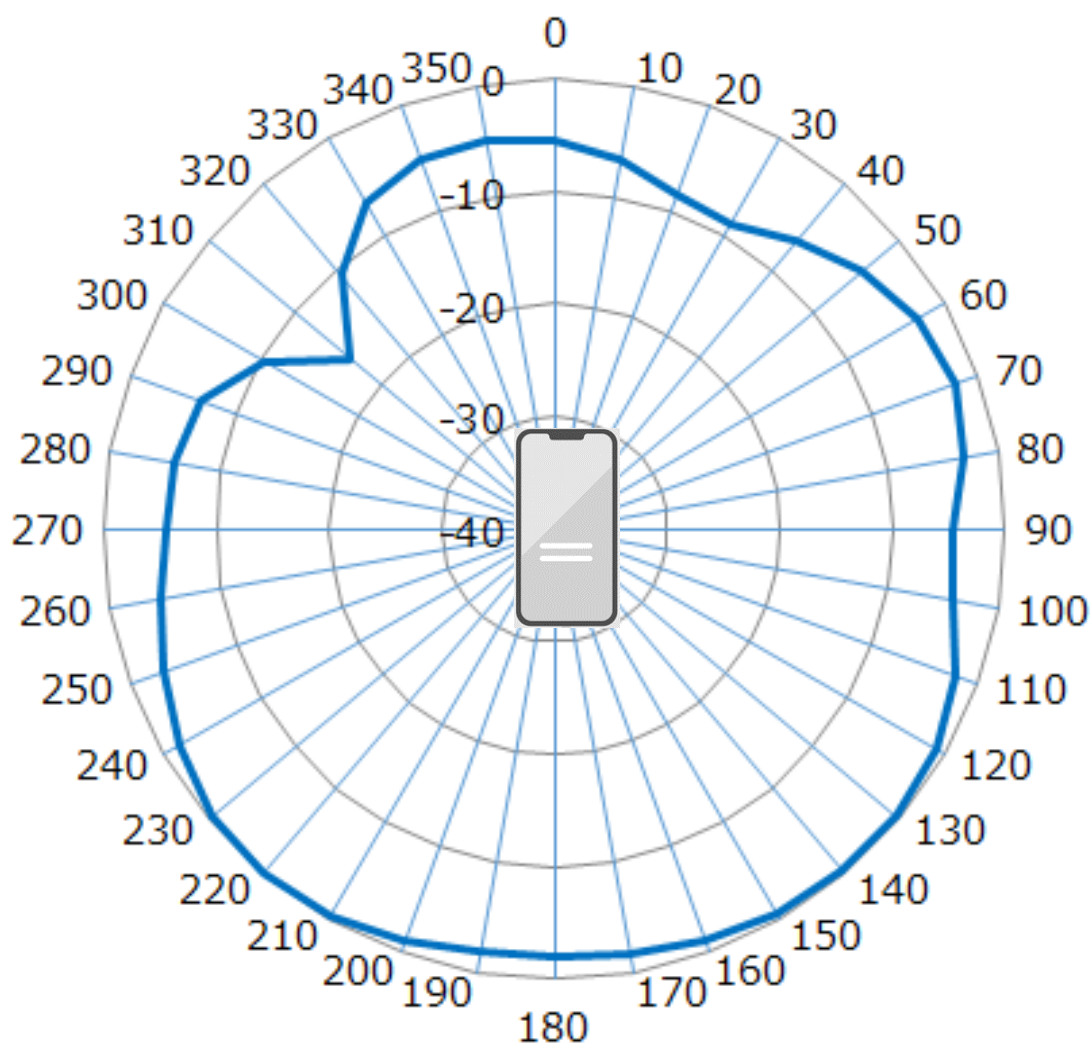

UMTS Band2 Peak -3.7 [dBi]