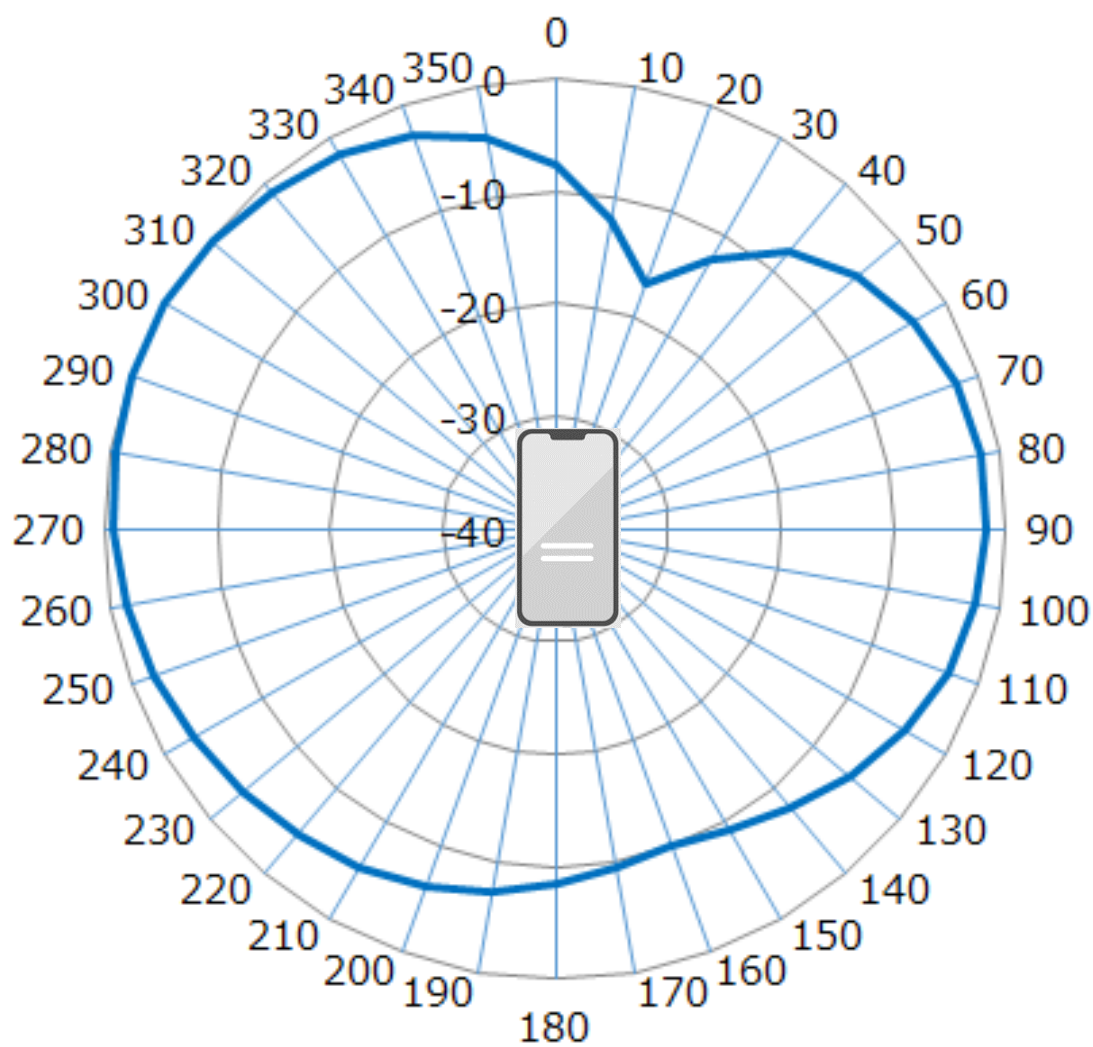

GSM 850	-2.9	Unit:[dBi]
GSM 1900	-3.7	Unit:[dBi]

Bluetooth/WLAN2.4G	-0.7	Unit:[dBi]
WLAN W52_W53	+1.0	Unit:[dBi]
WLAN W56	+1.0	Unit:[dBi]

LTE Band2 Peak -3.7 [dBi]

LTE Band4 Peak -2.1 [dBi]

LTE Band5 Peak -2.9 [dBi]

LTE Band12 Peak -9.0 [dBi]

UMTS Band2 Peak -3.7 [dBi]

UMTS Band4 Peak -2.1 [dBi]

UMTS Band5 Peak -2.9 [dBi]

GSM850 Peak -2.9 [dBi]

GSM1900 Peak -3.7 [dBi]

Bluetooth/WLAN2.4G Peak -0.7 [dBi]

WLAN W52/W53 Peak +1.0 [dBi]