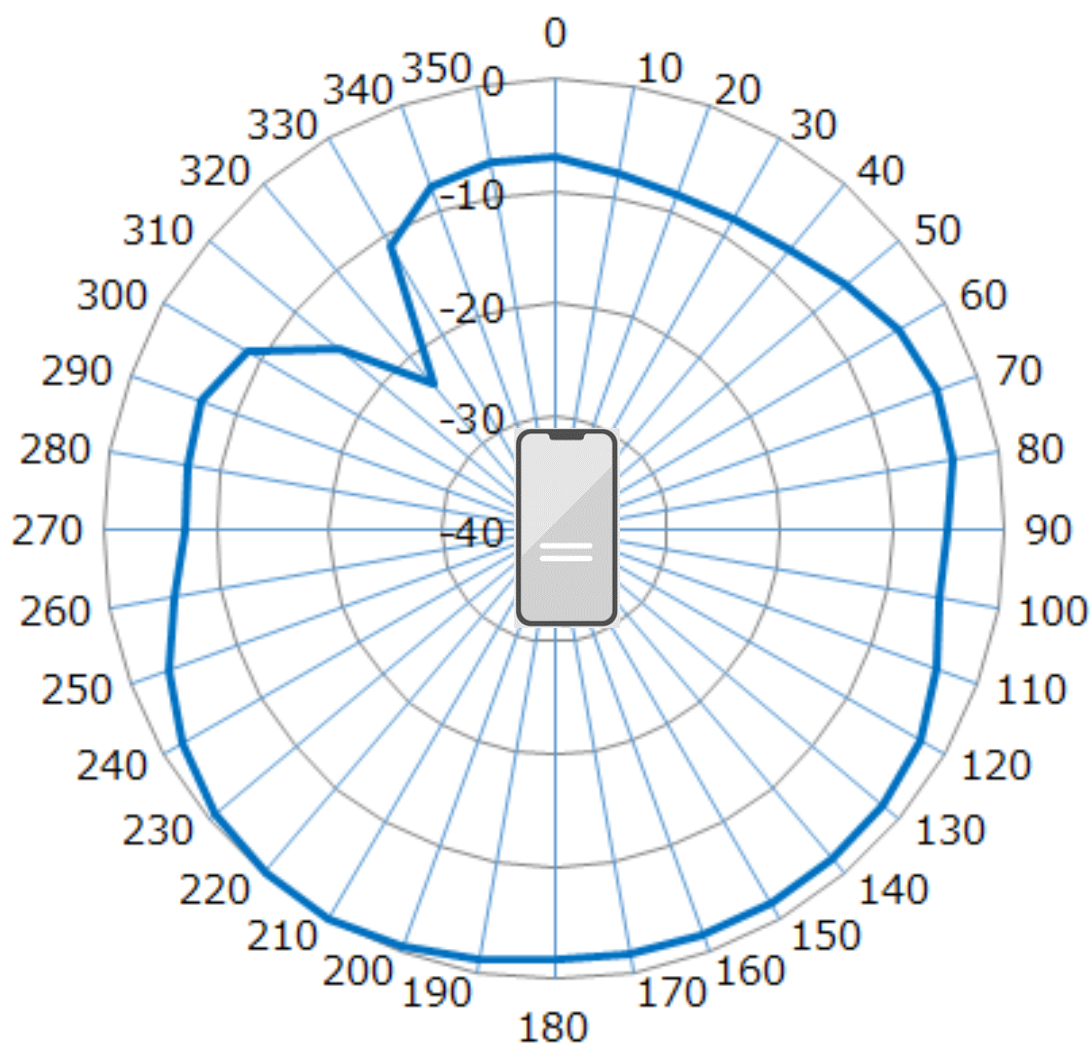

UMTS Band4 Peak -2.1 [dBi]