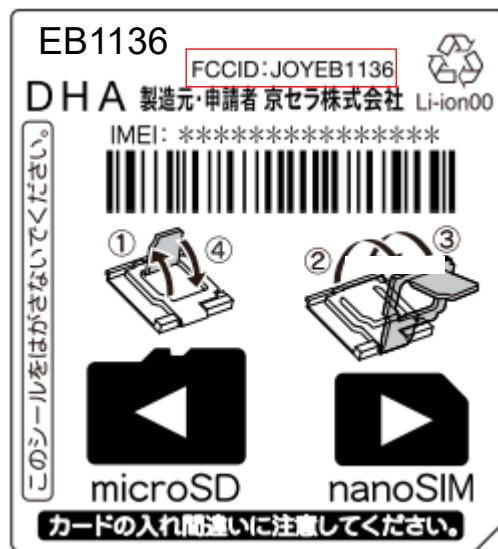

EB1136/EB1136NC

< Spec >

FCC ID : JOYEB1136

< Location >

Backside of EUT

EB1136/EB1136NC

< Note >

The battery pack is not installed inside at the time of shipment and sale.