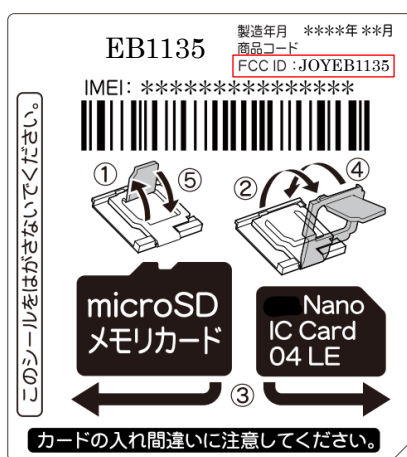

EB1135

< Spec >

FCC ID : JOYEB1135

< Location >

Backside of EUT

< Note >

The battery pack is not installed inside at the time of shipment and sale.