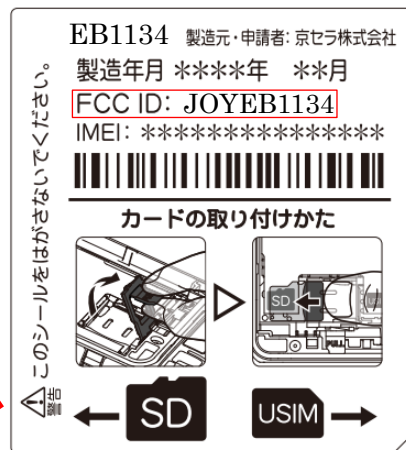

EB1134/EB1134NC

< Spec >

FCC ID : JOYEB1134

< Location >

Backside of EUT

< Note >

The battery pack is not installed inside at the time of shipment and sale.