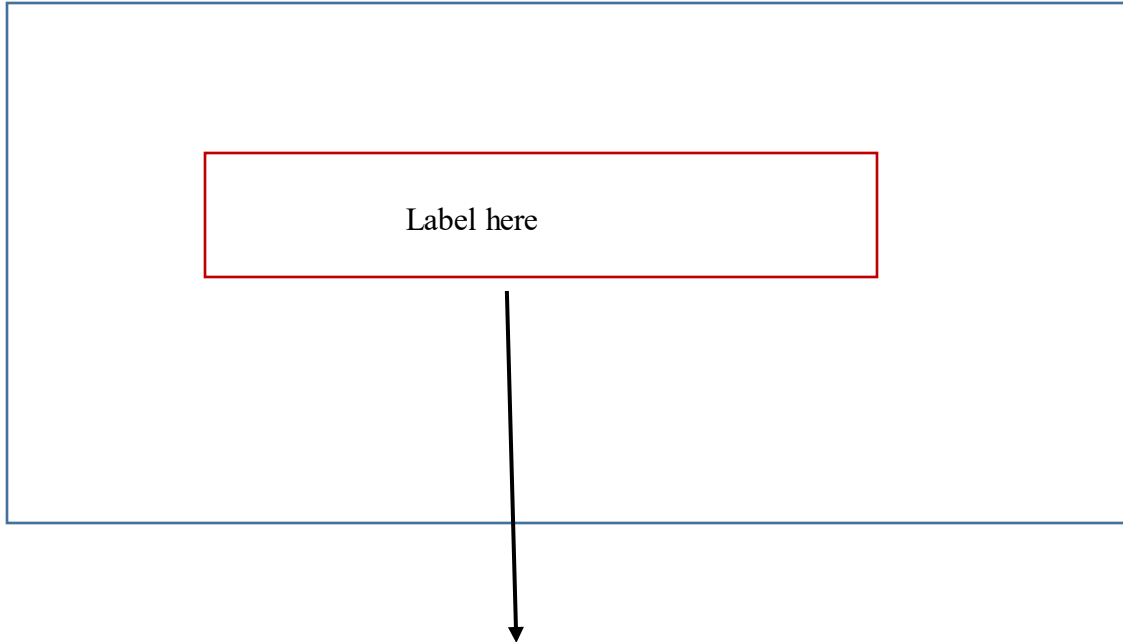

LABEL & Label LOCATION

The label will be permanently affixed at a conspicuous location on the device.

Back of the EUT

FCC ID: JNZYR0098

IC: 4418A-YR0098