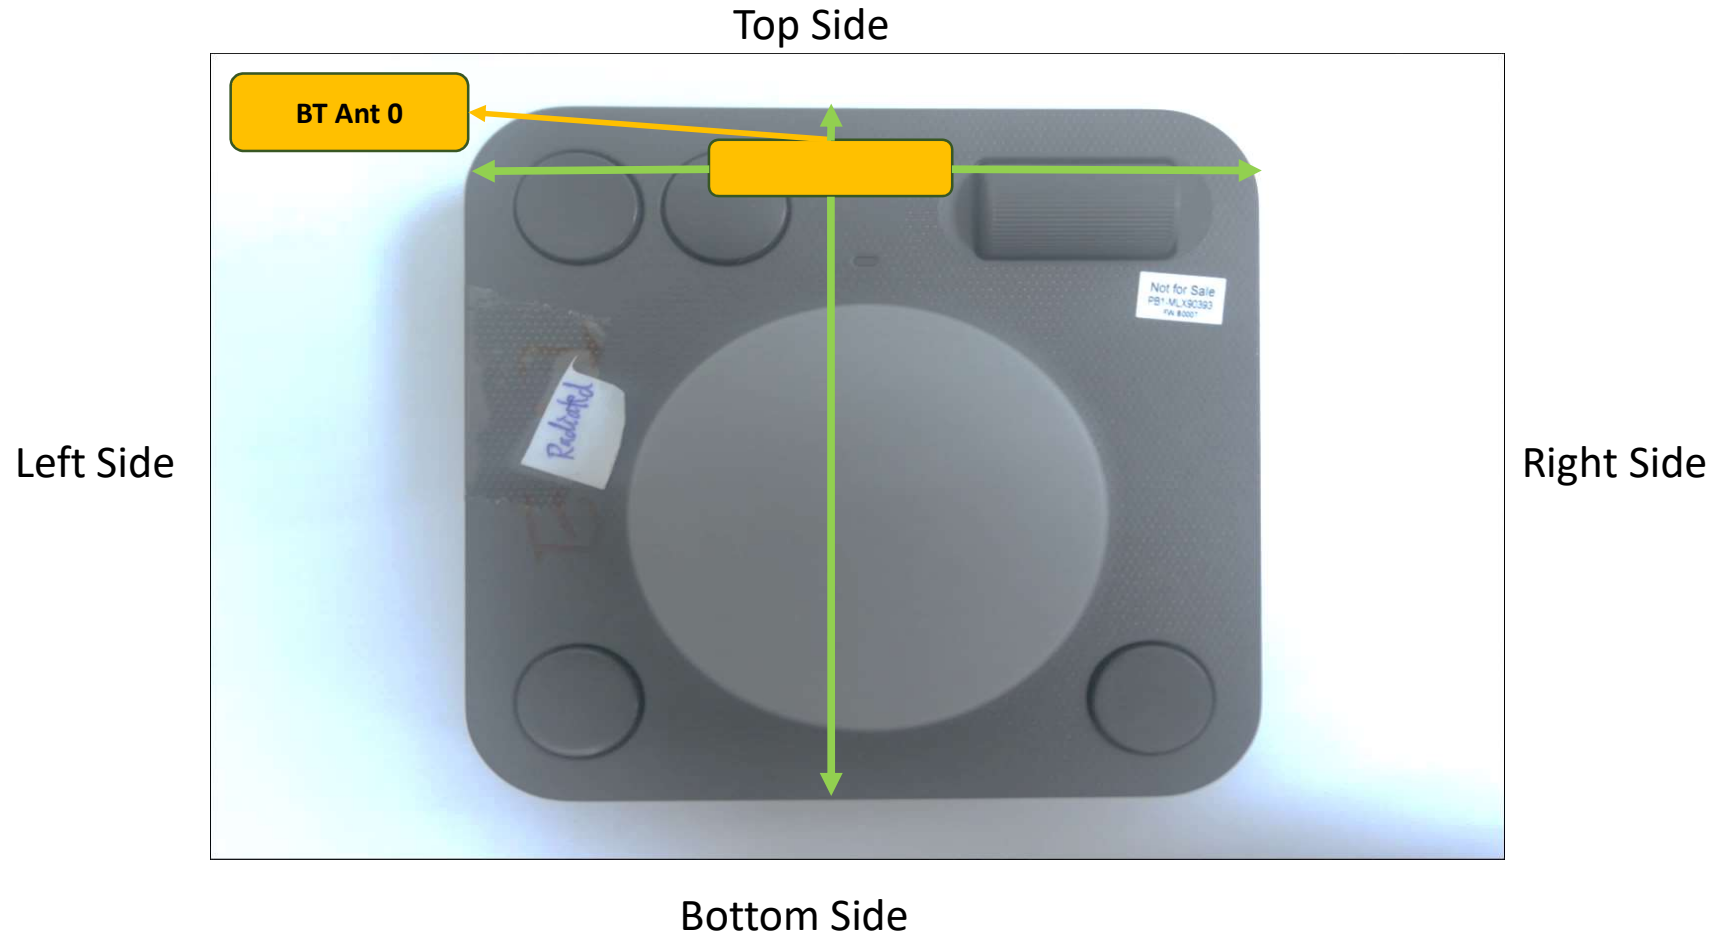

Photographs of EUT Setup and Antenna Location

The photographs of EUT and setup for SAR testing are shown as follows.

<Front Face View> Dialpad

Antenna	To Top Side	To Bottom Side	To Left Side	To Right Side
	(mm)	(mm)	(mm)	(mm)
BT Ant 0	3.89	82.99	34.35	53.01

<Left Side View> Dialpad

Antenna	To Front Side	To Rear Side
	(mm)	(mm)
BT Ant 0	11.78	10.48

<Photographs of Body SAR Test Setup>