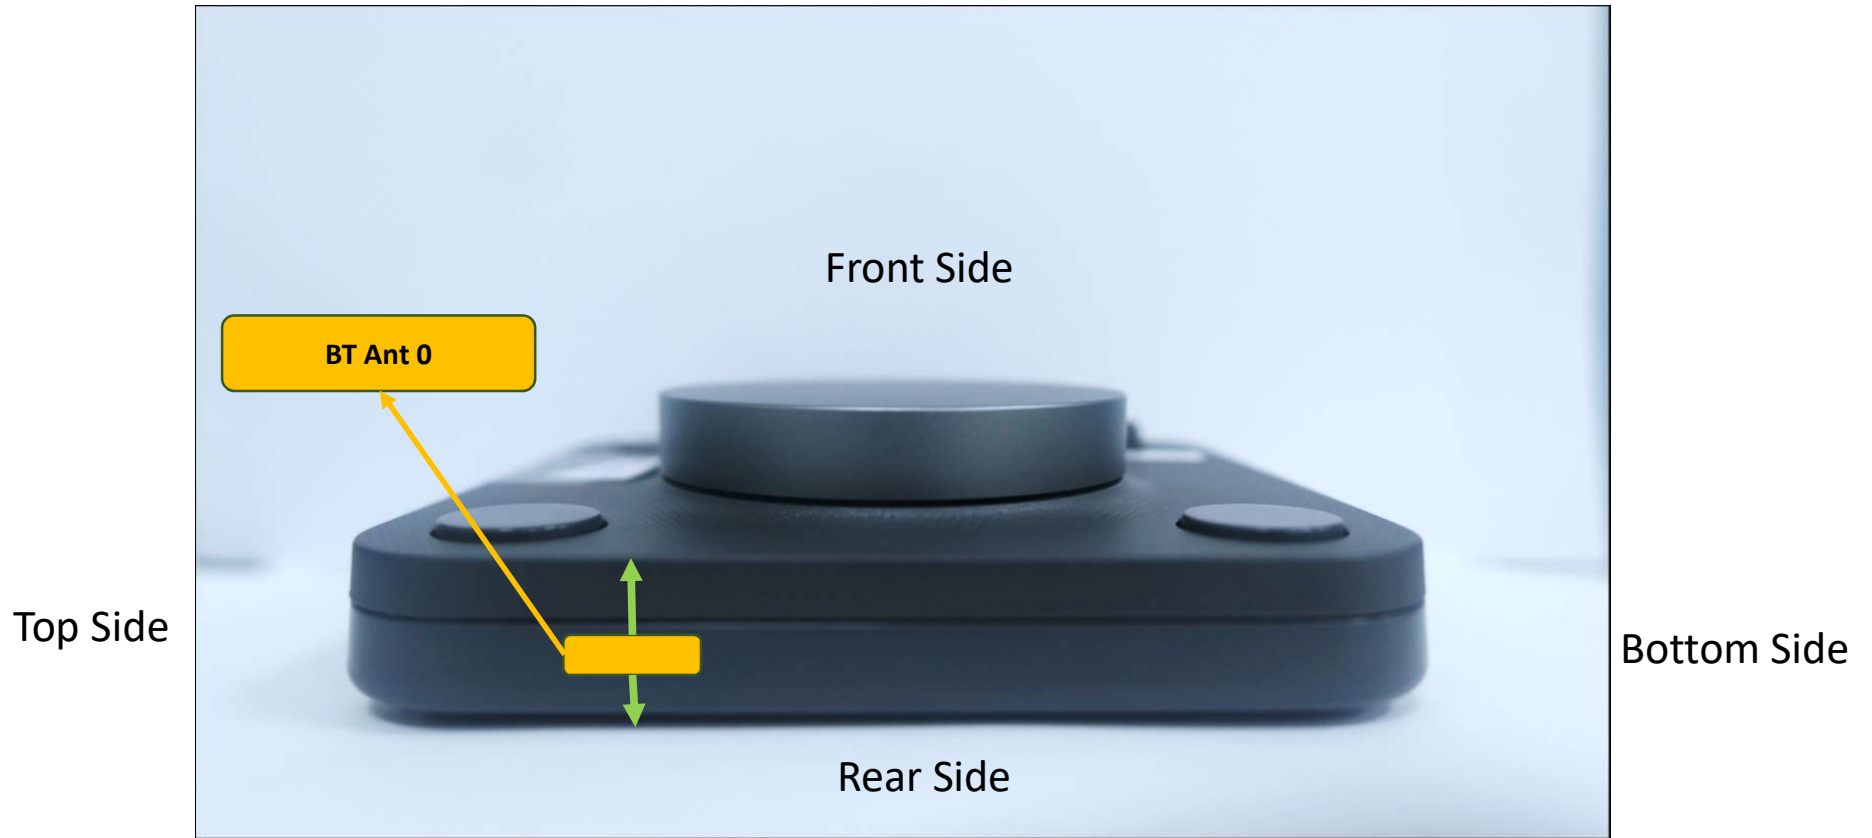

Photographs of EUT Setup and Antenna Location

The photographs of EUT and setup for SAR testing are shown as follows.

<Front Face View> Dialpad

Antenna	To Top Side	To Bottom Side	To Left Side	To Right Side
	(mm)	(mm)	(mm)	(mm)
BT Ant 0	3.89	82.99	34.35	53.01

<Left Side View> Dialpad

Antenna	To Front Side	To Rear Side
	(mm)	(mm)
BT Ant 0	11.78	10.48

<Photographs of Body SAR Test Setup>