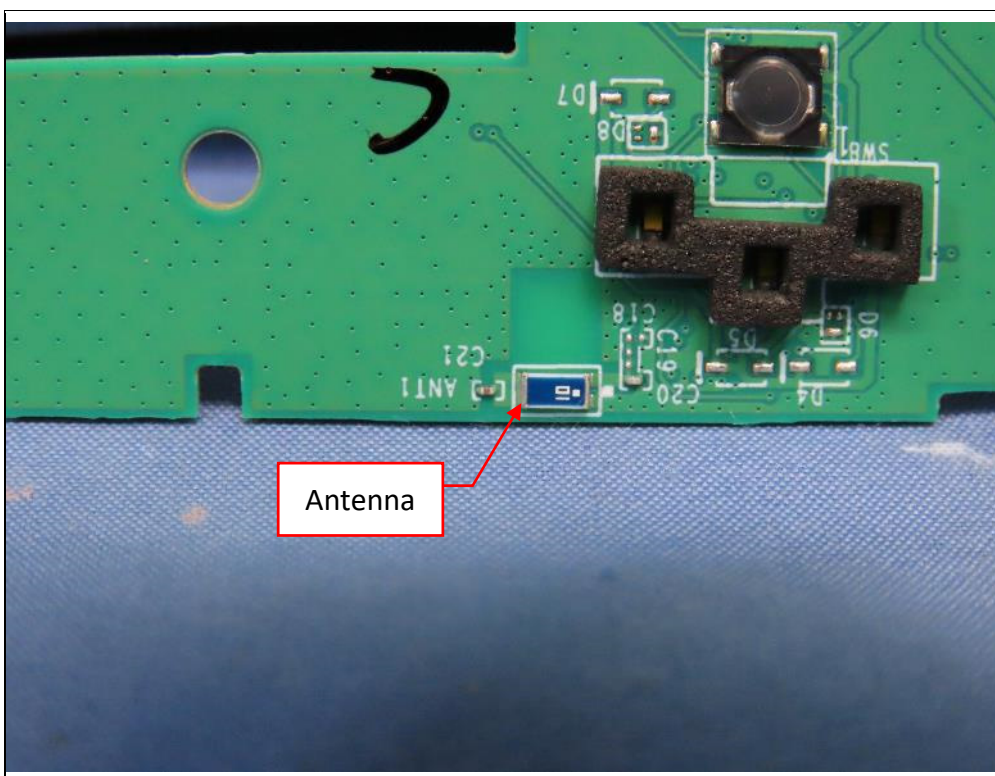

### CONSTRUCTION PHOTOS OF EUT

EUT with Magnetic Hall sensor Main Source Main Source (PN: MLX90393)

EUT with Magnetic Hall sensor 2<sup>nd</sup> Source (PN: MLX90394)