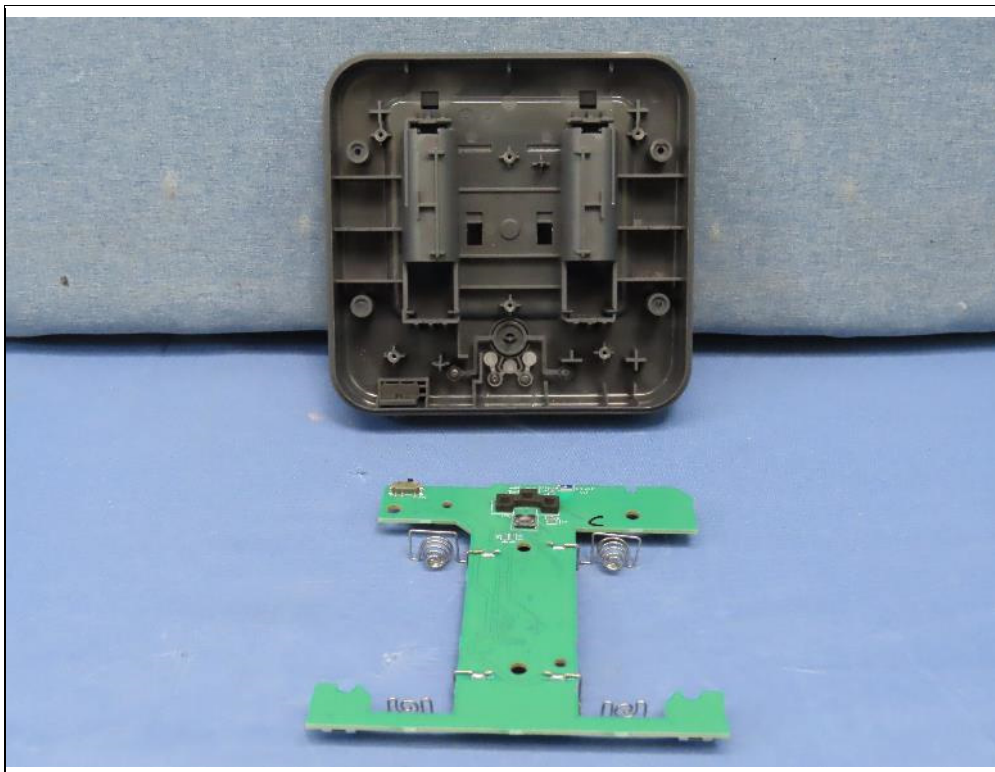

### CONSTRUCTION PHOTOS OF EUT

EUT with Magnetic Hall sensor Main Source Main Source (PN: MLX90393)

EUT with Magnetic Hall sensor 2<sup>nd</sup> Source (PN: MLX90394)