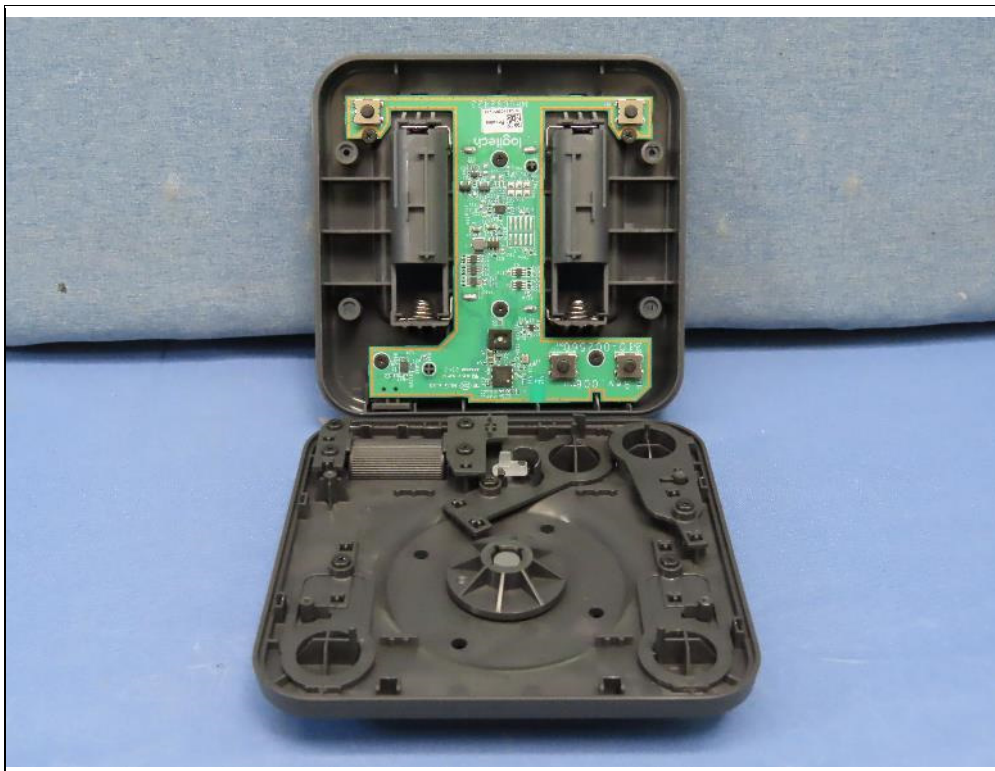

### CONSTRUCTION PHOTOS OF EUT

EUT with Magnetic Hall sensor Main Source Main Source (PN: MLX90393)

EUT with Magnetic Hall sensor 2<sup>nd</sup> Source (PN: MLX90394)