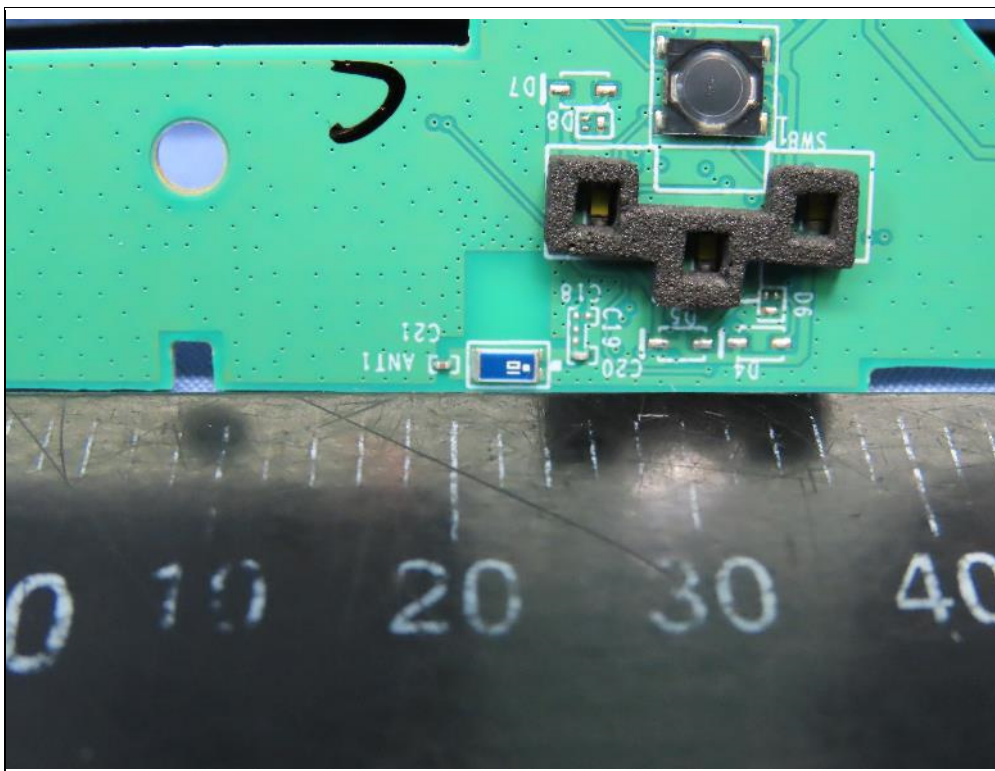

### CONSTRUCTION PHOTOS OF EUT

EUT with Magnetic Hall sensor Main Source Main Source (PN: MLX90393)

EUT with Magnetic Hall sensor 2<sup>nd</sup> Source (PN: MLX90394)