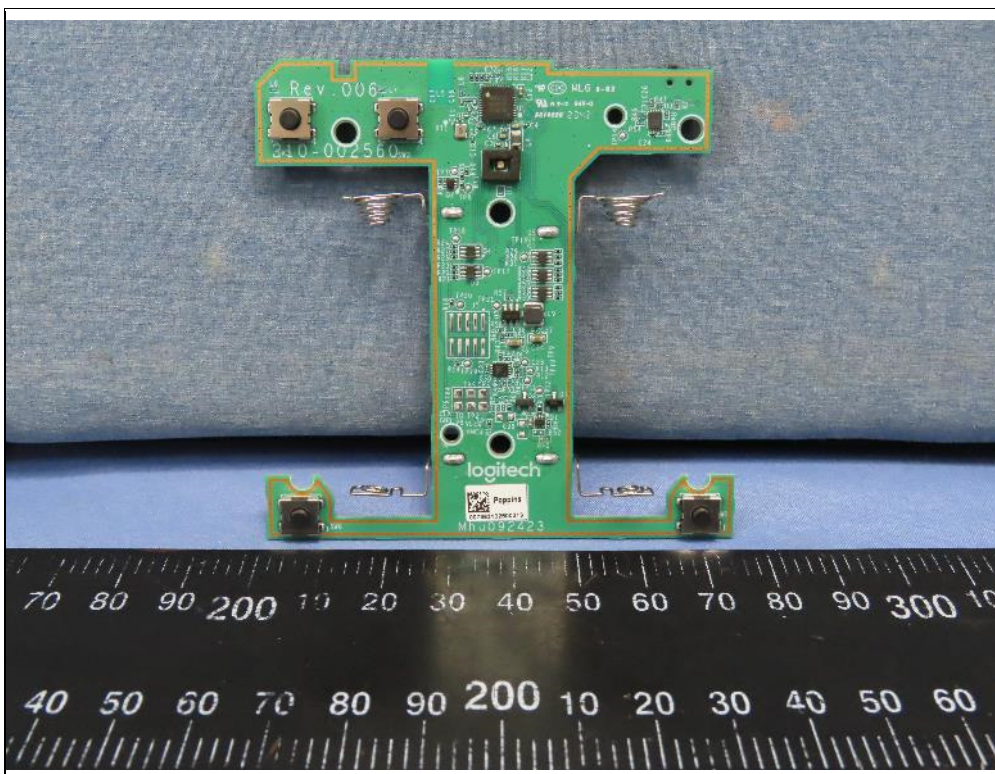

### CONSTRUCTION PHOTOS OF EUT

EUT with Magnetic Hall sensor Main Source Main Source (PN: MLX90393)

EUT with Magnetic Hall sensor 2<sup>nd</sup> Source (PN: MLX90394)