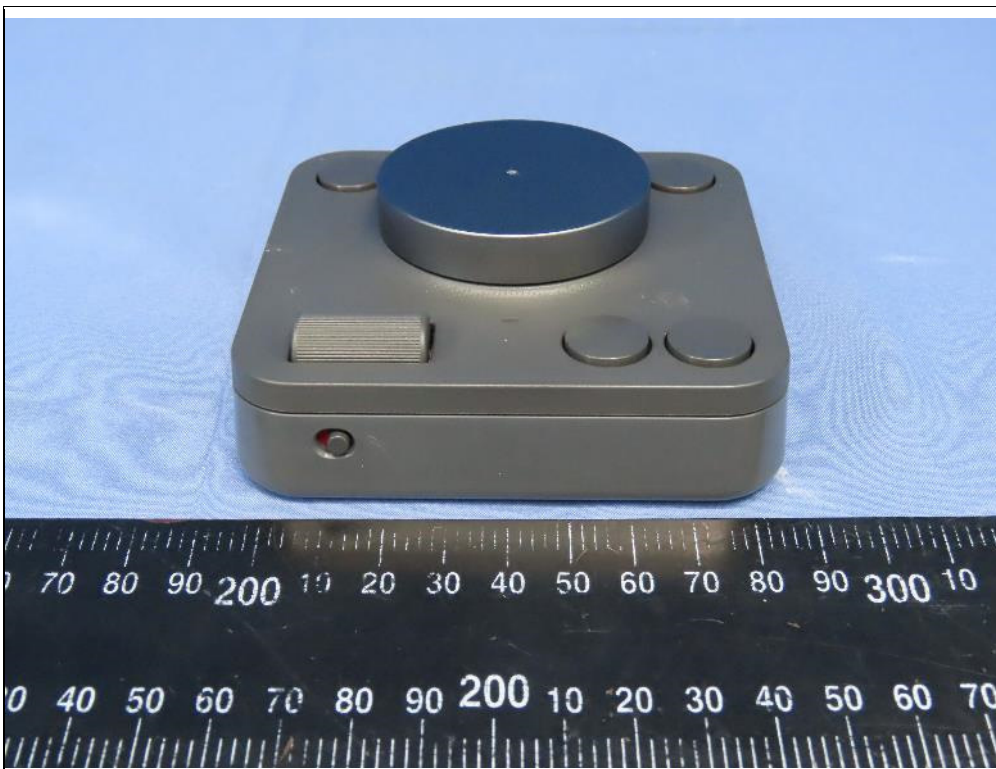

CONSTRUCTION PHOTOS OF EUT

EUT with Magnetic Hall sensor Main Source Main Source (PN: MLX90393)

EUT with Magnetic Hall sensor 2nd Source (PN: MLX90394)