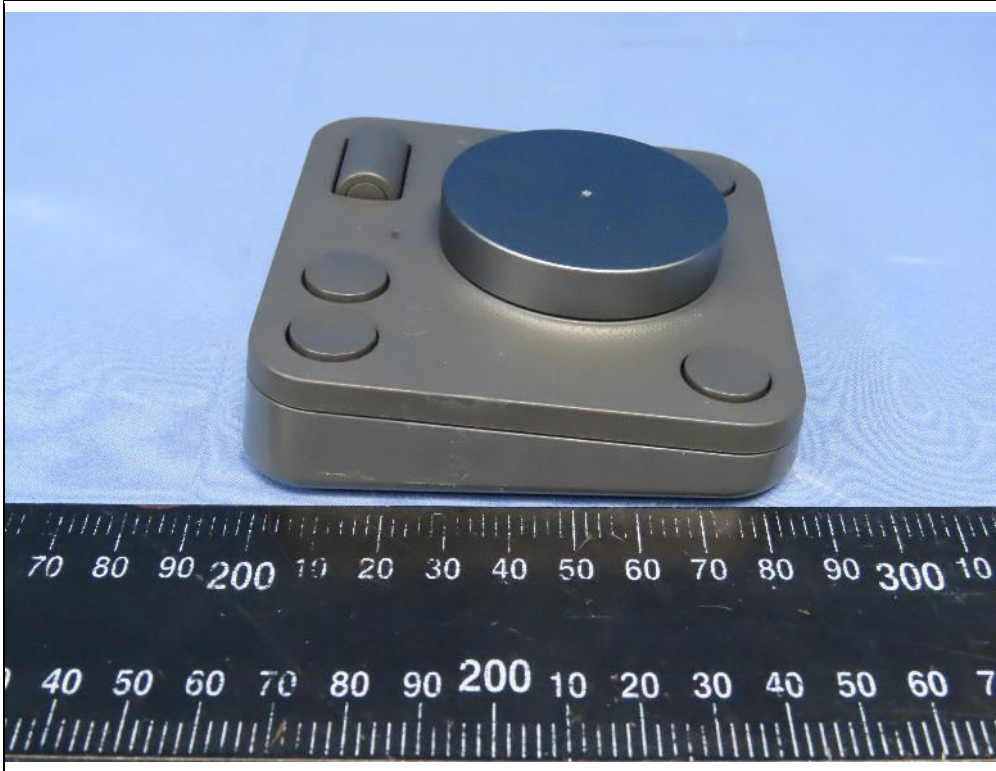

CONSTRUCTION PHOTOS OF EUT

EUT with Magnetic Hall sensor Main Source Main Source (PN: MLX90393)

EUT with Magnetic Hall sensor 2nd Source (PN: MLX90394)