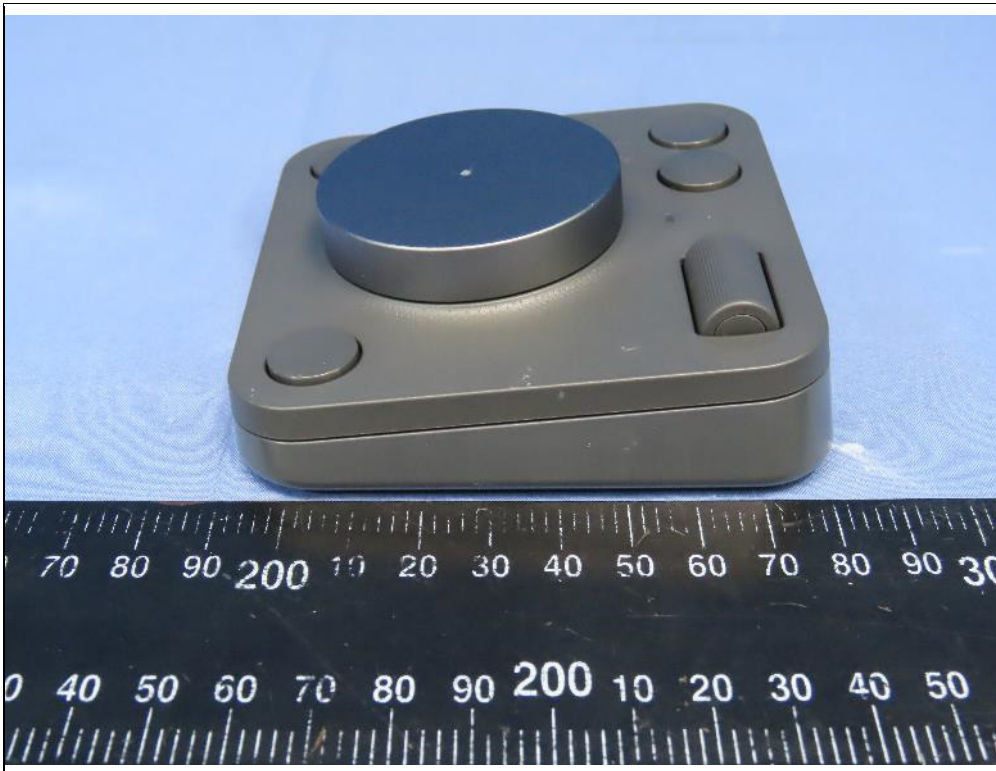

CONSTRUCTION PHOTOS OF EUT

EUT with Magnetic Hall sensor Main Source Main Source (PN: MLX90393)

EUT with Magnetic Hall sensor 2nd Source (PN: MLX90394)