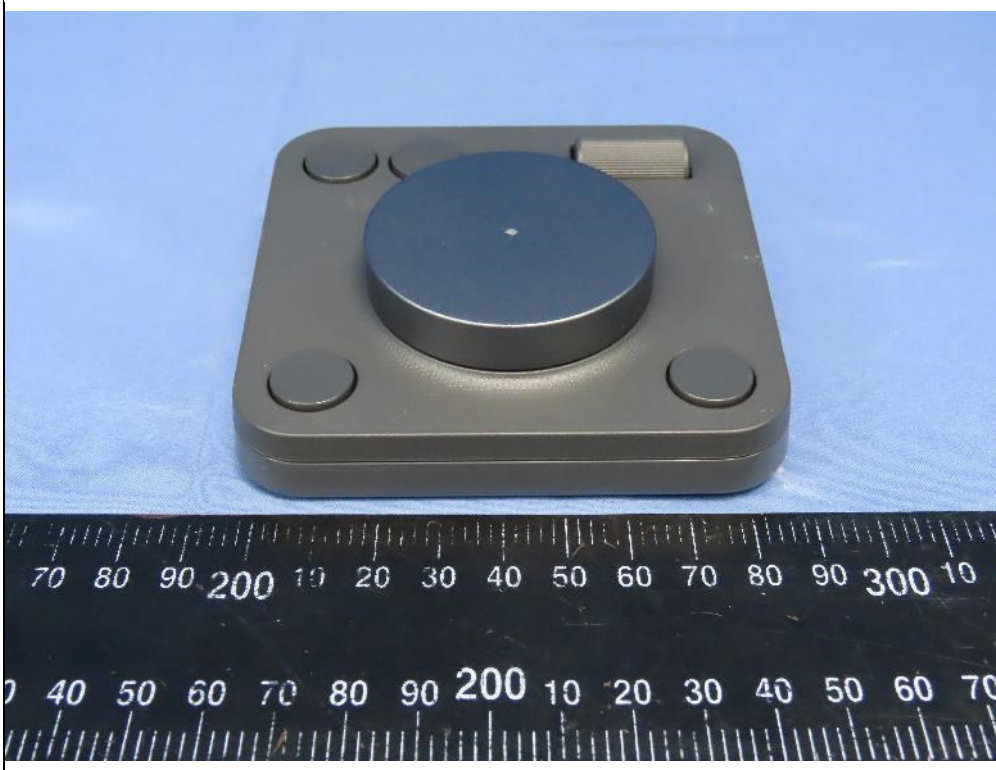

CONSTRUCTION PHOTOS OF EUT

EUT with Magnetic Hall sensor Main Source Main Source (PN: MLX90393)

EUT with Magnetic Hall sensor 2nd Source (PN: MLX90394)