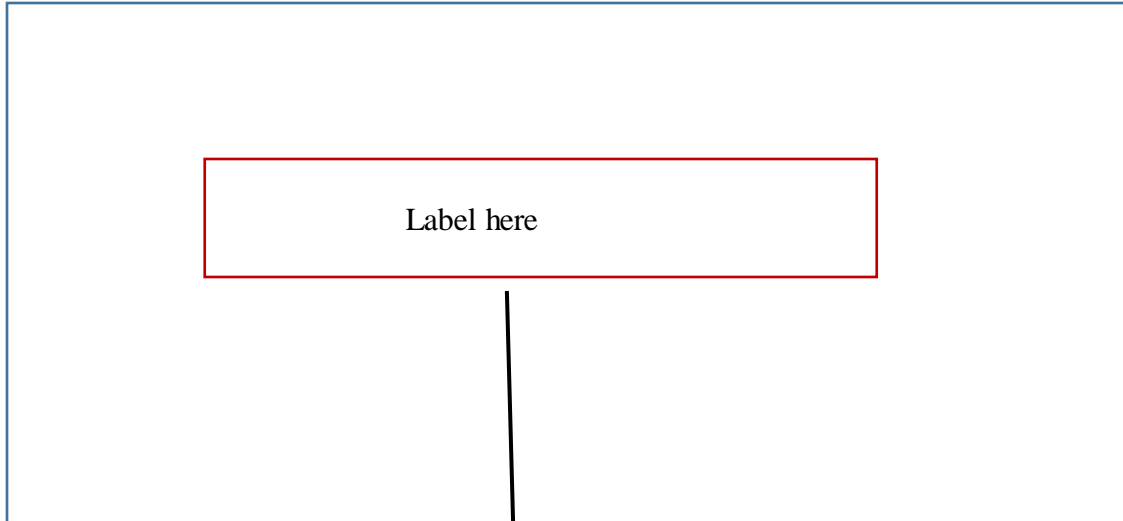

LABEL & Label LOCATION

The label will be permanently affixed at a conspicuous location on the device.

Back of the EUT

Label here

FCC ID: JNZYR0096

IC: 4418A-YR0096