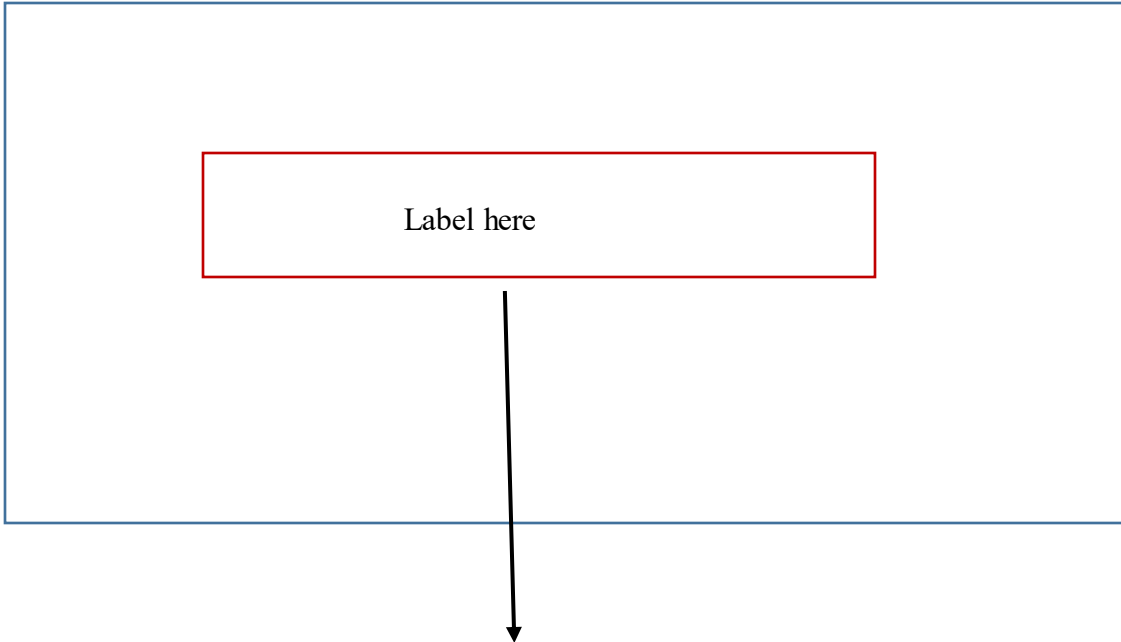

## LABEL & Label LOCATION

The label will be permanently affixed at a conspicuous location on the device.

Back of the EUT

FCC ID: JNZYR0090

IC: 4418A-YR0090