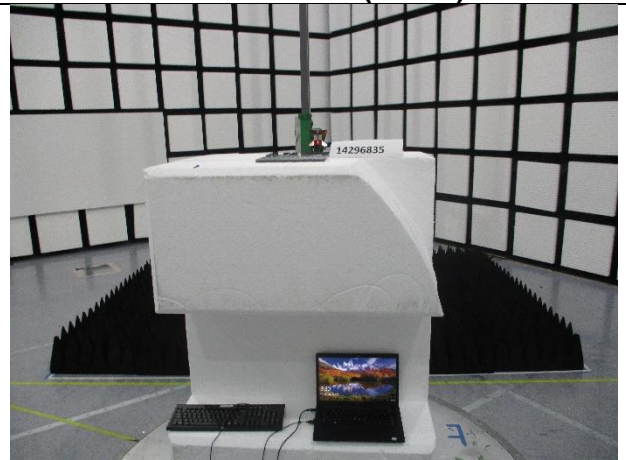

11. SETUP PHOTOS

ANTENNA PORT CONDUCTED SETUP

RADIATED RF MEASUREMENT SETUP

BELOW 1GHz (FRONT)

BELOW 1GHz (BACK)

ABOVE 1GHz (FRONT)

ABOVE 1GHz (BACK)

END OF TEST REPORT