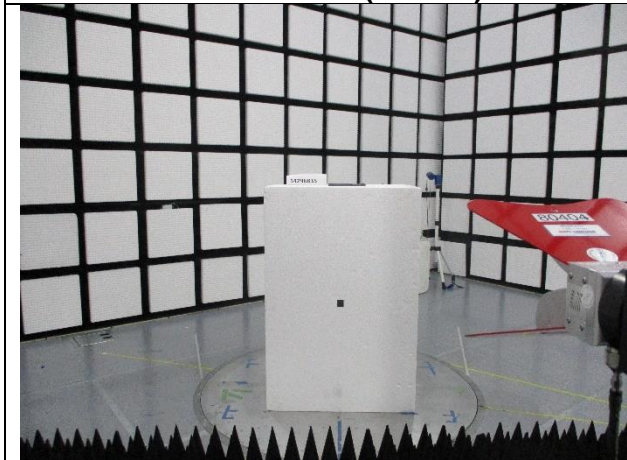

11. SETUP PHOTOS

ANTENNA PORT CONDUCTED SETUP

RADIATED RF MEASUREMENT SETUP

BELOW 1GHz (FRONT)

BELOW 1GHz (BACK)

ABOVE 1GHz (FRONT)

ABOVE 1GHz (BACK)

END OF TEST REPORT