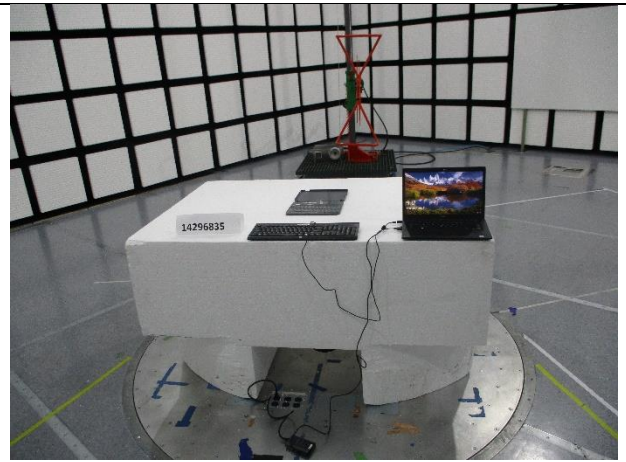

11. SETUP PHOTOS

ANTENNA PORT CONDUCTED SETUP

RADIATED RF MEASUREMENT SETUP

BELOW 1GHz (FRONT)

BELOW 1GHz (BACK)

ABOVE 1GHz (FRONT)

ABOVE 1GHz (BACK)

END OF TEST REPORT